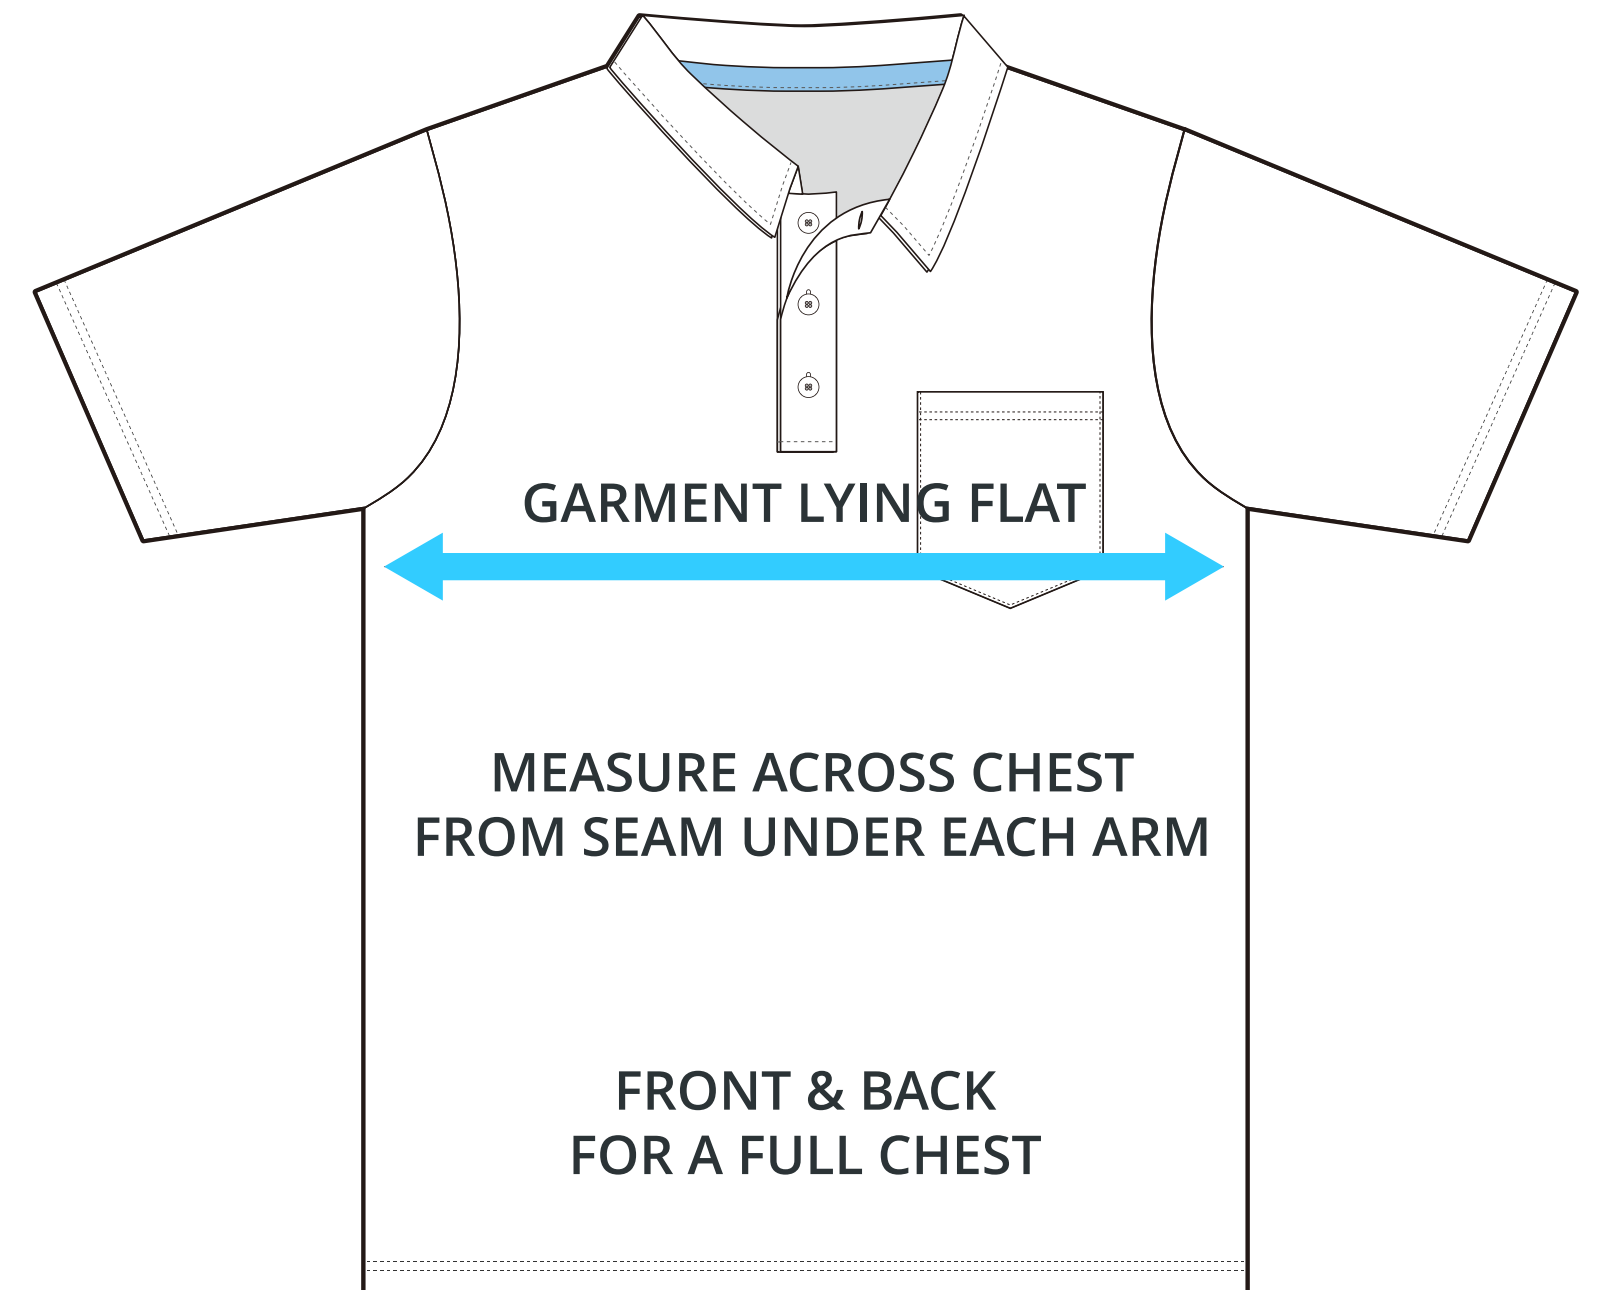

SIZING CHART

BREEZE SHORT SLEEVE STRETCH POLO - WITH POCKET

Part #: AW-PLS-118

ADULT SIZING

SIZING CHART(inches)	S	M	L	XL	2XL	3XL	4XL	5XL
1/2 Chest	20.87	22.05	23.23	24.80	26.77	28.74	30.71	32.68
Front length (HSP)	27.56	28.74	29.92	31.10	31.89	32.68	33.46	34.25
Back length (HSP)	27.56	28.74	29.92	31.10	31.89	32.68	33.46	34.25

SIZING CHART(cm)	S	M	L	XL	2XL	3XL	4XL	5XL
1/2 Chest	53.00	56.00	59.00	63.00	68.00	73.00	78.00	83.00
Front length (HSP)	70.00	73.00	76.00	79.00	81.00	83.00	85.00	87.00
Back length (HSP)	70.00	73.00	76.00	79.00	81.00	83.00	85.00	87.00

YOUTH SIZING

SIZING CHART(inches)	YXS	YS	YM	YL	YXL
1/2 Chest	14.96	16.14	17.32	18.50	19.69
Front length (HSP)	19.69	21.26	22.83	24.41	25.98
Back length (HSP)	19.69	21.26	22.44	24.41	26.38

SIZING CHART(cm)	YXS	YS	YM	YL	YXL
1/2 Chest	38.00	41.00	44.00	47.00	50.00
Front length (HSP)	50.00	54.00	58.00	62.00	66.00
Back length (HSP)	50.00	54.00	57.00	62.00	67.00

HALF CHEST FULL CHEST

To find your size, compare measurements with a similar garment that fits you well.