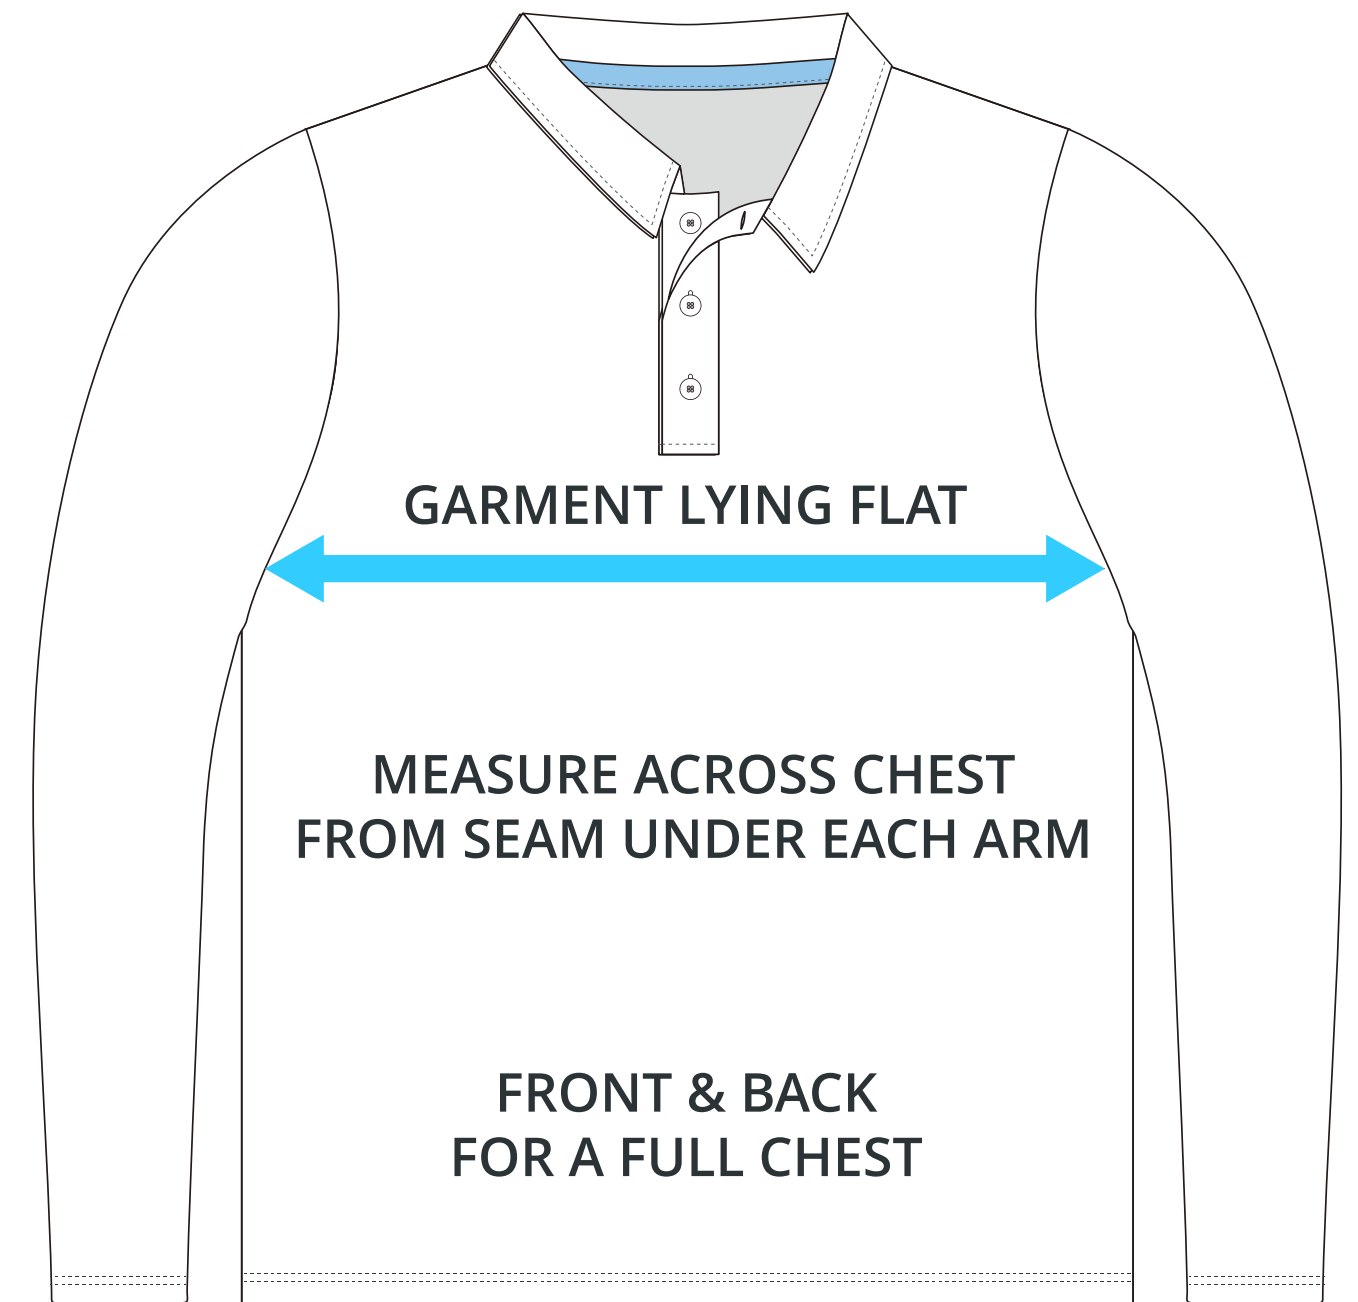

SIZING CHART

BREEZE LONG SLEEVE STRETCH POLO

Part #: AW-PLS-109

ADULT SIZING

SIZING CHART(inches)	S	M	L	XL	2XL	3XL	4XL	5XL
1/2 Chest	20.87	22.05	23.23	24.80	26.77	28.74	30.71	32.68
Front length (HSP)	27.56	28.74	29.92	31.10	31.89	32.68	33.46	34.25
Back length (HSP)	27.56	28.74	29.92	31.10	31.89	32.68	33.46	34.25

SIZING CHART(cm)	S	M	L	XL	2XL	3XL	4XL	5XL
1/2 Chest	53.00	56.00	59.00	63.00	68.00	73.00	78.00	83.00
Front length (HSP)	70.00	73.00	76.00	79.00	81.00	83.00	85.00	87.00
Back length (HSP)	70.00	73.00	76.00	79.00	81.00	83.00	85.00	87.00

YOUTH SIZING

SIZING CHART(inches)	YXS	YS	YM	YL	YXL
1/2 Chest	14.96	16.14	17.32	18.50	19.69
Front length (HSP)	19.69	21.26	22.83	24.41	25.98
Back length (HSP)	19.69	21.26	22.83	24.41	25.98

SIZING CHART(cm)	YXS	YS	YM	YL	YXL
1/2 Chest	38.00	41.00	44.00	47.00	50.00
Front length (HSP)	50.00	54.00	58.00	62.00	66.00
Back length (HSP)	50.00	54.00	58.00	62.00	66.00

HALF CHEST FULL CHEST

To find your size, compare measurements with a similar garment that fits you well.