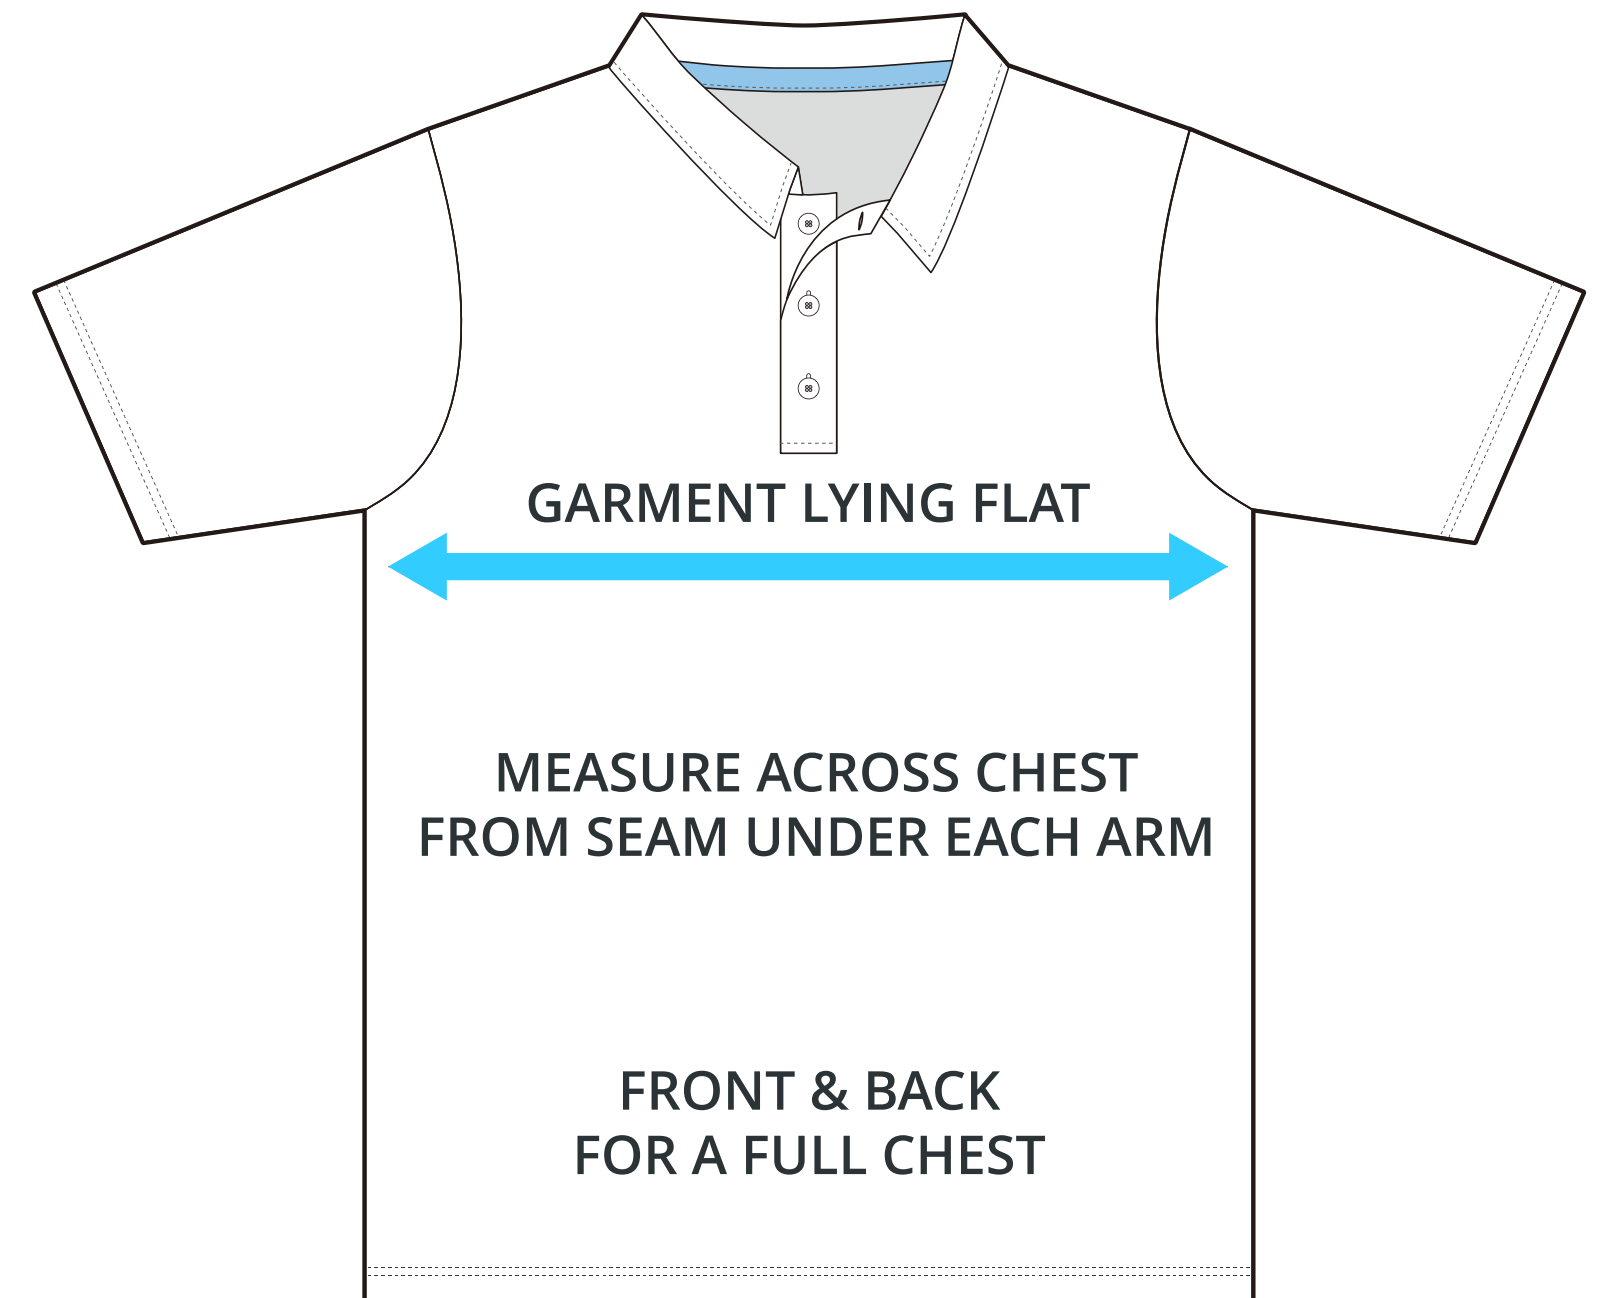

SIZING CHART

BREEZE SHORT SLEEVE STRETCH POLO

Part #: AW-PLS-105

ADULT SIZING

SIZING CHART(inches)	S	M	L	XL	2XL	3XL	4XL	5XL
1/2 Chest	20.87	22.05	23.23	24.80	26.77	28.74	30.71	32.68
Front length (HSP)	27.56	28.74	29.92	31.10	31.89	32.68	33.46	34.25
Back length (HSP)	27.56	28.74	29.92	31.10	31.89	32.68	33.46	34.25

SIZING CHART(cm)	S	M	L	XL	2XL	3XL	4XL	5XL
1/2 Chest	53.00	56.00	59.00	63.00	68.00	73.00	78.00	83.00
Front length (HSP)	70.00	73.00	76.00	79.00	81.00	83.00	85.00	87.00
Back length (HSP)	70.00	73.00	76.00	79.00	81.00	83.00	85.00	87.00

YOUTH SIZING

SIZING CHART(inches)	YXS	YS	YM	YL	YXL
1/2 Chest	14.96	16.14	17.32	18.50	19.69
Front length (HSP)	19.69	21.26	22.83	24.41	25.98
Back length (HSP)	19.69	21.26	22.44	24.41	26.38

SIZING CHART(cm)	YXS	YS	YM	YL	YXL
1/2 Chest	38.00	41.00	44.00	47.00	50.00
Front length (HSP)	50.00	54.00	58.00	62.00	66.00
Back length (HSP)	50.00	54.00	57.00	62.00	67.00

HALF CHEST FULL CHEST

To find your size, compare measurements with a similar garment that fits you well.