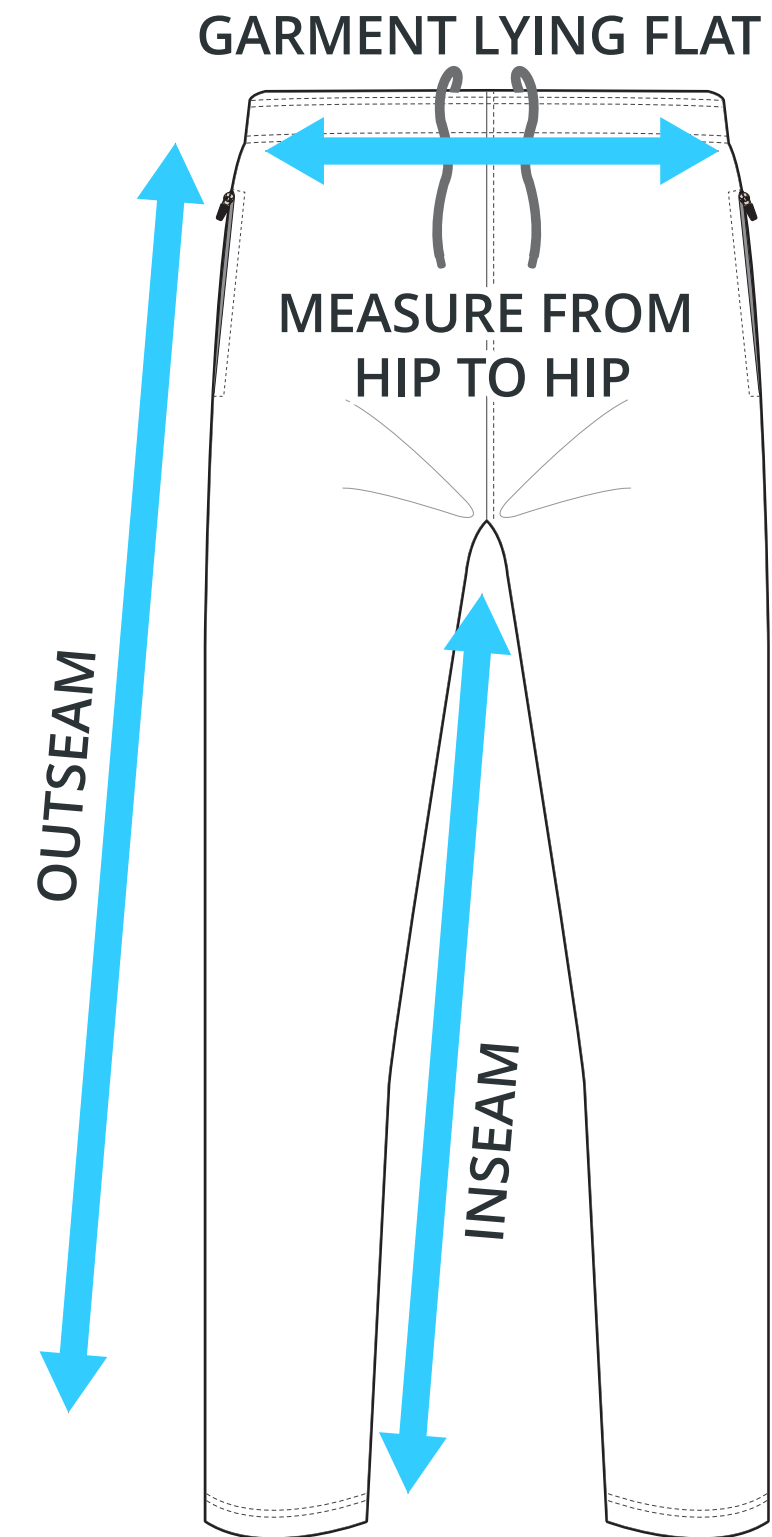

SIZING CHART

ESSENTIAL KNIT PANTS - DNA STRETCH

Part #: AW-OWPS-675

ADULT SIZING

SIZING CHART(inches)	XS	S	M	L	XL	2XL	3XL	4XL
Outseam	39.37	39.76	40.16	40.55	40.94	41.34	41.73	42.13
Inseam	30.71	30.71	30.71	30.71	30.71	30.71	30.71	30.71

SIZING CHART(cm)	XS	S	M	L	XL	2XL	3XL	4XL
Outseam	100.00	101.00	102.00	103.00	104.00	105.00	106.00	107.00
Inseam	78.00	78.00	78.00	78.00	78.00	78.00	78.00	78.00

HALF HIP INSEAM/OUTSEAM

To find your size, compare measurements with a similar garment that fits you well.