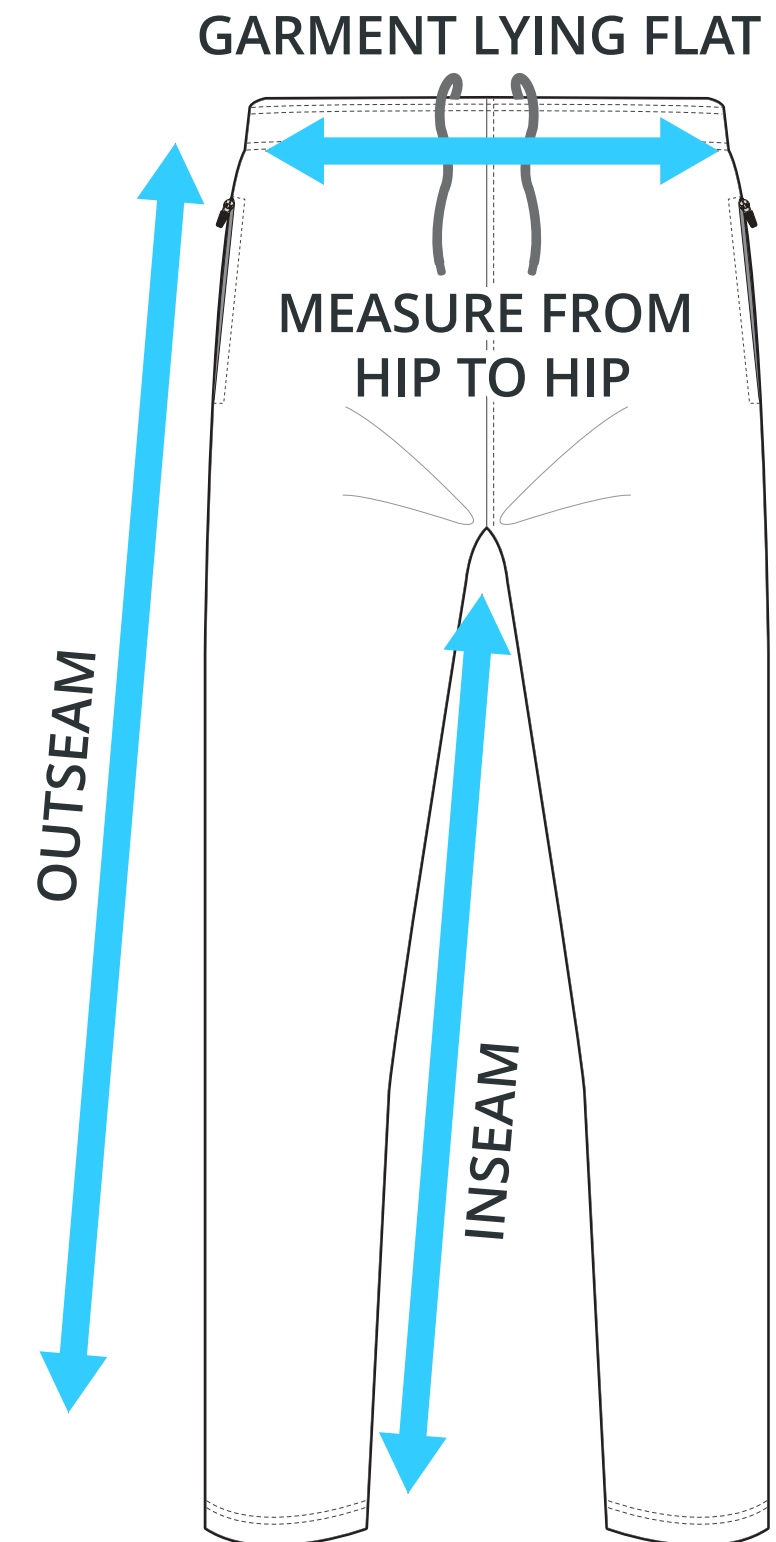

# SIZING CHART

### ADULT SIZING

SIZING CHART(inches)	S	M	L	XL	2XL	3XL	4XL	5XL
Outseam	40.16	41.73	42.91	44.09	44.88	45.67	46.46	47.24
Inseam	30.31	31.50	32.68	33.46	33.86	34.25	34.65	35.04

SIZING CHART(cm)	S	M	L	XL	2XL	3XL	4XL	5XL
Outseam	102.00	106.00	109.00	112.00	114.00	116.00	118.00	120.00
Inseam	77.00	80.00	83.00	85.00	86.00	87.00	88.00	89.00

### YOUTH SIZING

SIZING CHART(inches)	YS	YM	YL	YXL
Outseam	31.10	33.46	35.83	38.19
Inseam	22.44	24.41	26.38	28.35

SIZING CHART(cm)	YS	YM	YL	YXL
Outseam	79.00	85.00	91.00	97.00
Inseam	57.00	62.00	67.00	72.00

## HALF HIP INSEAM/OUTSEAM

To find your size, compare measurements with a similar garment that fits you well.