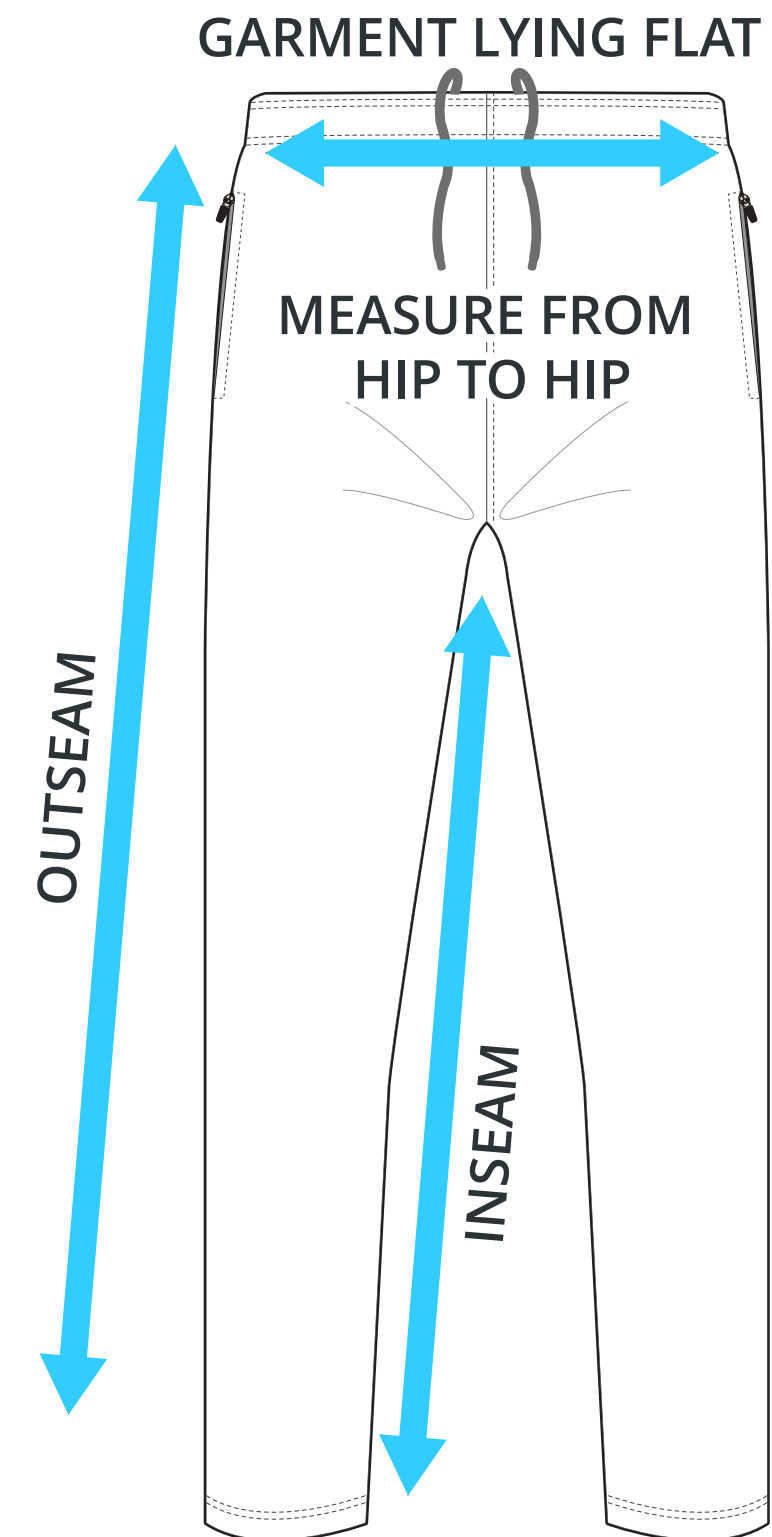

# SIZING CHART

### ADULT SIZING

SIZING CHART(inches)	S	M	L	XL	2XL	3XL	4XL	5XL
Outseam	40.94	41.73	42.91	44.09	44.88	45.67	46.46	47.24
Inseam	30.31	30.71	31.50	32.68	33.07	33.46	33.86	34.25

SIZING CHART(cm)	S	M	L	XL	2XL	3XL	4XL	5XL
Outseam	104.00	106.00	109.00	112.00	114.00	116.00	118.00	120.00
Inseam	77.00	78.00	80.00	83.00	84.00	85.00	86.00	87.00

### YOUTH SIZING

SIZING CHART(inches)	YXS	YS	YM	YL	YXL
Outseam	28.35	29.53	32.68	35.43	38.58
Inseam	19.29	20.08	22.83	25.20	27.95

SIZING CHART(cm)	YXS	YS	YM	YL	YXL
Outseam	72.00	75.00	83.00	90.00	98.00
Inseam	49.00	51.00	58.00	64.00	71.00

## HALF HIP INSEAM/OUTSEAM

To find your size, compare measurements with a similar garment that fits you well.