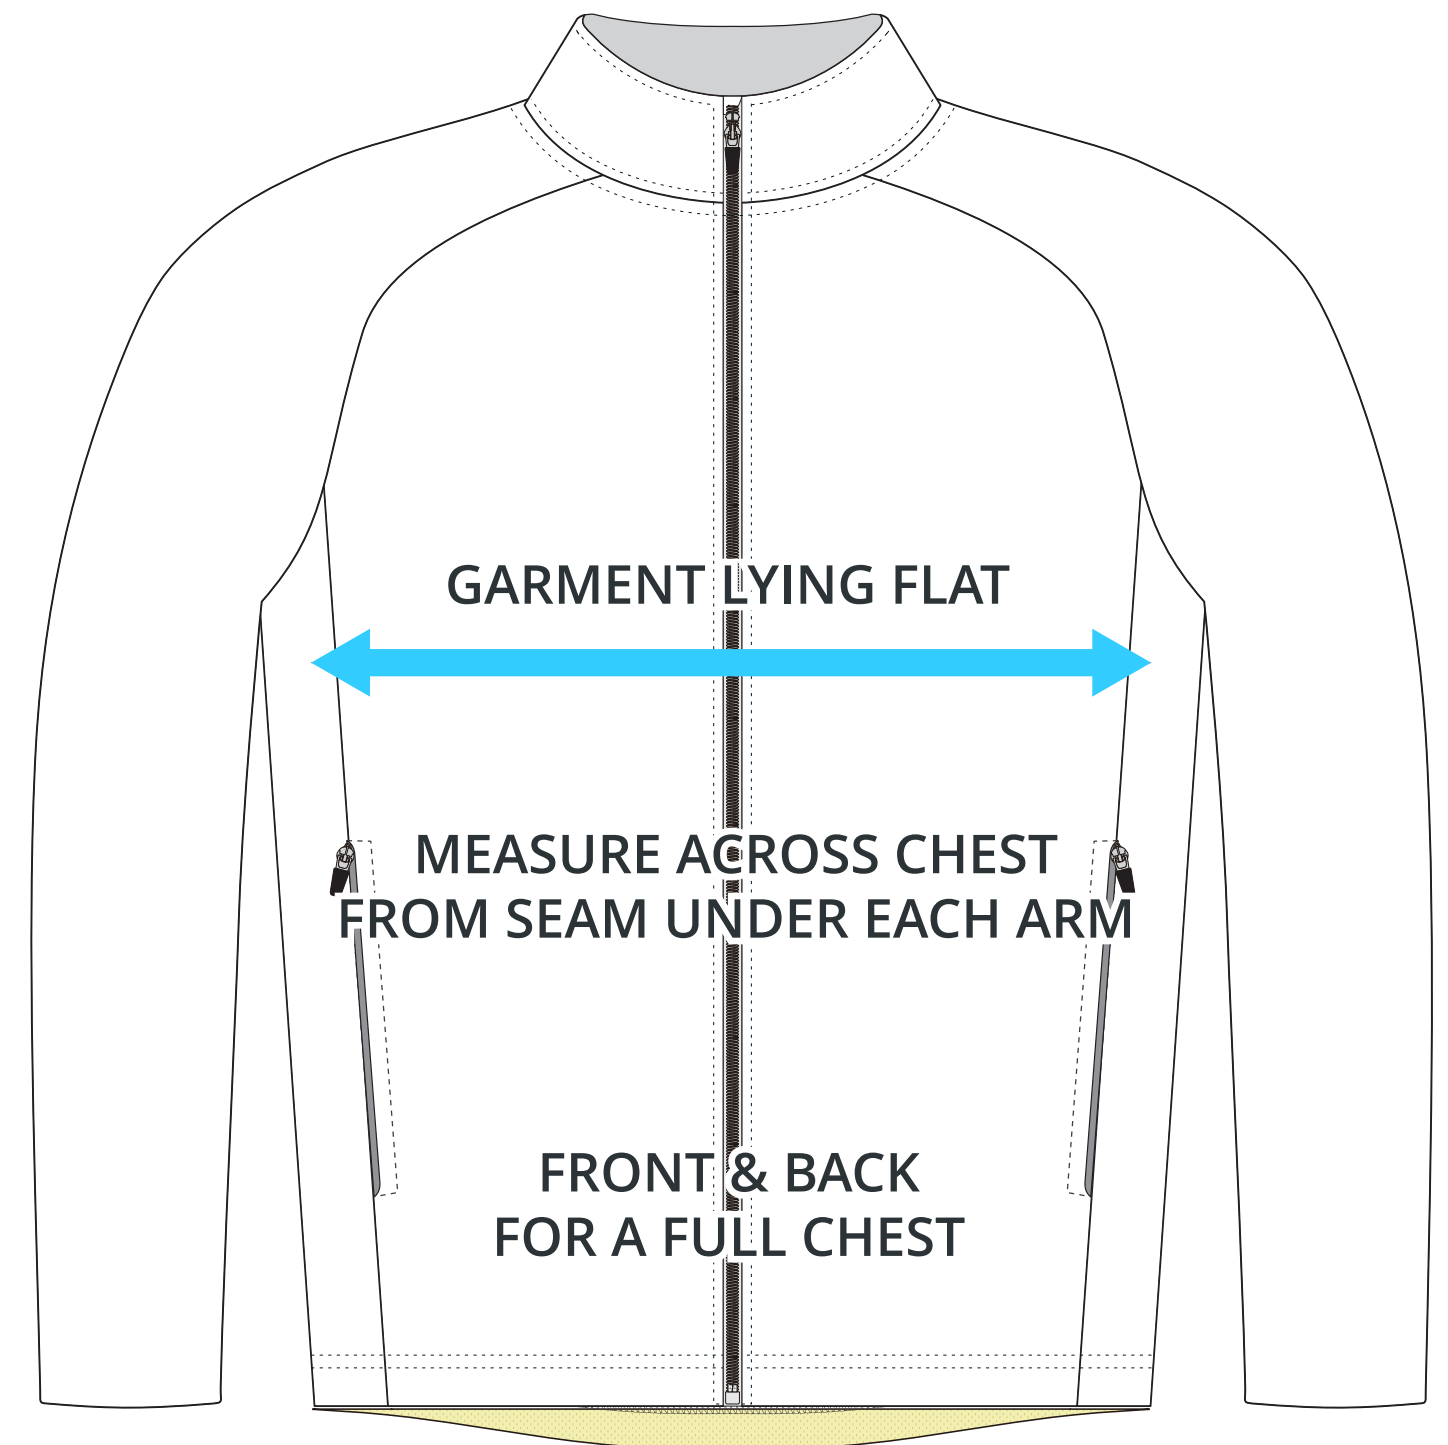

SIZING CHART

RESPONSE WOVEN FLEX 4 JACKET - MESH LINER

Part #: AW-OWJS-673

ADULT SIZING

SIZING CHART(inches)	XS	S	M	L	XL	2XL	3XL	4XL
1/2 Chest	18.90	20.08	21.26	22.83	24.41	25.98	27.56	29.13
Front length (From CB)	24.02	25.20	26.38	27.17	27.95	28.74	29.53	30.31
Back length (From CB)	25.00	26.18	27.36	28.15	28.94	29.72	30.51	31.30

SIZING CHART(cm)	XS	S	M	L	XL	2XL	3XL	4XL
1/2 Chest	48.00	51.00	54.00	58.00	62.00	66.00	70.00	74.00
Front length (From CB)	61.00	64.00	67.00	69.00	71.00	73.00	75.00	77.00
Back length (From CB)	63.50	66.50	69.50	71.50	73.50	75.50	77.50	79.50

HALF CHEST FULL CHEST

To find your size, compare measurements with a similar garment that fits you well.