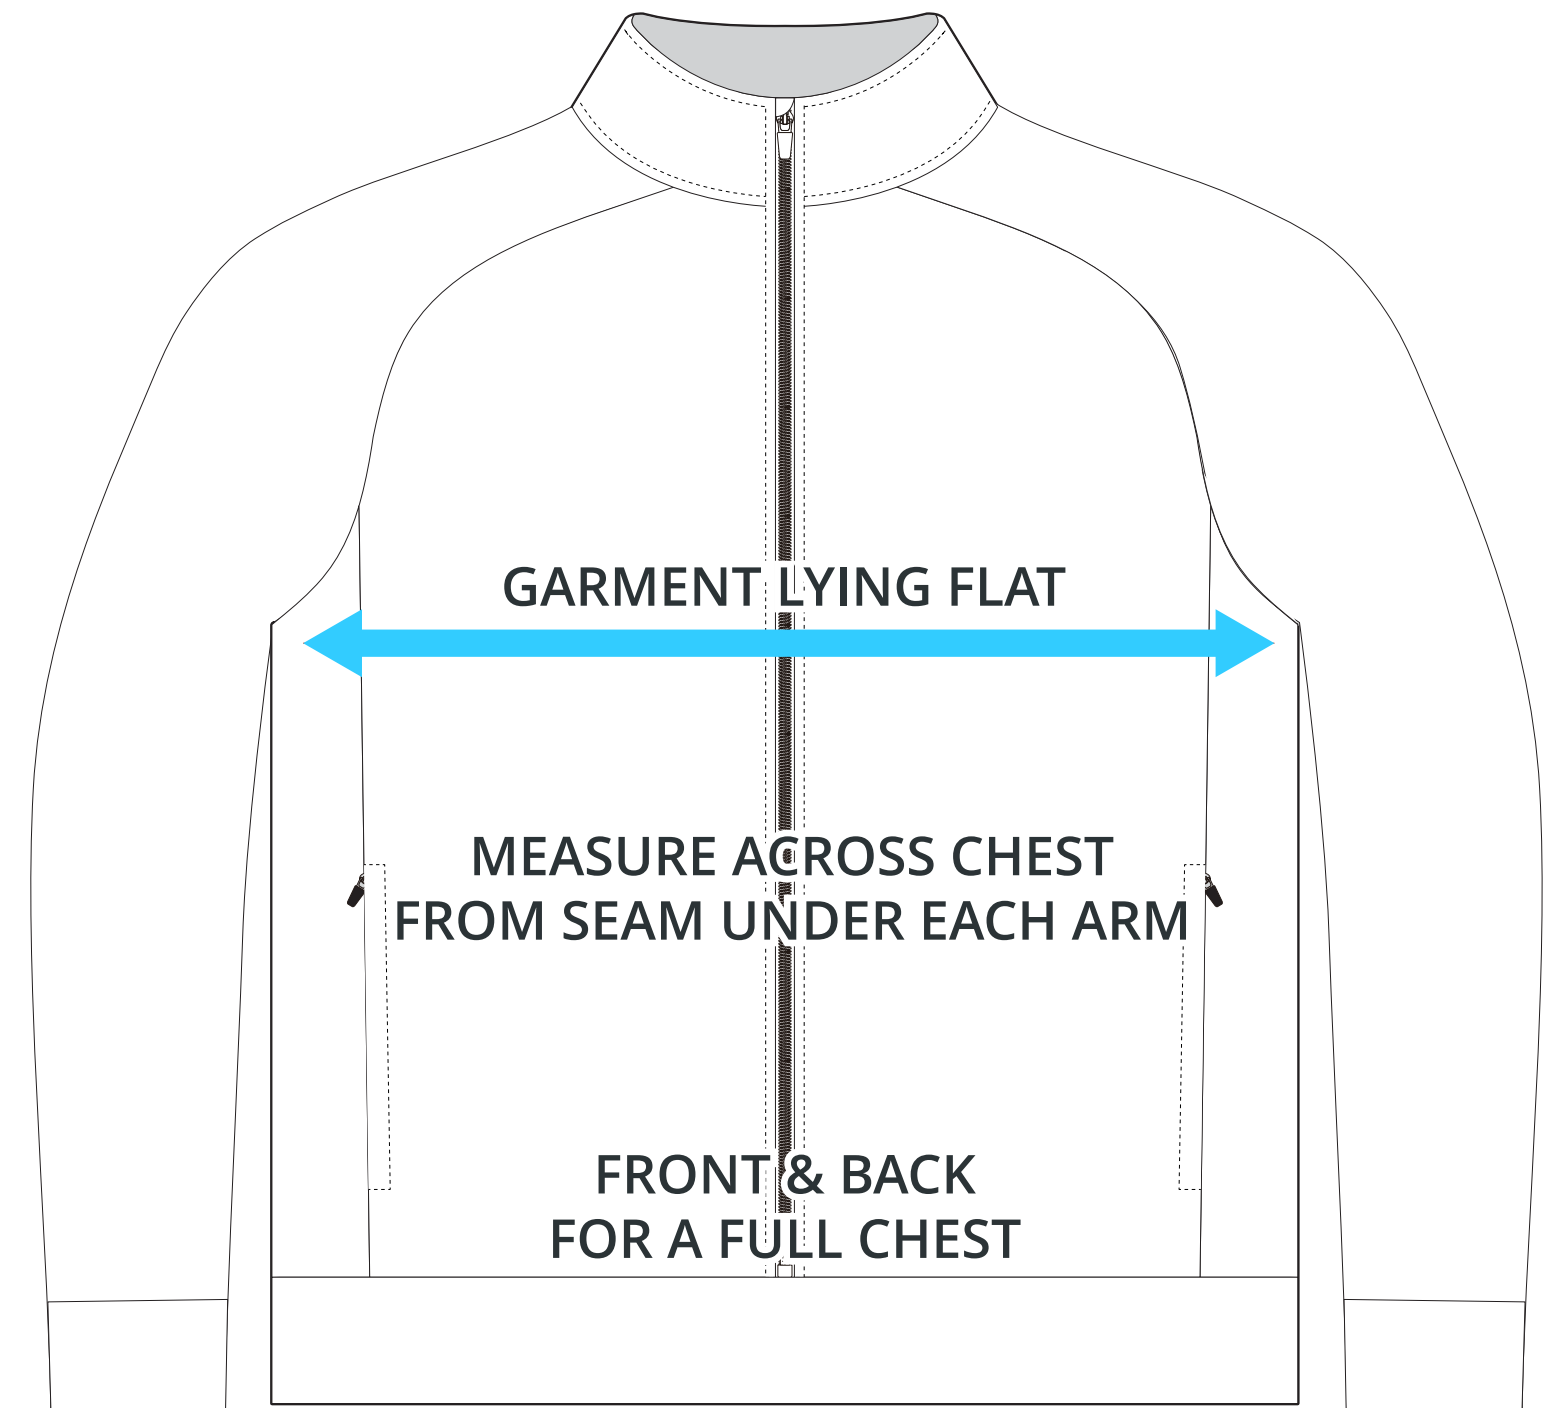

SIZING CHART

ESSENTIAL KNIT DNA JACKET - MESH LINER

Part #: AW-OWJS-671

ADULT SIZING

SIZING CHART(inches)	XS	S	M	L	XL	2XL	3XL	4XL
1/2 Chest	18.90	20.08	21.26	22.83	24.41	25.98	27.56	29.13
Front length (From CB)	24.02	25.20	26.38	27.17	27.95	28.74	29.53	30.31
Back length (From CB)	25.00	26.18	27.36	28.15	28.94	29.72	30.51	31.30

SIZING CHART(cm)	XS	S	M	L	XL	2XL	3XL	4XL
1/2 Chest	48.00	51.00	54.00	58.00	62.00	66.00	70.00	74.00
Front length (From CB)	61.00	64.00	67.00	69.00	71.00	73.00	75.00	77.00
Back length (From CB)	63.50	66.50	69.50	71.50	73.50	75.50	77.50	79.50

HALF CHEST FULL CHEST

To find your size, compare measurements with a similar garment that fits you well.