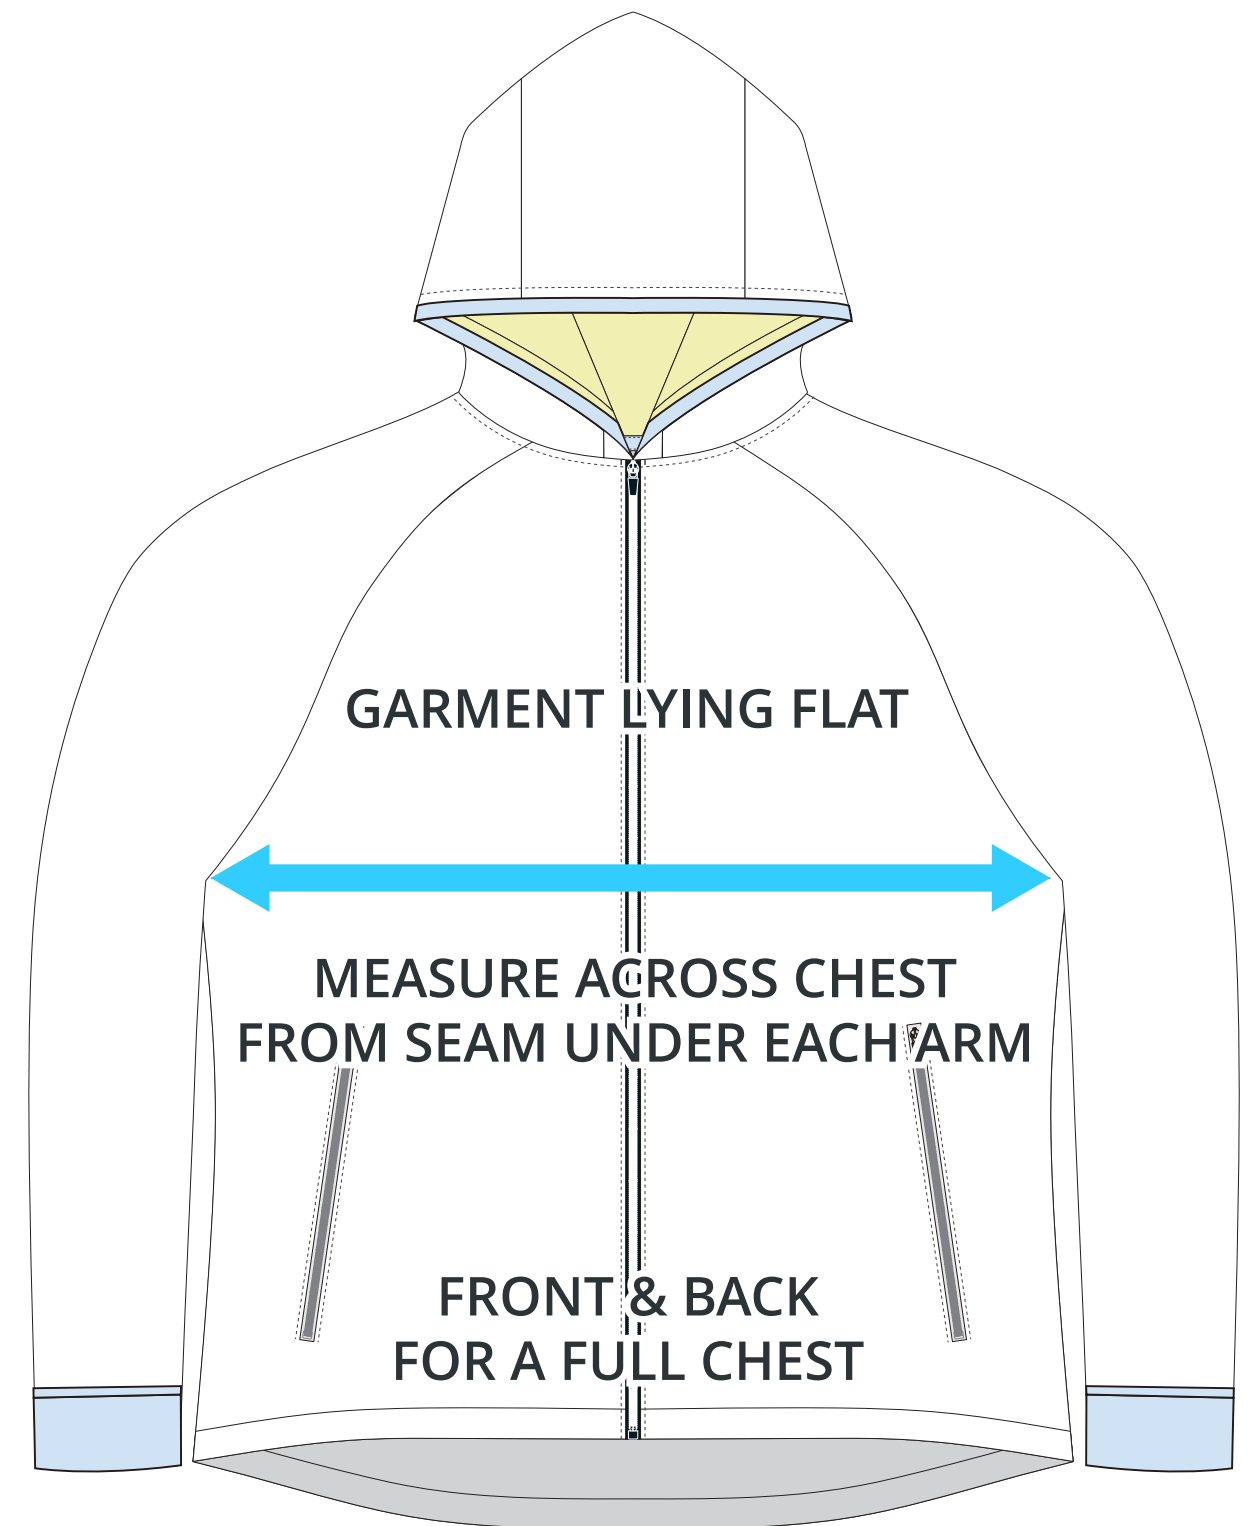

SIZING CHART

RESPONSE VENTED JACKET - FLEX 4 - MESH LINER

Part #: AW-OWJS-641

ADULT SIZING

SIZING CHART(inches)	XS	S	M	L	XL	2XL	3XL	4XL
1/2 Chest	18.90	20.08	21.26	22.83	24.41	25.98	27.56	29.13
Front length (From CB)	24.02	25.20	26.38	27.17	27.95	28.74	29.53	30.31
Back length (From CB)	25.00	26.18	27.36	28.15	28.94	29.72	30.51	31.30

SIZING CHART(cm)	XS	S	M	L	XL	2XL	3XL	4XL
1/2 Chest	48.00	51.00	54.00	58.00	62.00	66.00	70.00	74.00
Front length (From CB)	61.00	64.00	67.00	69.00	71.00	73.00	75.00	77.00
Back length (From CB)	63.50	66.50	69.50	71.50	73.50	75.50	77.50	79.50

HALF CHEST FULL CHEST

To find your size, compare measurements with a similar garment that fits you well.