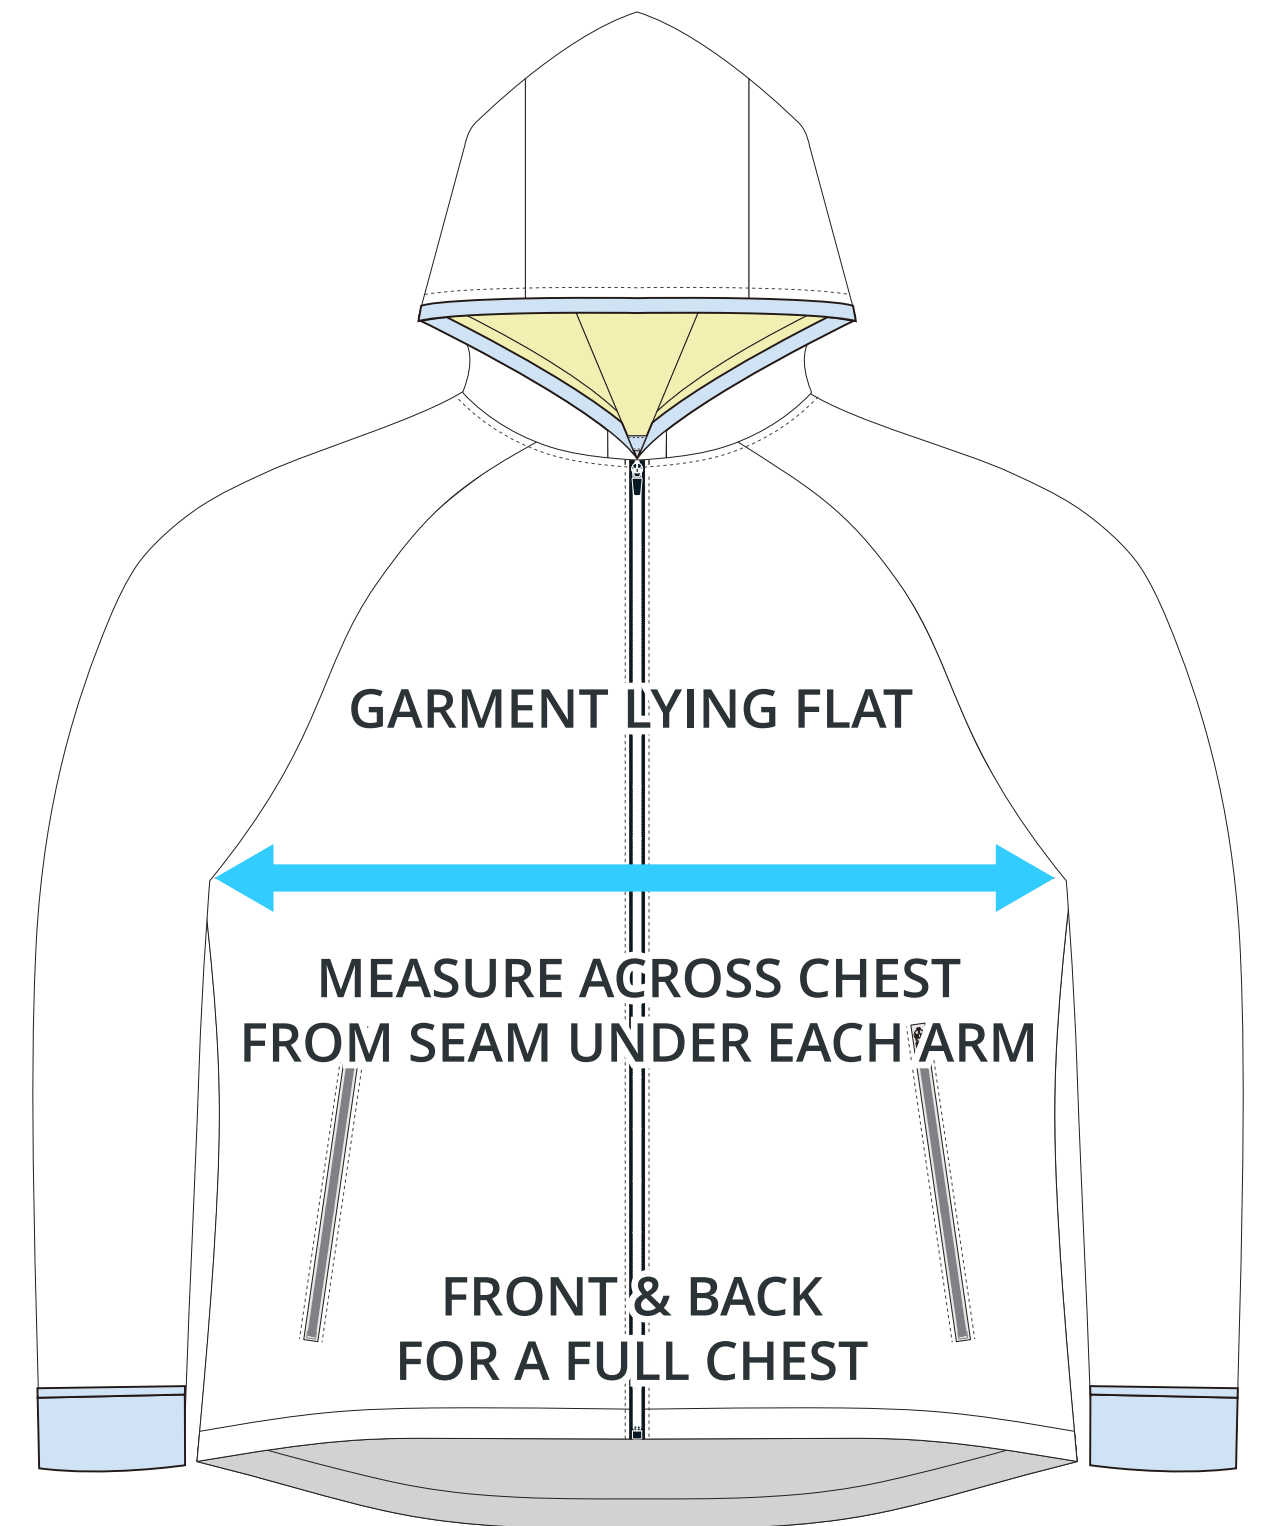

SIZING CHART

RESPONSE VENTED JACKET - FLEX 4

Part #: AW-OWJS-640

ADULT SIZING

SIZING CHART(inches)	XS	S	M	L	XL	2XL	3XL	4XL
1/2 Chest	18.90	20.08	21.26	22.83	24.41	25.98	27.56	29.13
Front length (From CB)	24.02	25.20	26.38	27.17	27.95	28.74	29.53	30.31
Back length (From CB)	25.00	26.18	27.36	28.15	28.94	29.72	30.51	31.30

SIZING CHART(cm)	XS	S	M	L	XL	2XL	3XL	4XL
1/2 Chest	48.00	51.00	54.00	58.00	62.00	66.00	70.00	74.00
Front length (From CB)	61.00	64.00	67.00	69.00	71.00	73.00	75.00	77.00
Back length (From CB)	63.50	66.50	69.50	71.50	73.50	75.50	77.50	79.50

HALF CHEST FULL CHEST

To find your size, compare measurements with a similar garment that fits you well.