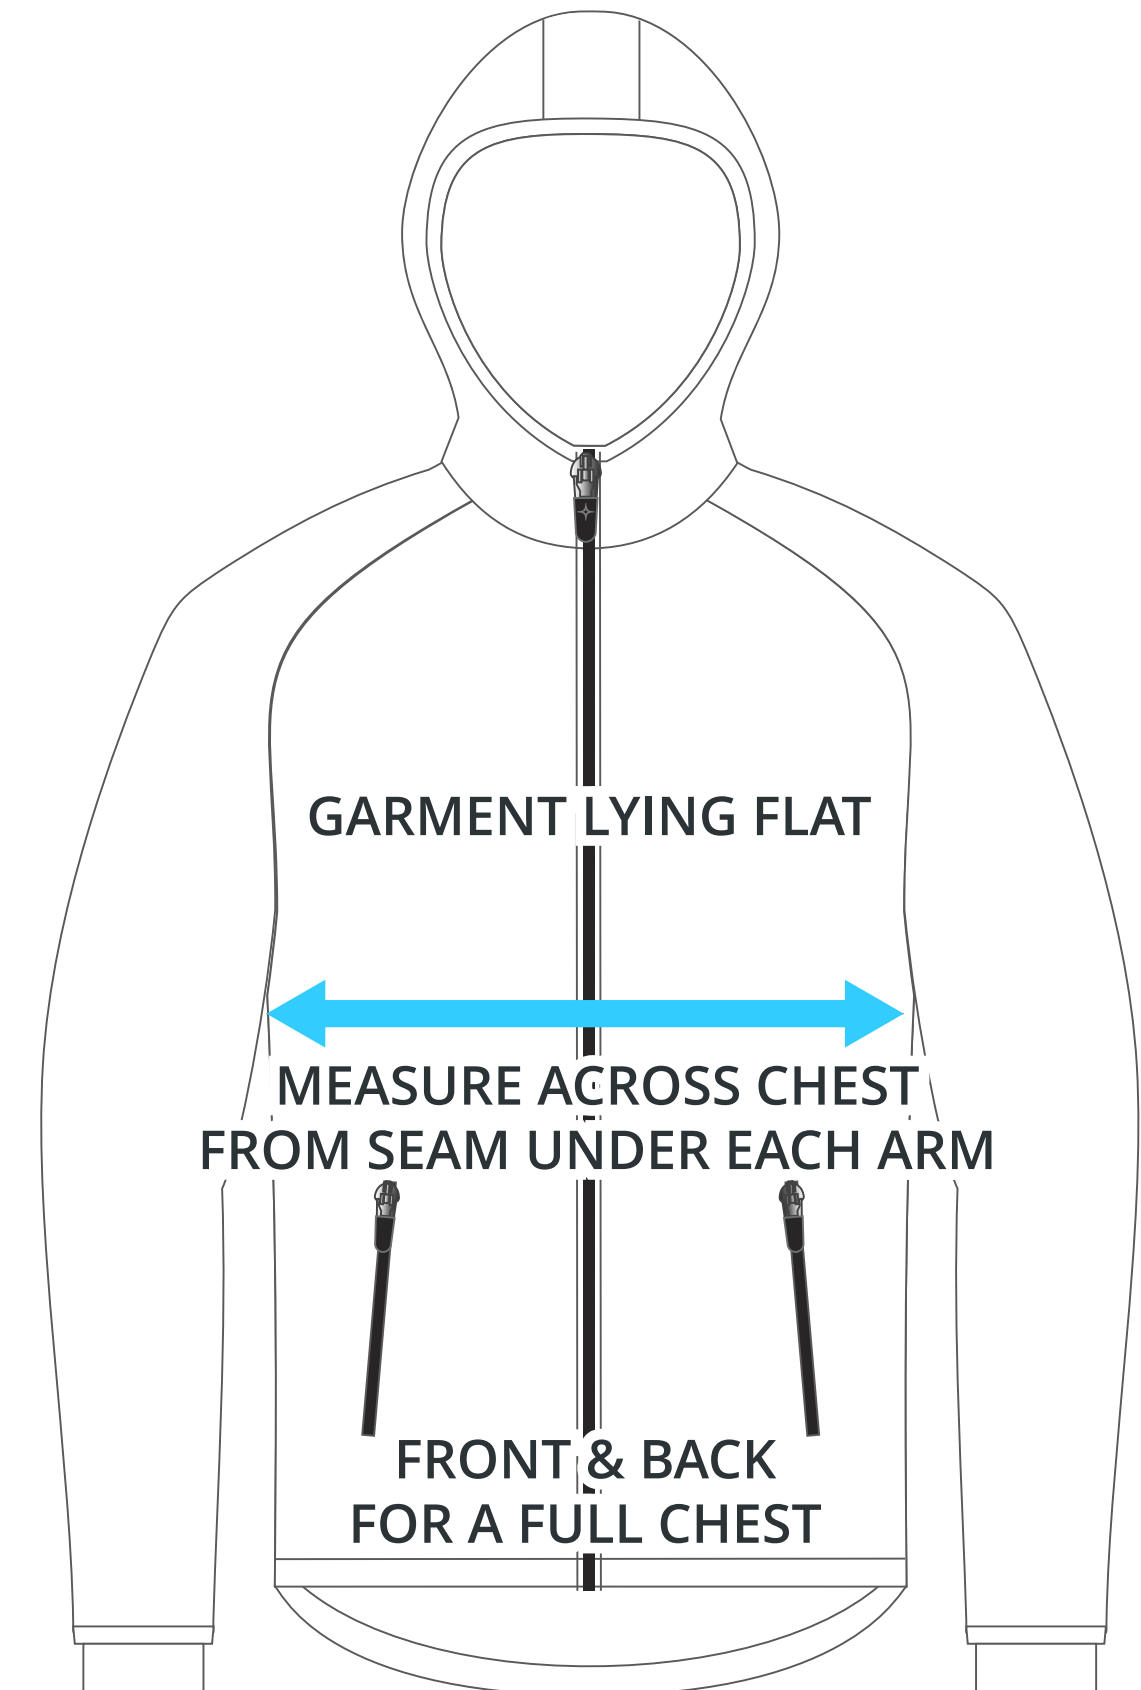

SIZING CHART

RESPONSE VENTED JACKET - FLEX 4 - MESH LINER

Part #: AW-OWJS-631

ADULT SIZING

SIZING CHART(inches)	S	M	L	XL	2XL	3XL	4XL	5XL
1/2 Chest	20.87	22.05	23.23	24.80	26.77	28.74	30.71	32.68
Front length (HSP)	27.56	28.74	29.92	31.10	31.89	32.68	33.46	34.25
Back length (HSP)	27.56	28.74	29.92	31.10	31.89	32.68	33.46	34.25

SIZING CHART(cm)	S	M	L	XL	2XL	3XL	4XL	5XL
1/2 Chest	53	56	59	63	68	73	78	83
Front length (HSP)	70	73	76	79	81	83	85	87
Back length (HSP)	70	73	76	79	81	83	85	87

YOUTH SIZING

SIZING CHART(inches)	YXS	YS	YM	YL	YXL
1/2 Chest	14.96	16.14	17.32	18.50	19.69
Front length (HSP)	19.69	21.26	22.83	24.41	25.98
Back length (HSP)	19.69	21.26	22.44	24.41	26.38

SIZING CHART(cm)	YXS	YS	YM	YL	YXL
1/2 Chest	38	41	44	47	50
Front length (HSP)	50	54	58	62	66
Back length (HSP)	50	54	57	62	67

HALF CHEST FULL CHEST

To find your size, compare measurements with a similar garment that fits you well.