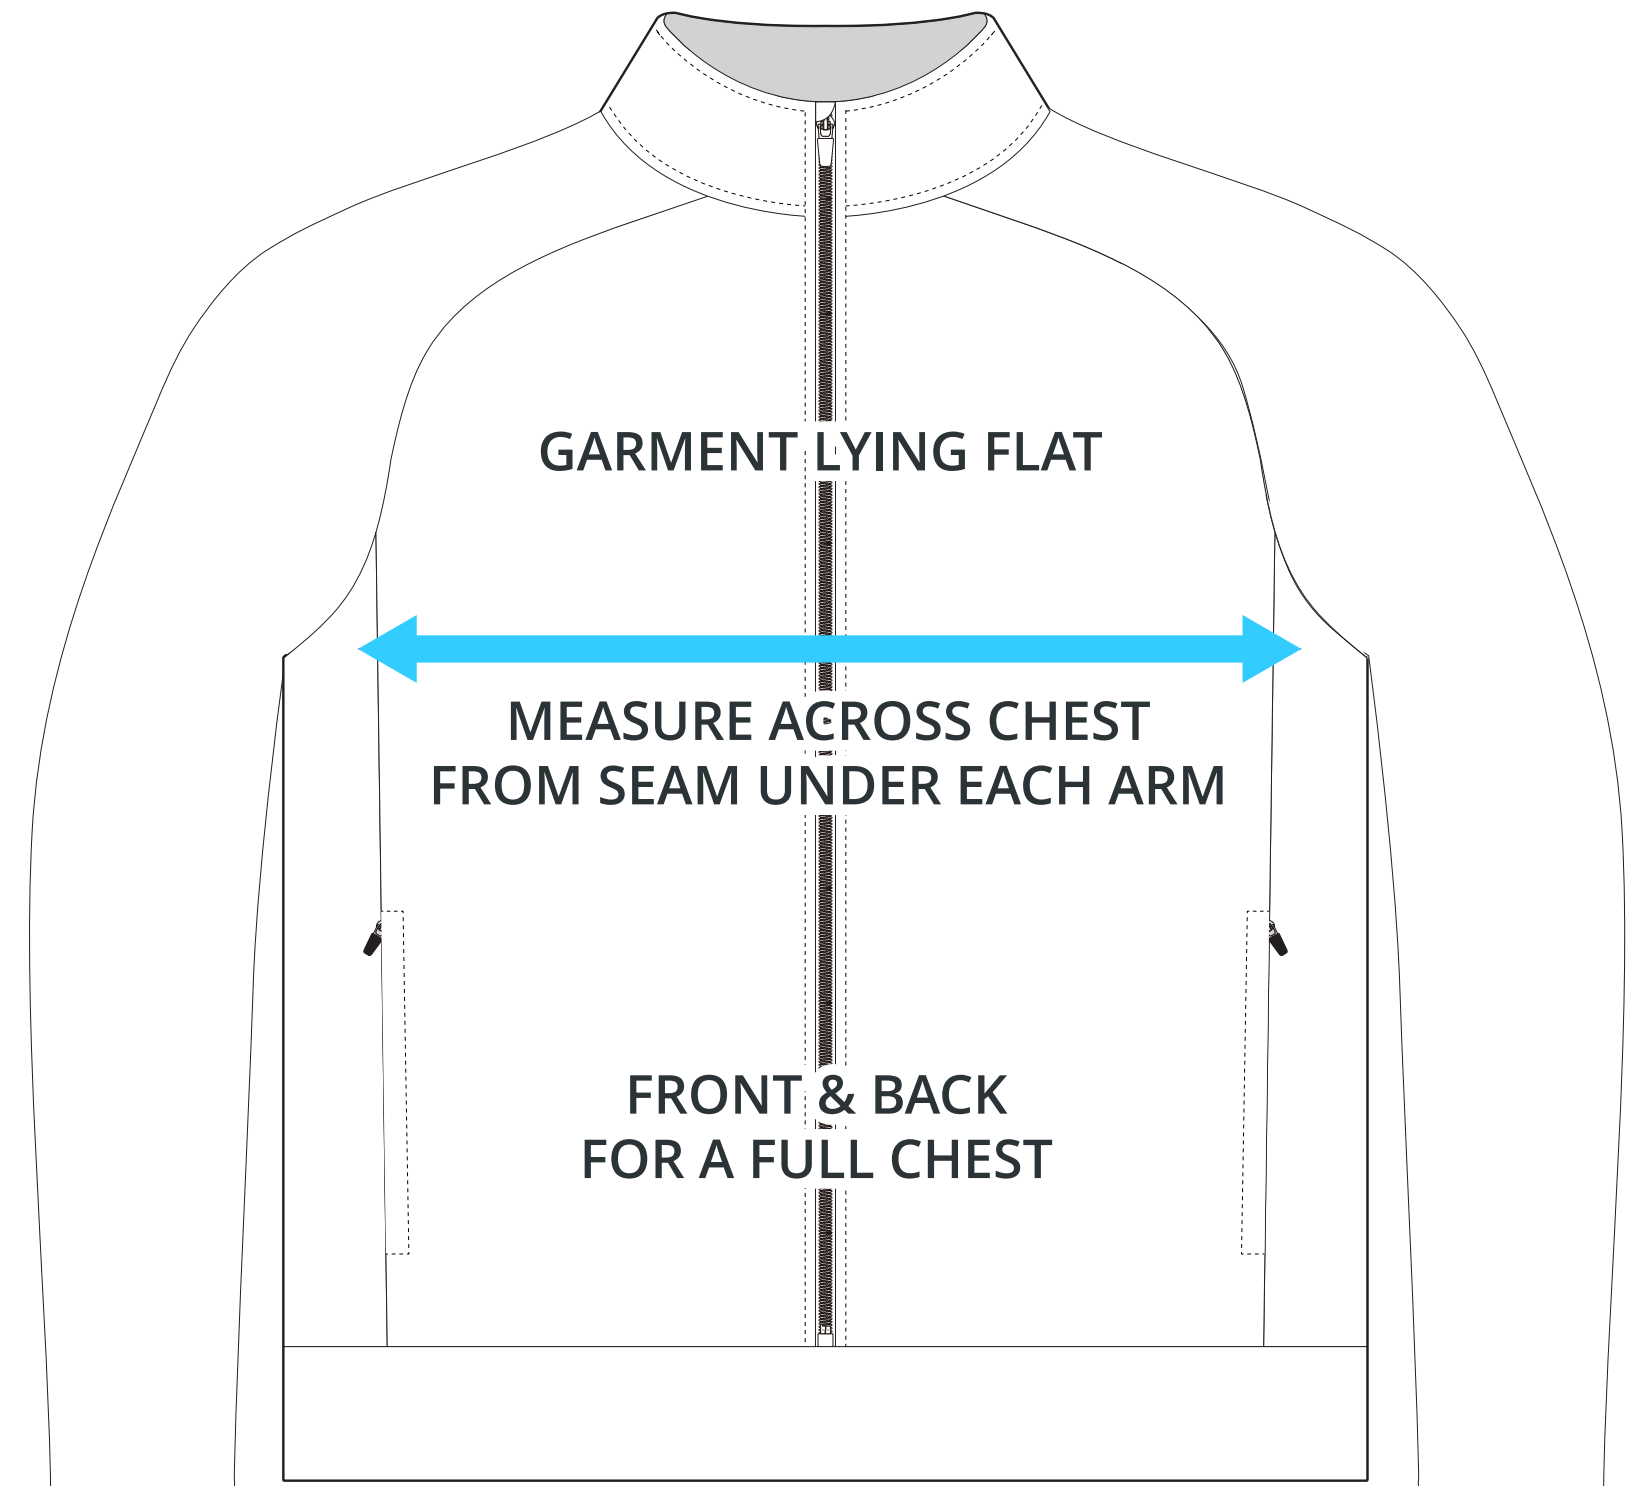

SIZING CHART

ESSENTIAL KNIT JACKET DNA - MESH LINER

Part #: AW-OWJS-371

ADULT SIZING

SIZING CHART(inches)	S	M	L	XL	2XL	3XL	4XL
1/2 Chest	21.26	22.44	23.62	25.98	27.95	29.92	31.89
Back length (From CB)	28.15	28.94	29.72	30.51	30.91	31.69	32.48
Front length (From CB)	27.17	27.95	28.74	29.53	29.92	30.71	31.50

SIZING CHART(cm)	S	M	L	XL	2XL	3XL	4XL
1/2 Chest	54	57	60	66	71	76	81
Back length (From CB)	71.5	73.5	75.5	77.5	78.5	80.5	82.5
Front length (From CB)	69	71	73	75	76	78	80

YOUTH SIZING

SIZING CHART(inches)	YXS	YS	YM	YL	YXL
1/2 Chest	15.75	16.93	18.11	19.29	20.47
Back length (From CB)	19.88	21.46	23.03	25.00	26.57
Front length (From CB)	18.90	20.47	22.05	24.02	25.59

SIZING CHART(cm)	YXS	YS	YM	YL	YXL
1/2 Chest	40	43	46	49	52
Back length (From CB)	50.5	54.5	58.5	63.5	67.5
Front length (From CB)	48	52	56	61	65

HALF CHEST FULL CHEST

To find your size, compare measurements with a similar garment that fits you well.