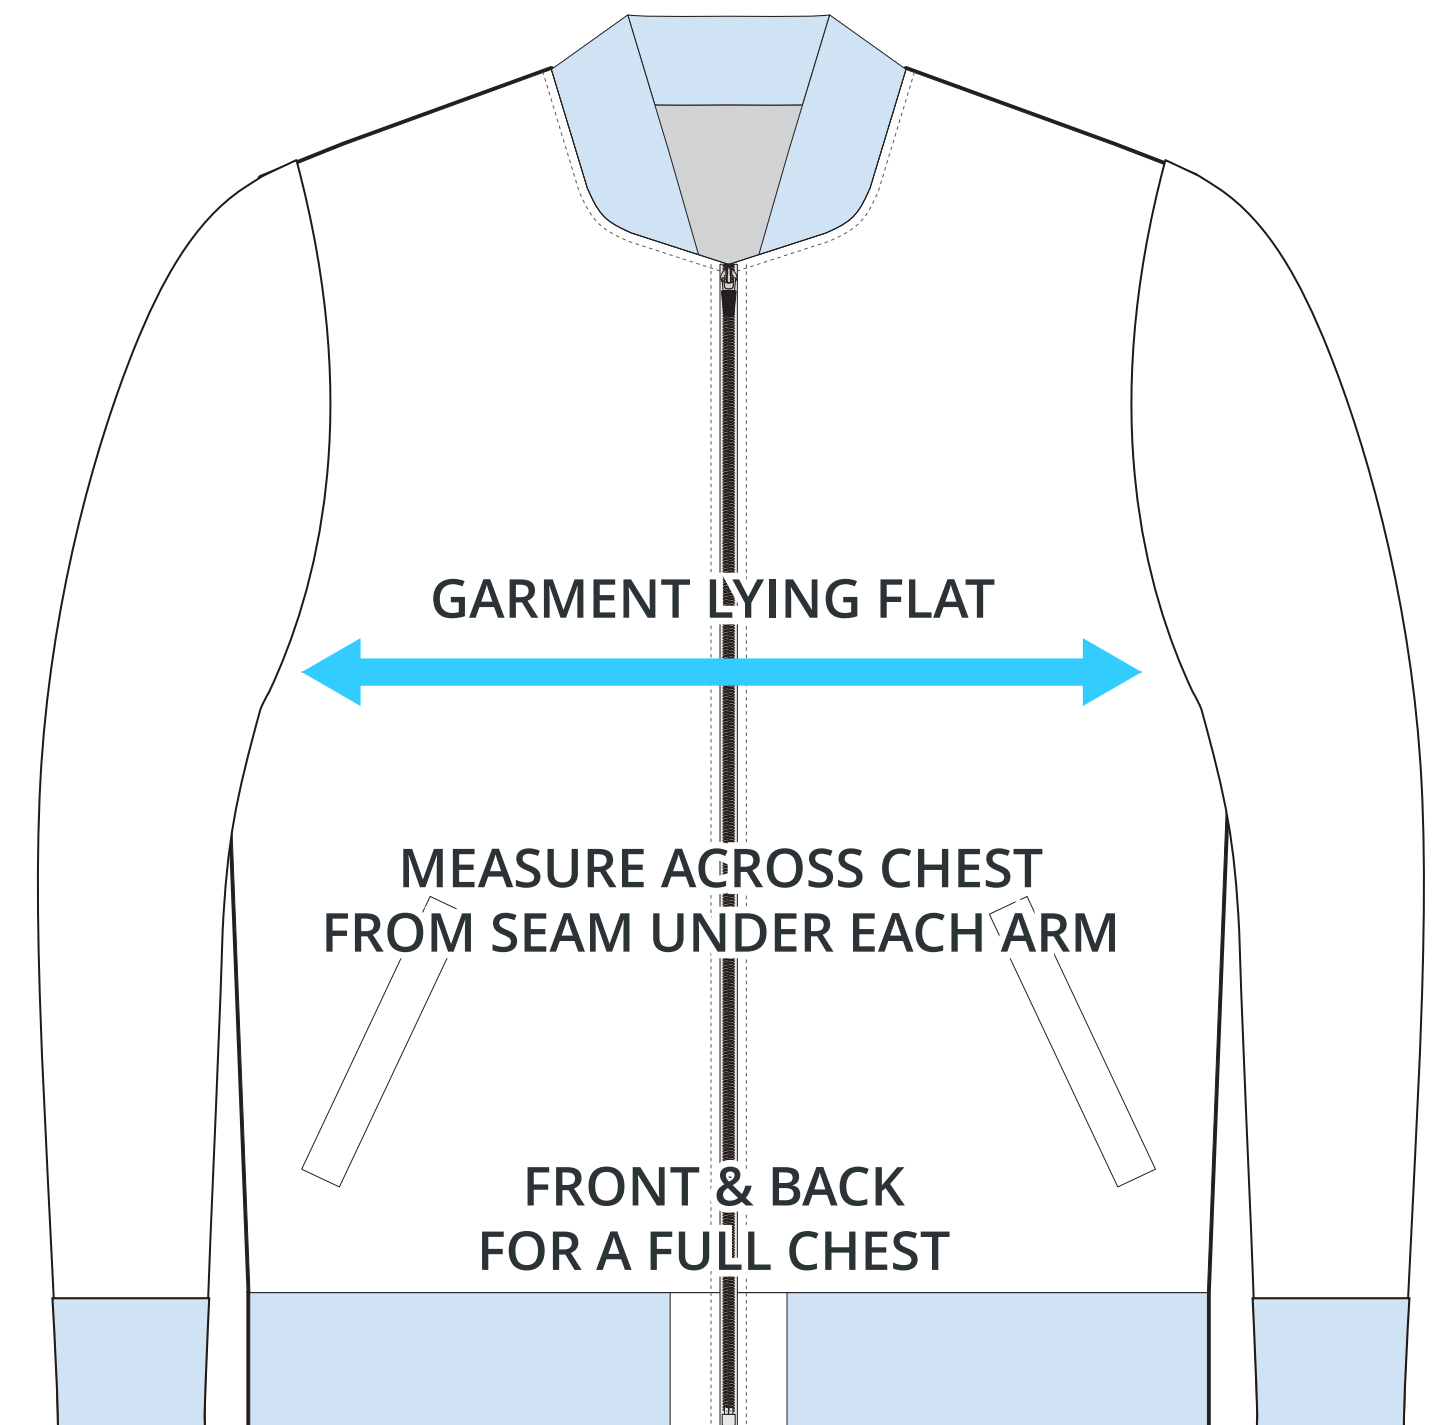

# SIZING CHART

## VARSITY JACKET - FLEECE LINER

Part #: AW-OWJS-206

### ADULT SIZING

SIZING CHART(inches)	XS	S	M	L	XL	2XL	3XL	4XL
1/2 Chest	18.90	20.08	21.26	22.83	24.41	25.98	27.56	29.13
Front length (HSP)	24.80	25.59	26.38	27.17	27.95	28.74	29.53	30.31

SIZING CHART(cm)	XS	S	M	L	XL	2XL	3XL	4XL
1/2 Chest	48.00	51.00	54.00	58.00	62.00	66.00	70.00	74.00
Front length (HSP)	63.00	65.00	67.00	69.00	71.00	73.00	75.00	77.00

## HALF CHEST FULL CHEST

To find your size, compare measurements with a similar garment that fits you well.