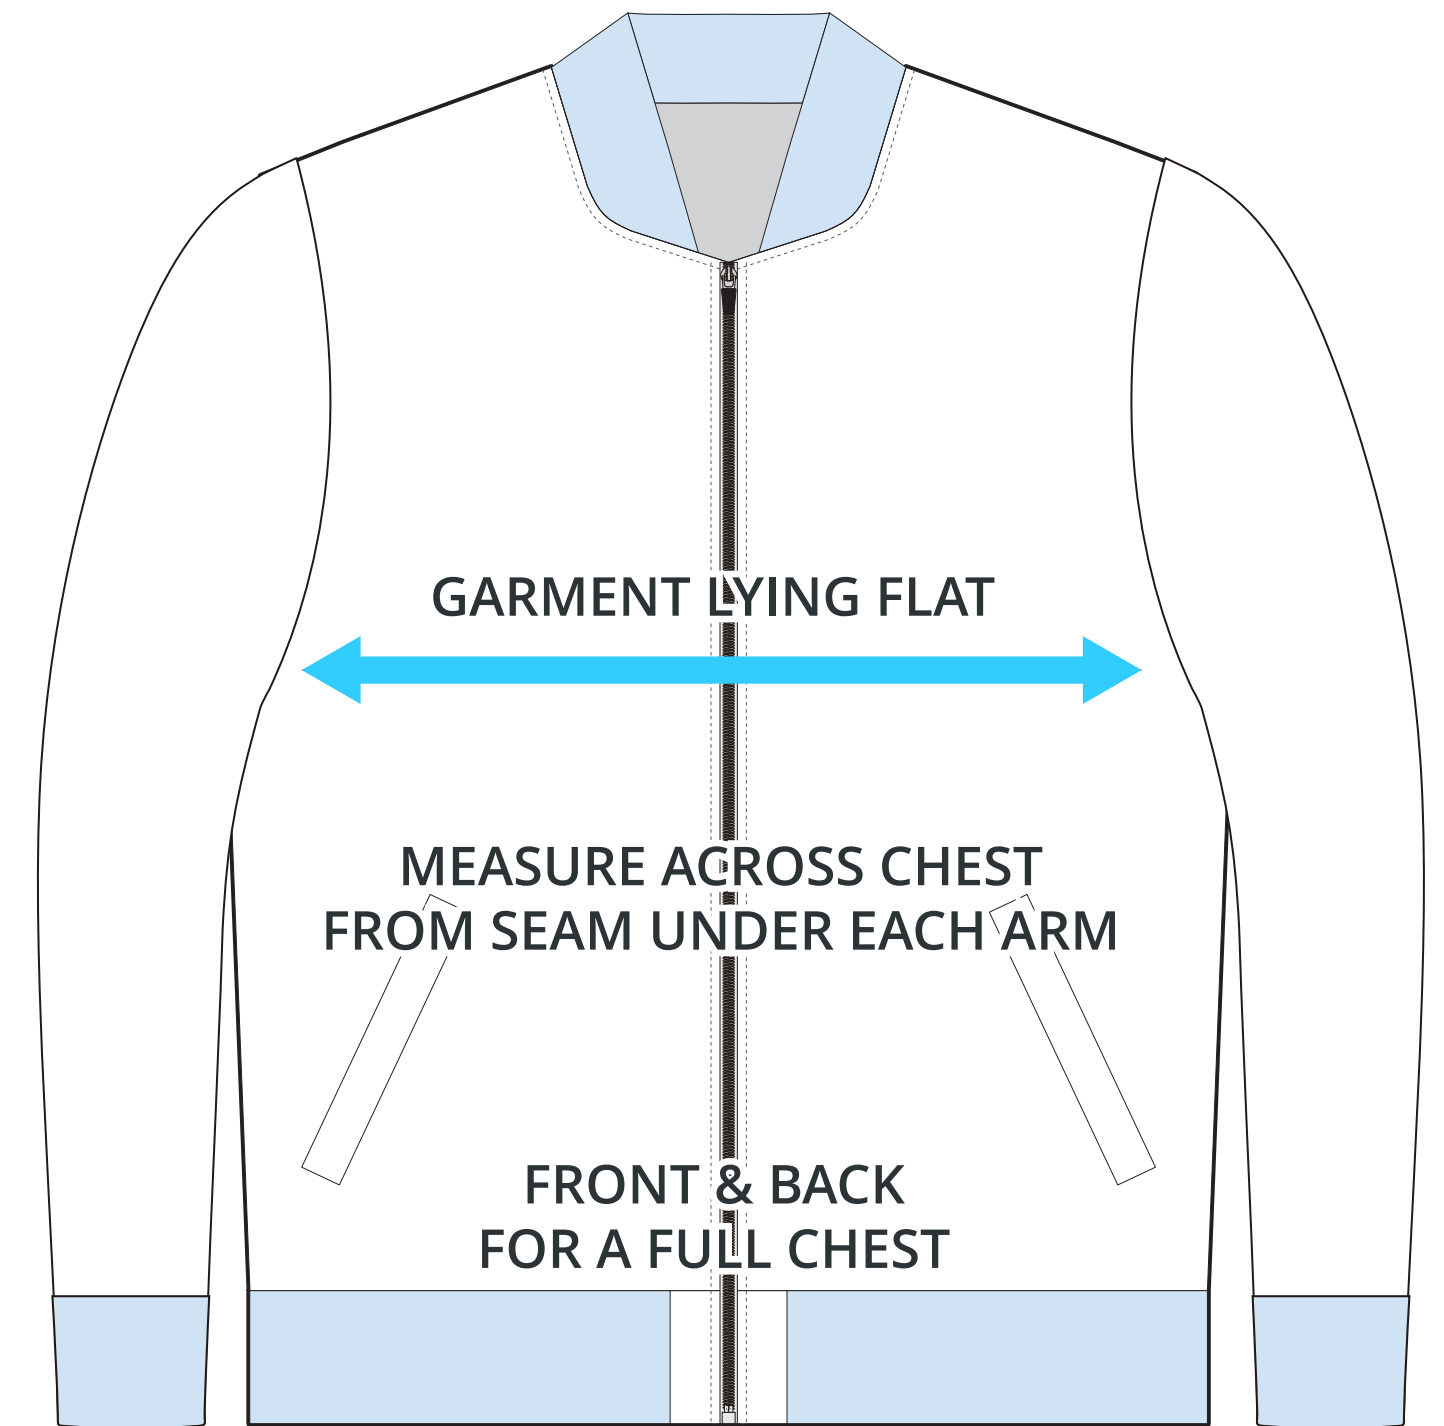

SIZING CHART

VARSITY JACKET - MESH LINER

Part #: AW-OWJS-205

ADULT SIZING

SIZING CHART(inches)	XS	S	M	L	XL	2XL	3XL	4XL
1/2 Chest	18.90	20.08	21.26	22.83	24.41	25.98	27.56	29.13
Front length (HSP)	24.80	25.59	26.38	27.17	27.95	28.74	29.53	30.31

SIZING CHART(cm)	XS	S	M	L	XL	2XL	3XL	4XL
1/2 Chest	48.00	51.00	54.00	58.00	62.00	66.00	70.00	74.00
Front length (HSP)	63.00	65.00	67.00	69.00	71.00	73.00	75.00	77.00

HALF CHEST FULL CHEST

To find your size, compare measurements with a similar garment that fits you well.