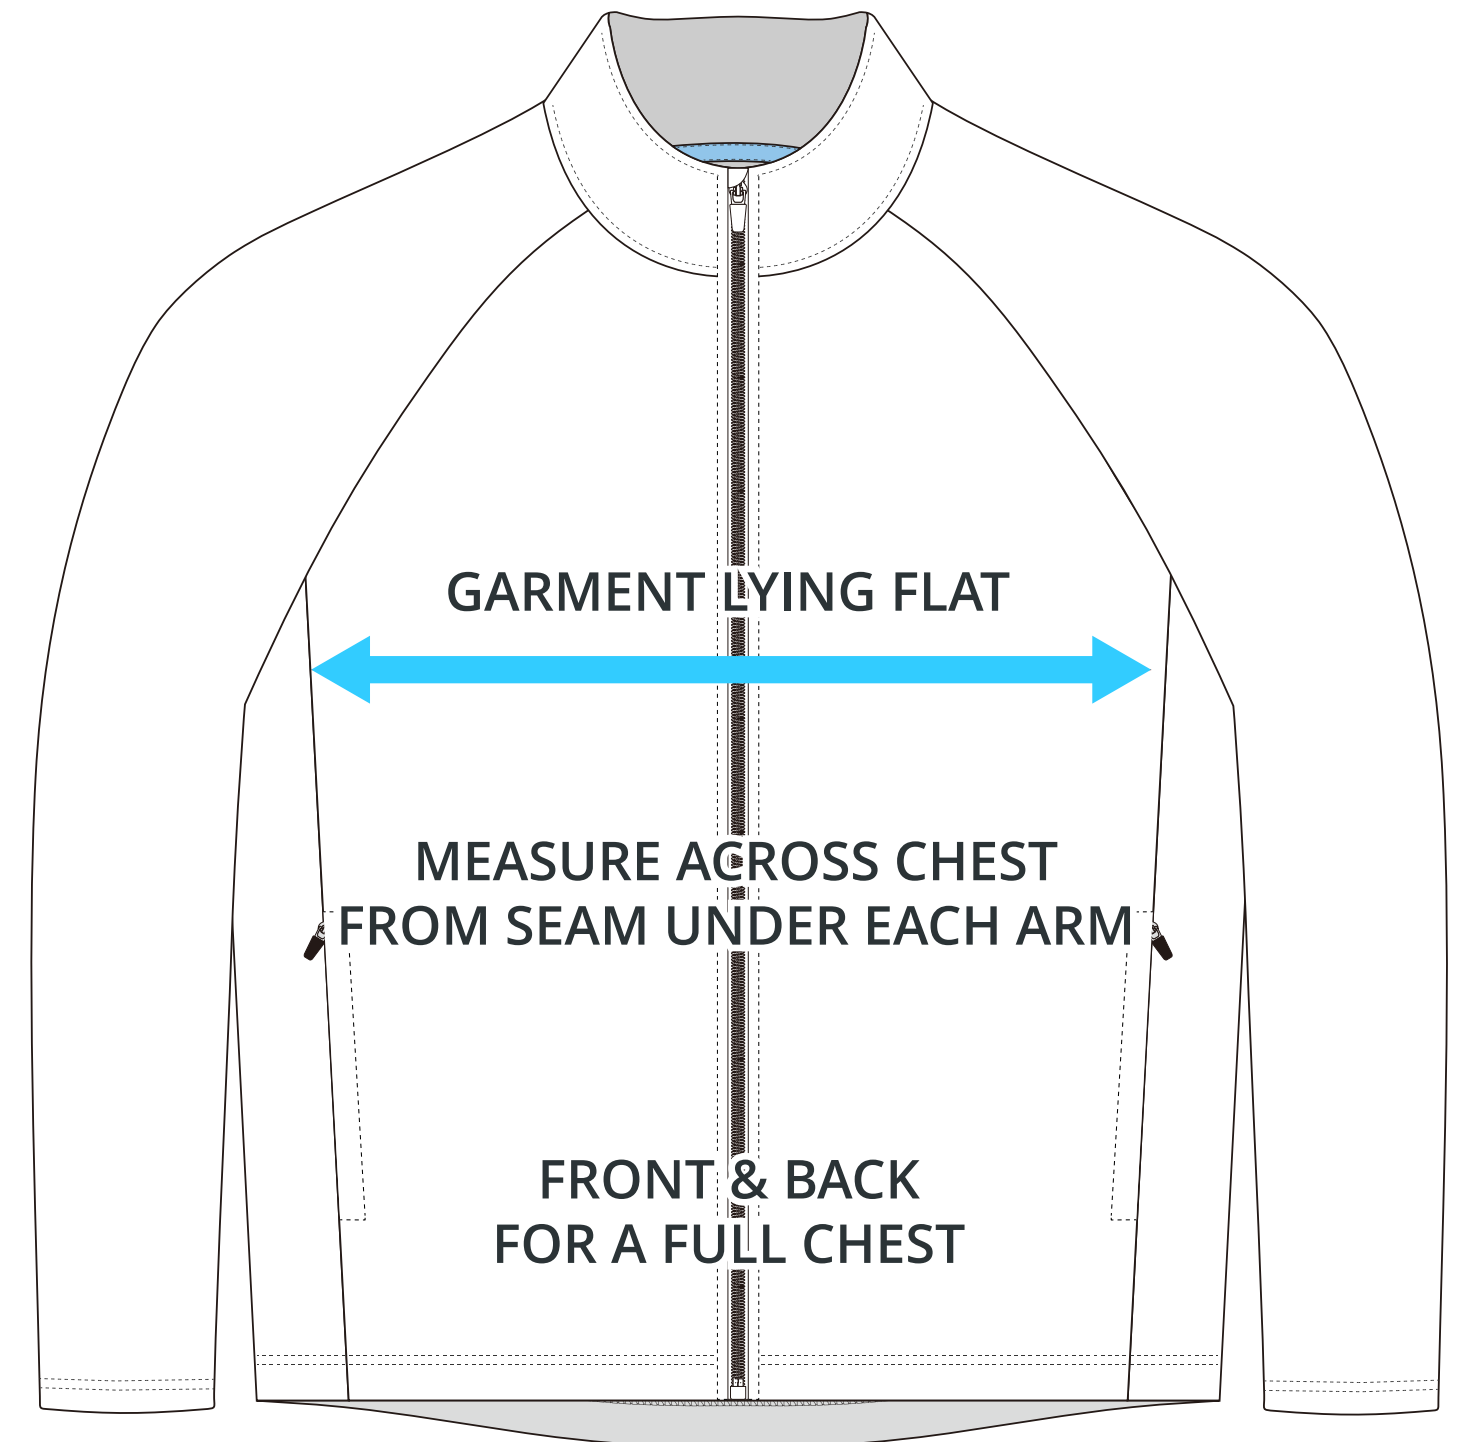

SIZING CHART

APEX SOFTSHELL JACKET - FLEECE LINER

Part #: AW-OWJS-202

ADULT SIZING

SIZING CHART(inches)	XS	S	M	L	XL	2XL	3XL	4XL
1/2 Chest	18.90	20.08	21.26	22.83	24.41	25.98	27.56	29.13
Front length (From CB)	24.02	25.20	26.38	27.17	27.95	28.74	29.53	30.31
Back length (From CB)	25.00	26.18	27.36	28.15	28.94	29.72	30.51	31.30

SIZING CHART(cm)	XS	S	M	L	XL	2XL	3XL	4XL
1/2 Chest	48.00	51.00	54.00	58.00	62.00	66.00	70.00	74.00
Front length (From CB)	61.00	64.00	67.00	69.00	71.00	73.00	75.00	77.00
Back length (From CB)	63.50	66.50	69.50	71.50	73.50	75.50	77.50	79.50

HALF CHEST FULL CHEST

To find your size, compare measurements with a similar garment that fits you well.