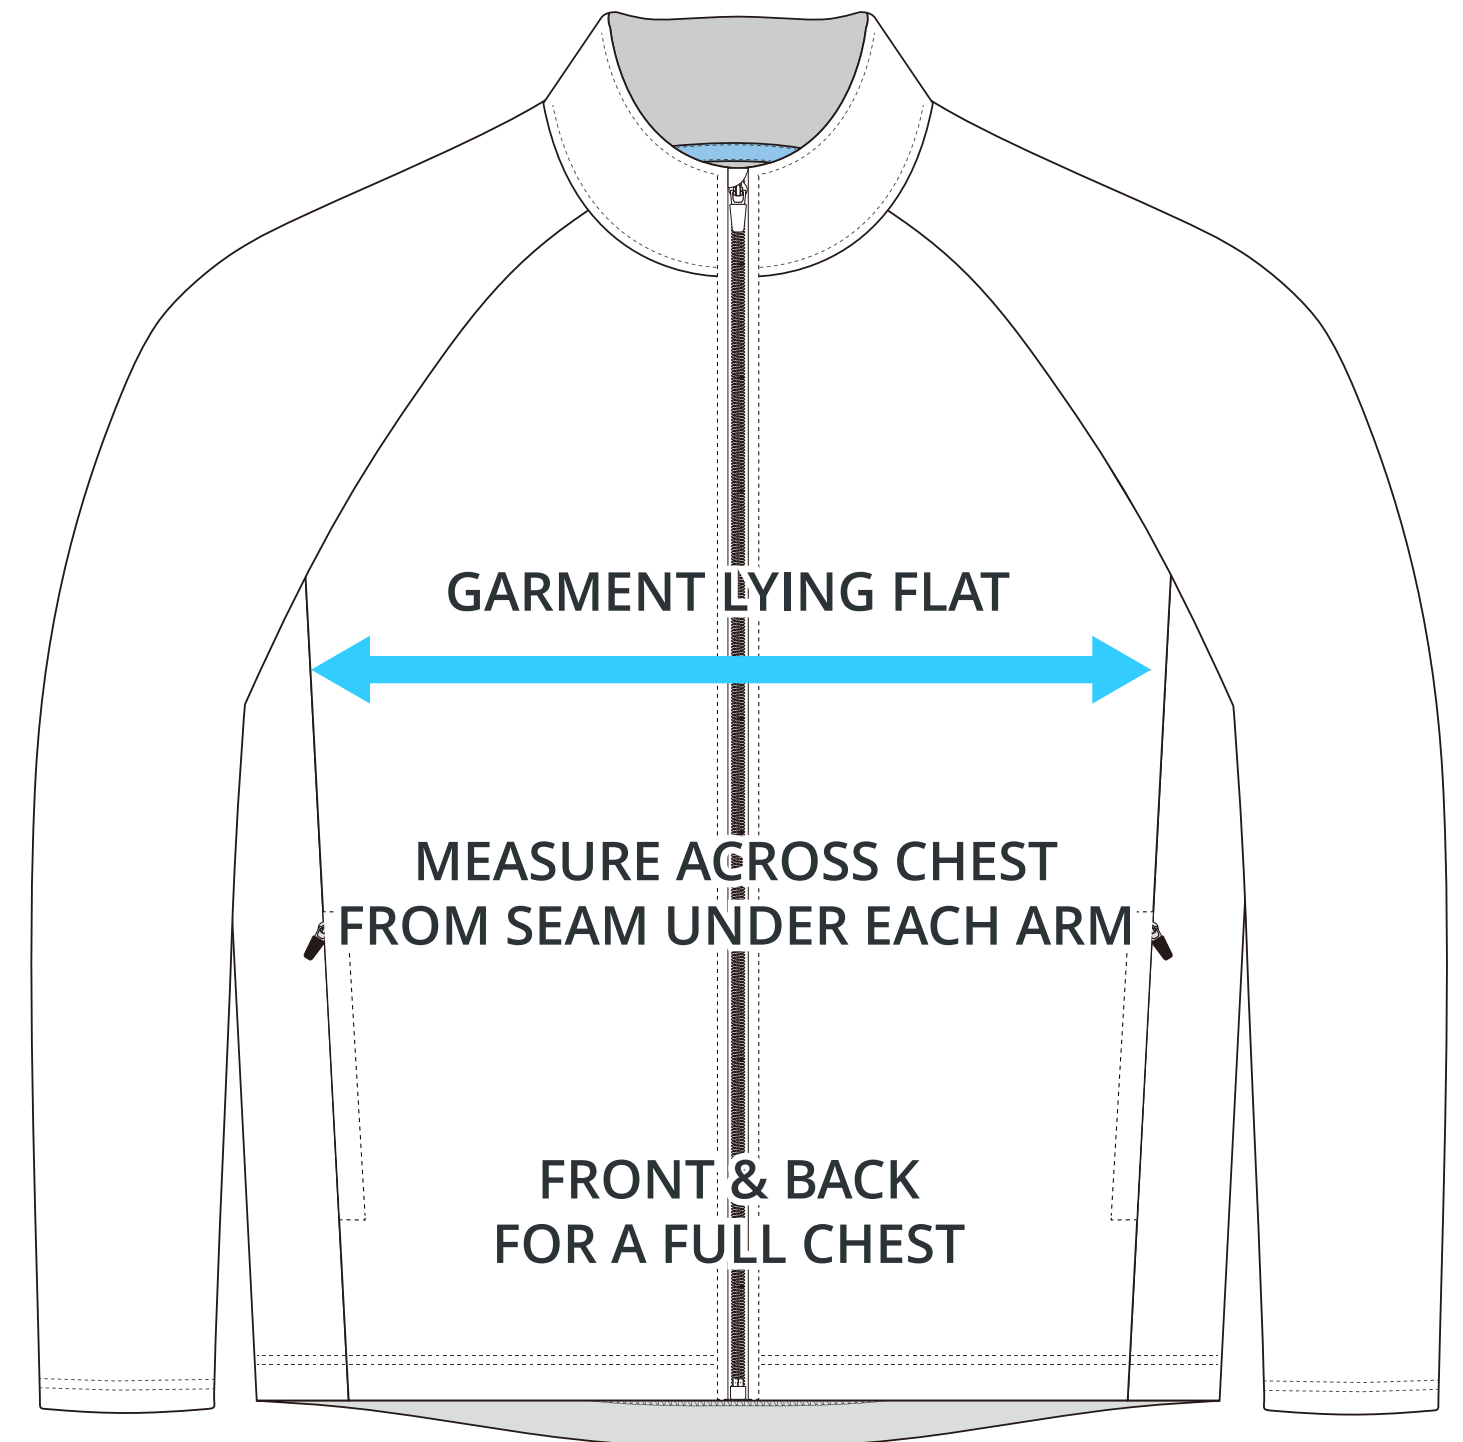

SIZING CHART

APEX SOFTSHELL JACKET - MESH LINER

Part #: AW-OWJS-201

ADULT SIZING

SIZING CHART(inches)	XS	S	M	L	XL	2XL	3XL	4XL
1/2 Chest	18.90	20.08	21.26	22.83	24.41	25.98	27.56	29.13
Front length (From CB)	24.02	25.20	26.38	27.17	27.95	28.74	29.53	30.31
Back length (From CB)	25.00	26.18	27.36	28.15	28.94	29.72	30.51	31.30

SIZING CHART(cm)	XS	S	M	L	XL	2XL	3XL	4XL
1/2 Chest	48.00	51.00	54.00	58.00	62.00	66.00	70.00	74.00
Front length (From CB)	61.00	64.00	67.00	69.00	71.00	73.00	75.00	77.00
Back length (From CB)	63.50	66.50	69.50	71.50	73.50	75.50	77.50	79.50

HALF CHEST FULL CHEST

To find your size, compare measurements with a similar garment that fits you well.