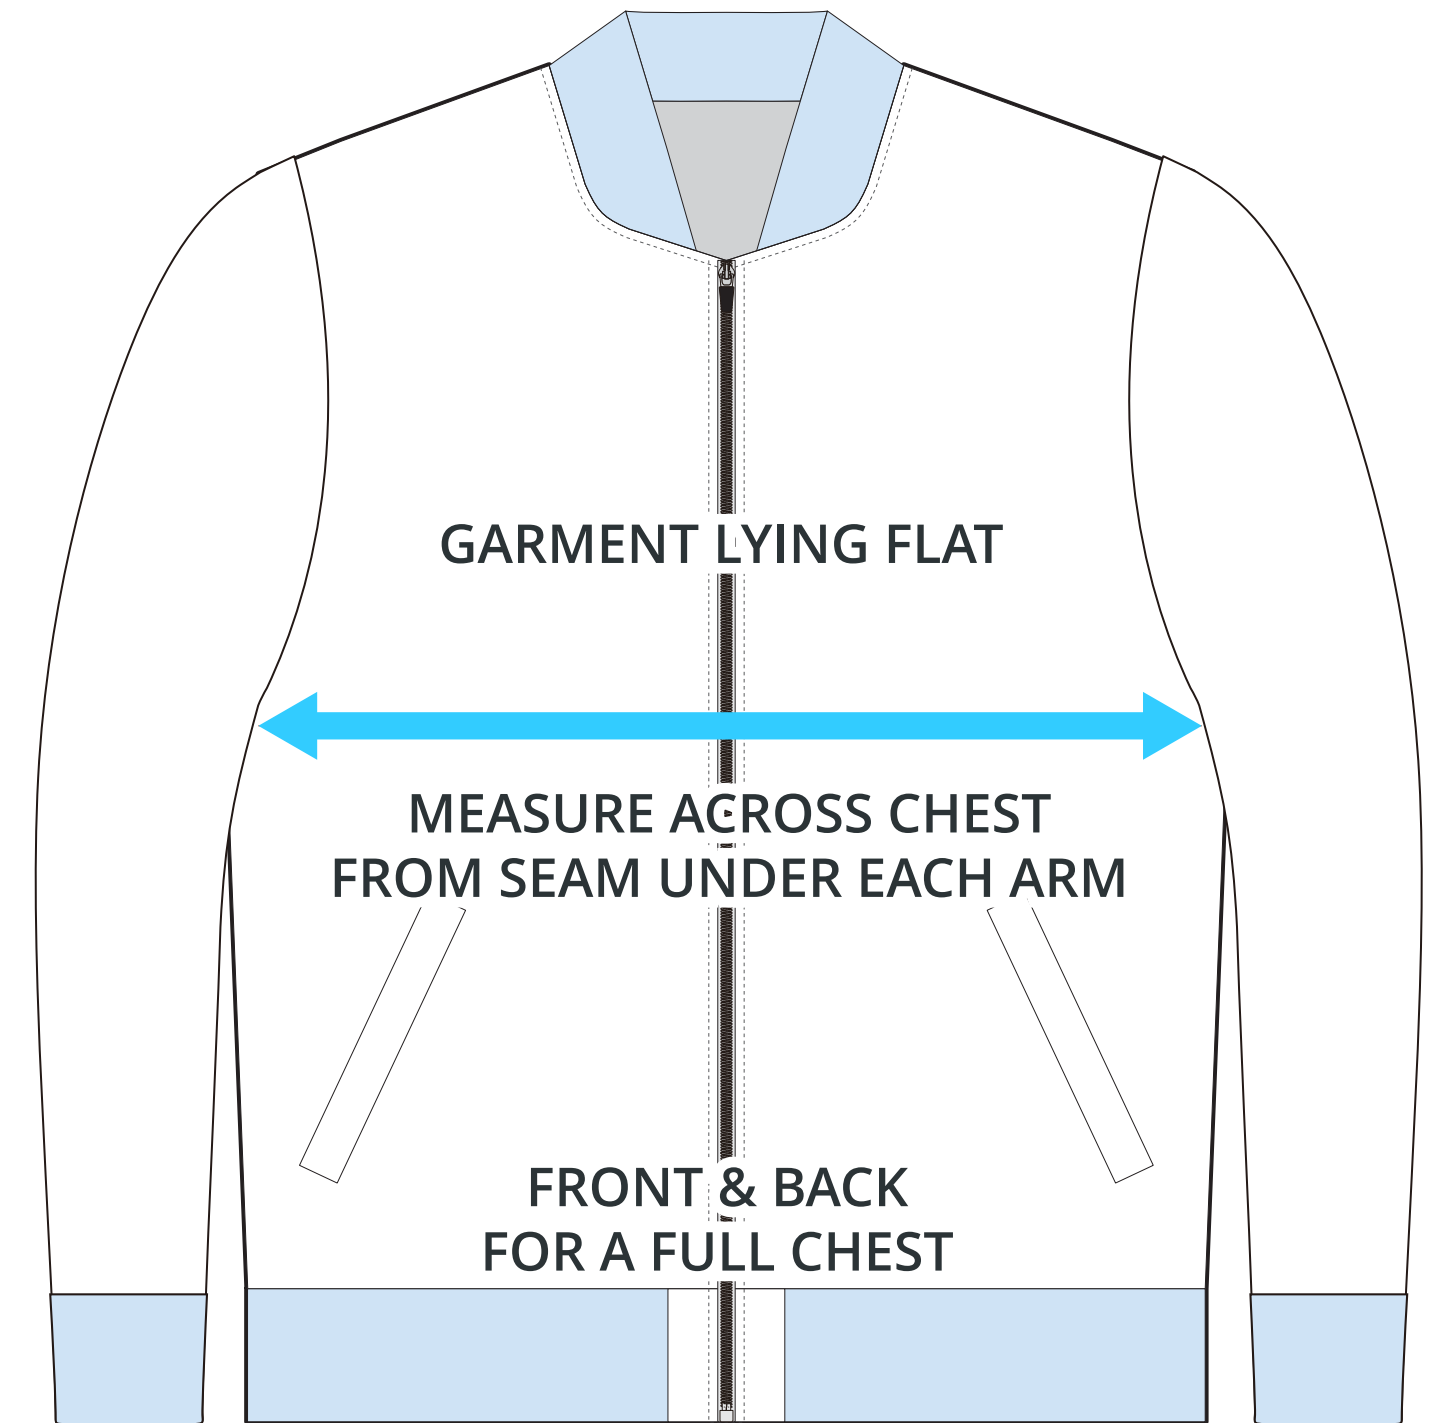

SIZING CHART

VARSITY JACKET - FLEECE LINER

Part #: AW-OWJS-106

ADULT SIZING

SIZING CHART(inches)	S	M	L	XL	2XL	3XL	4XL	5XL
1/2 Chest	22.05	23.23	24.80	26.77	28.74	30.71	32.68	34.65
Front length (HSP)	27.56	28.74	29.92	31.10	31.89	32.68	33.46	34.25
Back length (HSP)	27.56	28.74	29.92	31.10	31.89	32.68	33.46	34.25

SIZING CHART(cm)	S	M	L	XL	2XL	3XL	4XL	5XL
1/2 Chest	56.00	59.00	63.00	68.00	73.00	78.00	83.00	88.00
Front length (HSP)	70.00	73.00	76.00	79.00	81.00	83.00	85.00	87.00
Back length (HSP)	70.00	73.00	76.00	79.00	81.00	83.00	85.00	87.00

YOUTH SIZING

SIZING CHART(inches)	YXS	YS	YM	YL	YXL
1/2 Chest	16.14	17.32	18.50	19.69	20.87
Front length (HSP)	19.69	21.26	22.83	24.41	25.98
Back length (HSP)	19.69	21.26	22.83	24.41	25.98

SIZING CHART(cm)	YXS	YS	YM	YL	YXL
1/2 Chest	41.00	44.00	47.00	50.00	53.00
Front length (HSP)	50.00	54.00	58.00	62.00	66.00
Back length (HSP)	50.00	54.00	58.00	62.00	66.00

HALF CHEST FULL CHEST

To find your size, compare measurements with a similar garment that fits you well.