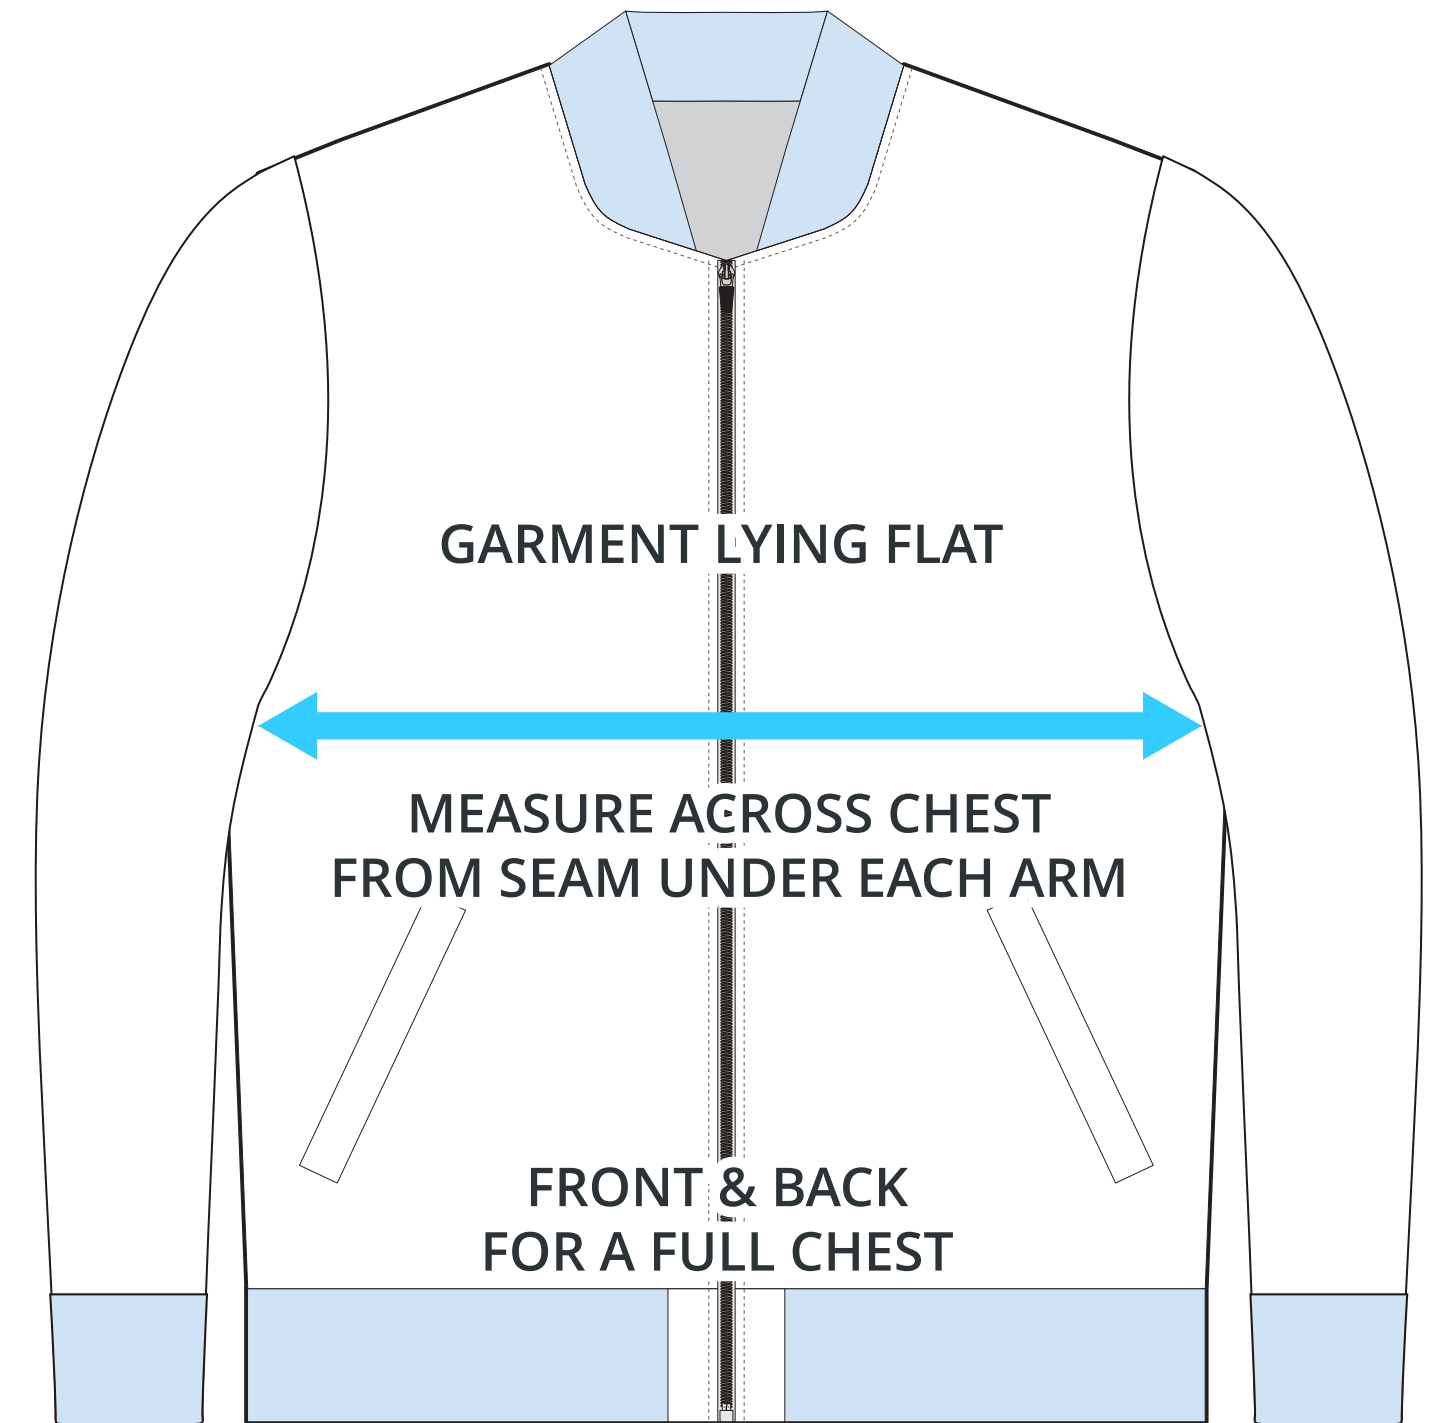

SIZING CHART

VARSITY JACKET - MESH LINER

Part #: AW-OWJS-105

ADULT SIZING

SIZING CHART(inches)	S	M	L	XL	2XL	3XL	4XL	5XL
1/2 Chest	22.05	23.23	24.80	26.77	28.74	30.71	32.68	34.65
Front length (HSP)	27.56	28.74	29.92	31.10	31.89	32.68	33.46	34.25
Back length (HSP)	27.56	28.74	29.92	31.10	31.89	32.68	33.46	34.25

SIZING CHART(cm)	S	M	L	XL	2XL	3XL	4XL	5XL
1/2 Chest	56.00	59.00	63.00	68.00	73.00	78.00	83.00	88.00
Front length (HSP)	70.00	73.00	76.00	79.00	81.00	83.00	85.00	87.00
Back length (HSP)	70.00	73.00	76.00	79.00	81.00	83.00	85.00	87.00

YOUTH SIZING

SIZING CHART(inches)	YXS	YS	YM	YL	YXL
1/2 Chest	16.14	17.32	18.50	19.69	20.87
Front length (HSP)	19.69	21.26	22.83	24.41	25.98
Back length (HSP)	19.69	21.26	22.83	24.41	25.98

SIZING CHART(cm)	YXS	YS	YM	YL	YXL
1/2 Chest	41.00	44.00	47.00	50.00	53.00
Front length (HSP)	50.00	54.00	58.00	62.00	66.00
Back length (HSP)	50.00	54.00	58.00	62.00	66.00

HALF CHEST FULL CHEST

To find your size, compare measurements with a similar garment that fits you well.