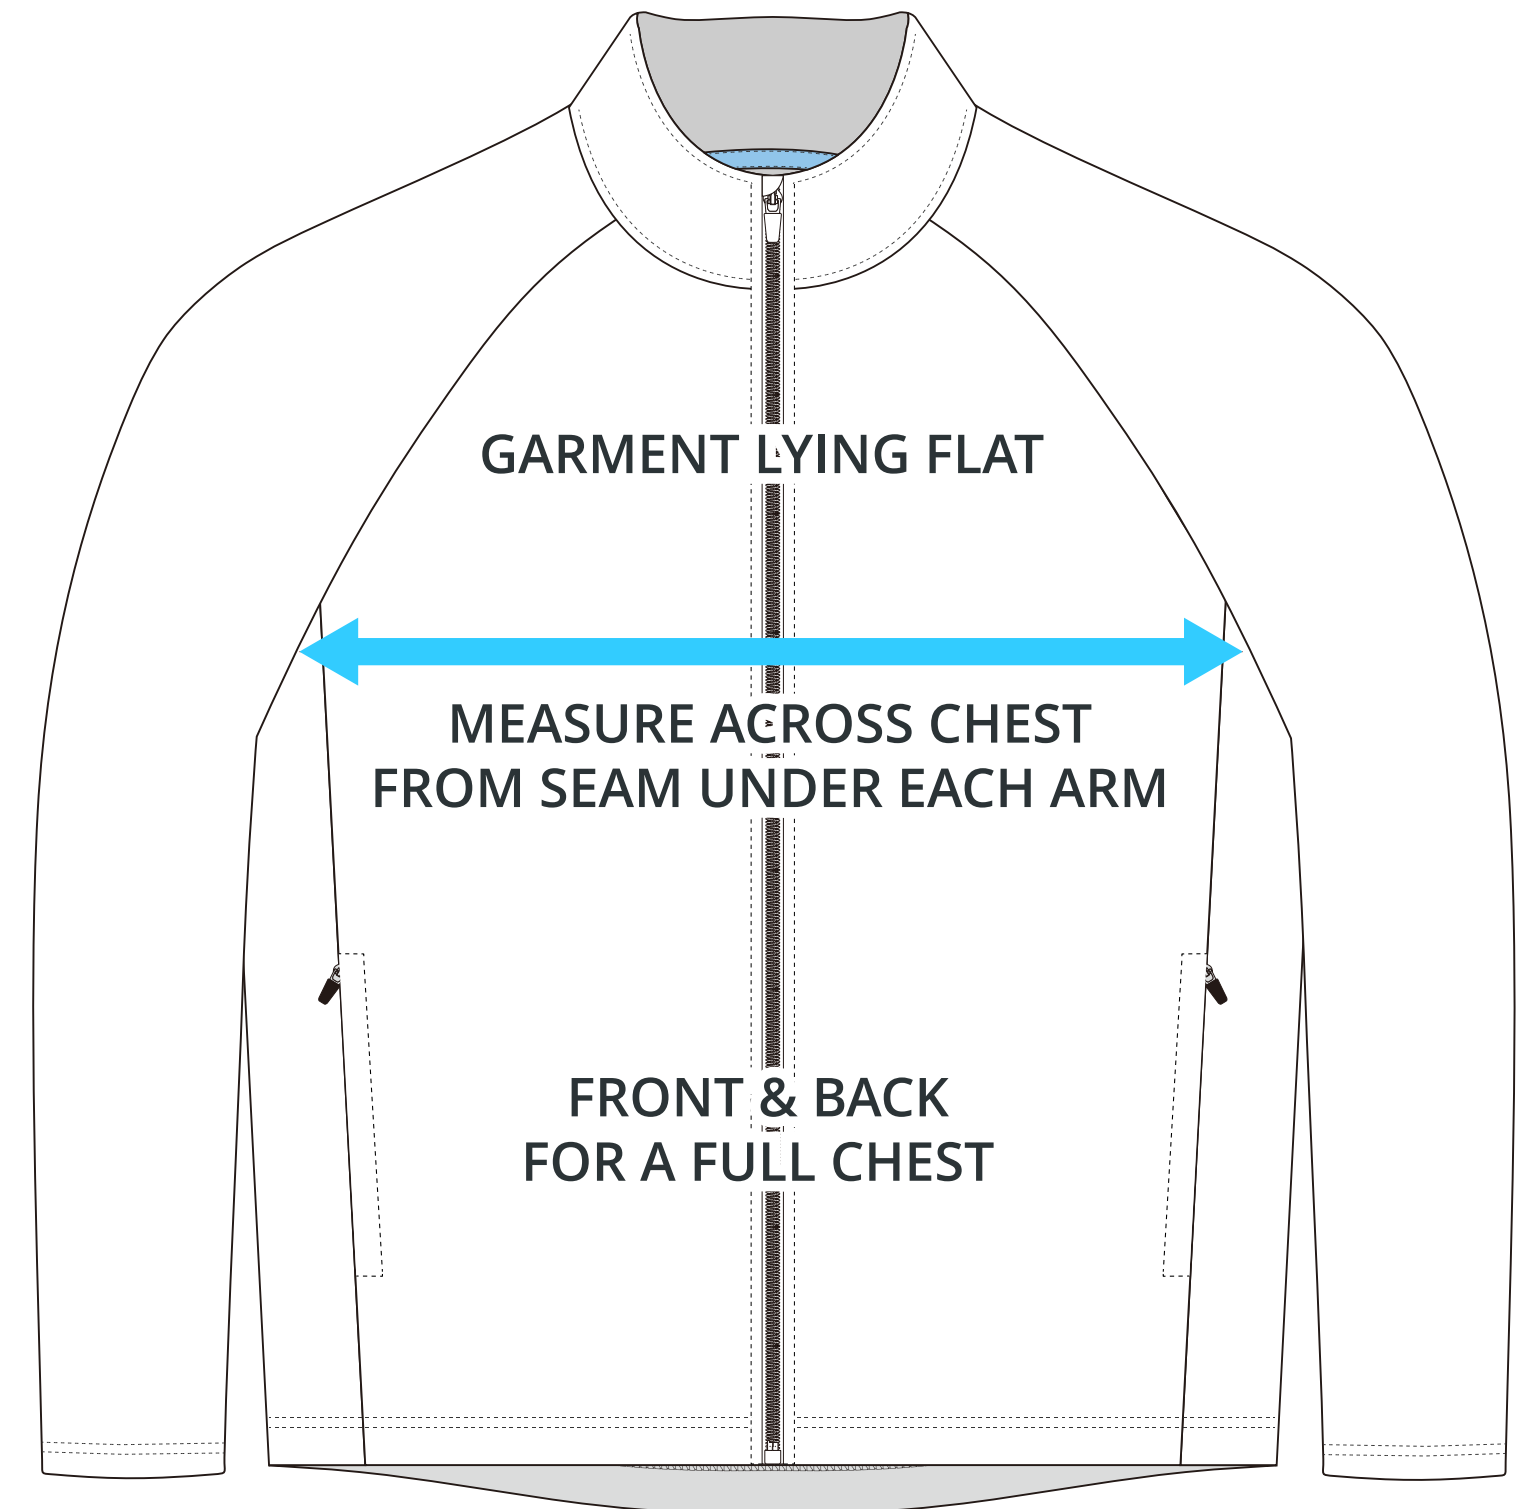

SIZING CHART

APEX SOFTSHELL JACKET - FLEECE LINER

Part #: AW-OWJS-102

ADULT SIZING

SIZING CHART(inches)	S	M	L	XL	2XL	3XL	4XL
1/2 Chest	21.26	22.44	23.62	25.98	27.95	29.92	31.89
Back length (From CB)	28.15	28.94	29.72	30.51	30.91	31.69	32.48
Front length (From CB)	27.17	27.95	28.74	29.53	29.92	30.71	31.50

SIZING CHART(cm)	S	M	L	XL	2XL	3XL	4XL
1/2 Chest	54	57	60	66	71	76	81
Back length (From CB)	71.5	73.5	75.5	77.5	78.5	80.5	82.5
Front length (From CB)	69	71	73	75	76	78	80

YOUTH SIZING

SIZING CHART(inches)	YXS	YS	YM	YL	YXL
1/2 Chest	15.75	16.93	18.11	19.29	20.47
Back length (From CB)	19.88	21.46	23.03	25.00	26.57
Front length (From CB)	18.90	20.47	22.05	24.02	25.59

SIZING CHART(cm)	YXS	YS	YM	YL	YXL
1/2 Chest	40	43	46	49	52
Back length (From CB)	50.5	54.5	58.5	63.5	67.5
Front length (From CB)	48	52	56	61	65

HALF CHEST FULL CHEST

To find your size, compare measurements with a similar garment that fits you well.