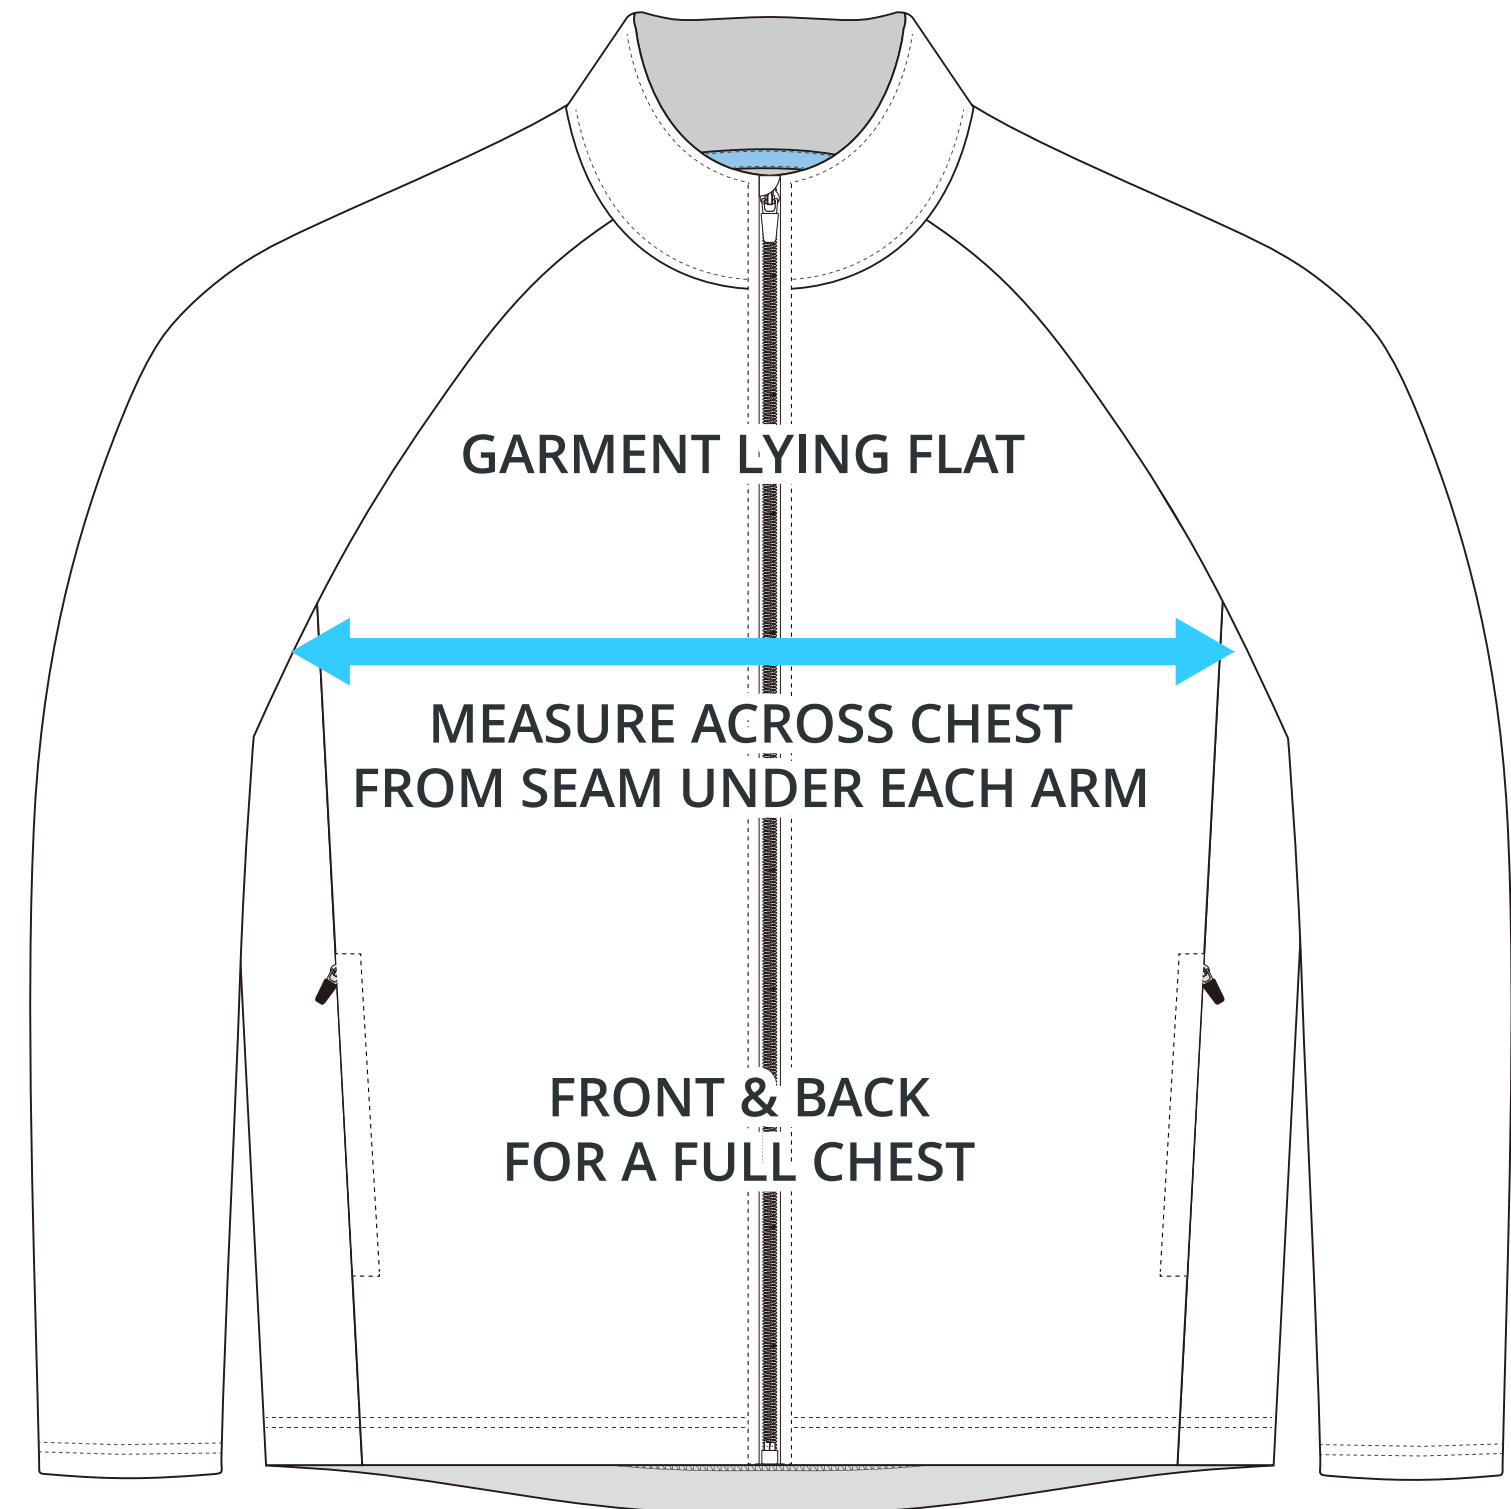

SIZING CHART

APEX SOFTSHELL JACKET - MESH LINER

Part #: AW-OWJS-101

ADULT SIZING

SIZING CHART(inches)	S	M	L	XL	2XL	3XL	4XL
1/2 Chest	21.26	22.44	23.62	25.98	27.95	29.92	31.89
Back length (From CB)	28.15	28.94	29.72	30.51	30.91	31.69	32.48
Front length (From CB)	27.17	27.95	28.74	29.53	29.92	30.71	31.50

SIZING CHART(cm)	S	M	L	XL	2XL	3XL	4XL
1/2 Chest	54	57	60	66	71	76	81
Back length (From CB)	71.5	73.5	75.5	77.5	78.5	80.5	82.5
Front length (From CB)	69	71	73	75	76	78	80

YOUTH SIZING

SIZING CHART(inches)	YXS	YS	YM	YL	YXL
1/2 Chest	15.75	16.93	18.11	19.29	20.47
Back length (From CB)	19.88	21.46	23.03	25.00	26.57
Front length (From CB)	18.90	20.47	22.05	24.02	25.59

SIZING CHART(cm)	YXS	YS	YM	YL	YXL
1/2 Chest	40	43	46	49	52
Back length (From CB)	50.5	54.5	58.5	63.5	67.5
Front length (From CB)	48	52	56	61	65

HALF CHEST FULL CHEST

To find your size, compare measurements with a similar garment that fits you well.