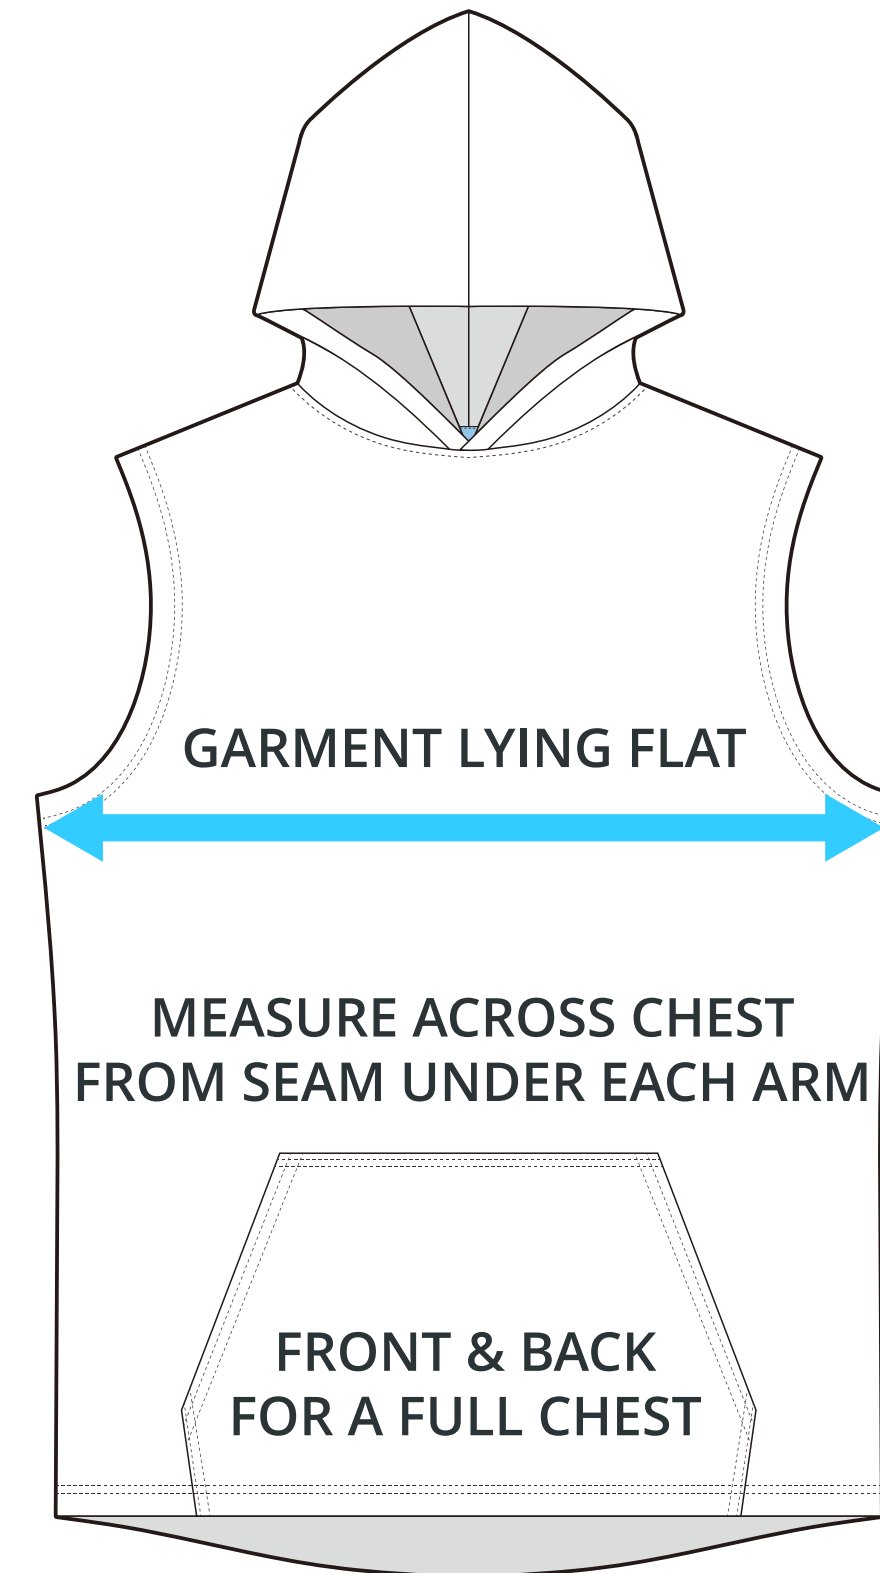

SIZING CHART

SHOOTAROUND SLEEVELESS

Part #: AW-HDS-752

ADULT SIZING

SIZING CHART(inches)	S	M	L	XL	2XL	3XL	4XL	5XL
1/2 Chest	20.87	22.05	23.23	24.80	26.77	28.74	30.71	32.68
Front length (HSP)	27.56	28.74	29.92	31.10	31.89	32.68	33.46	34.25
Back length (HSP)	27.56	28.74	29.92	31.10	31.89	32.68	33.46	34.25

SIZING CHART(cm)	S	M	L	XL	2XL	3XL	4XL	5XL
1/2 Chest	53.00	56.00	59.00	63.00	68.00	73.00	78.00	83.00
Front length (HSP)	70.00	73.00	76.00	79.00	81.00	83.00	85.00	87.00
Back length (HSP)	70.00	73.00	76.00	79.00	81.00	83.00	85.00	87.00

YOUTH SIZING

SIZING CHART(inches)	YXS	YS	YM	YL	YXL
1/2 Chest	14.96	16.14	17.32	18.50	19.69
Front length (HSP)	19.69	21.26	22.83	24.41	25.98
Back length (HSP)	19.69	21.26	22.83	24.41	25.98

SIZING CHART(cm)	YXS	YS	YM	YL	YXL
1/2 Chest	38.00	41.00	44.00	47.00	50.00
Front length (HSP)	50.00	54.00	58.00	62.00	66.00
Back length (HSP)	50.00	54.00	58.00	62.00	66.00

HALF CHEST FULL CHEST

To find your size, compare measurements with a similar garment that fits you well.