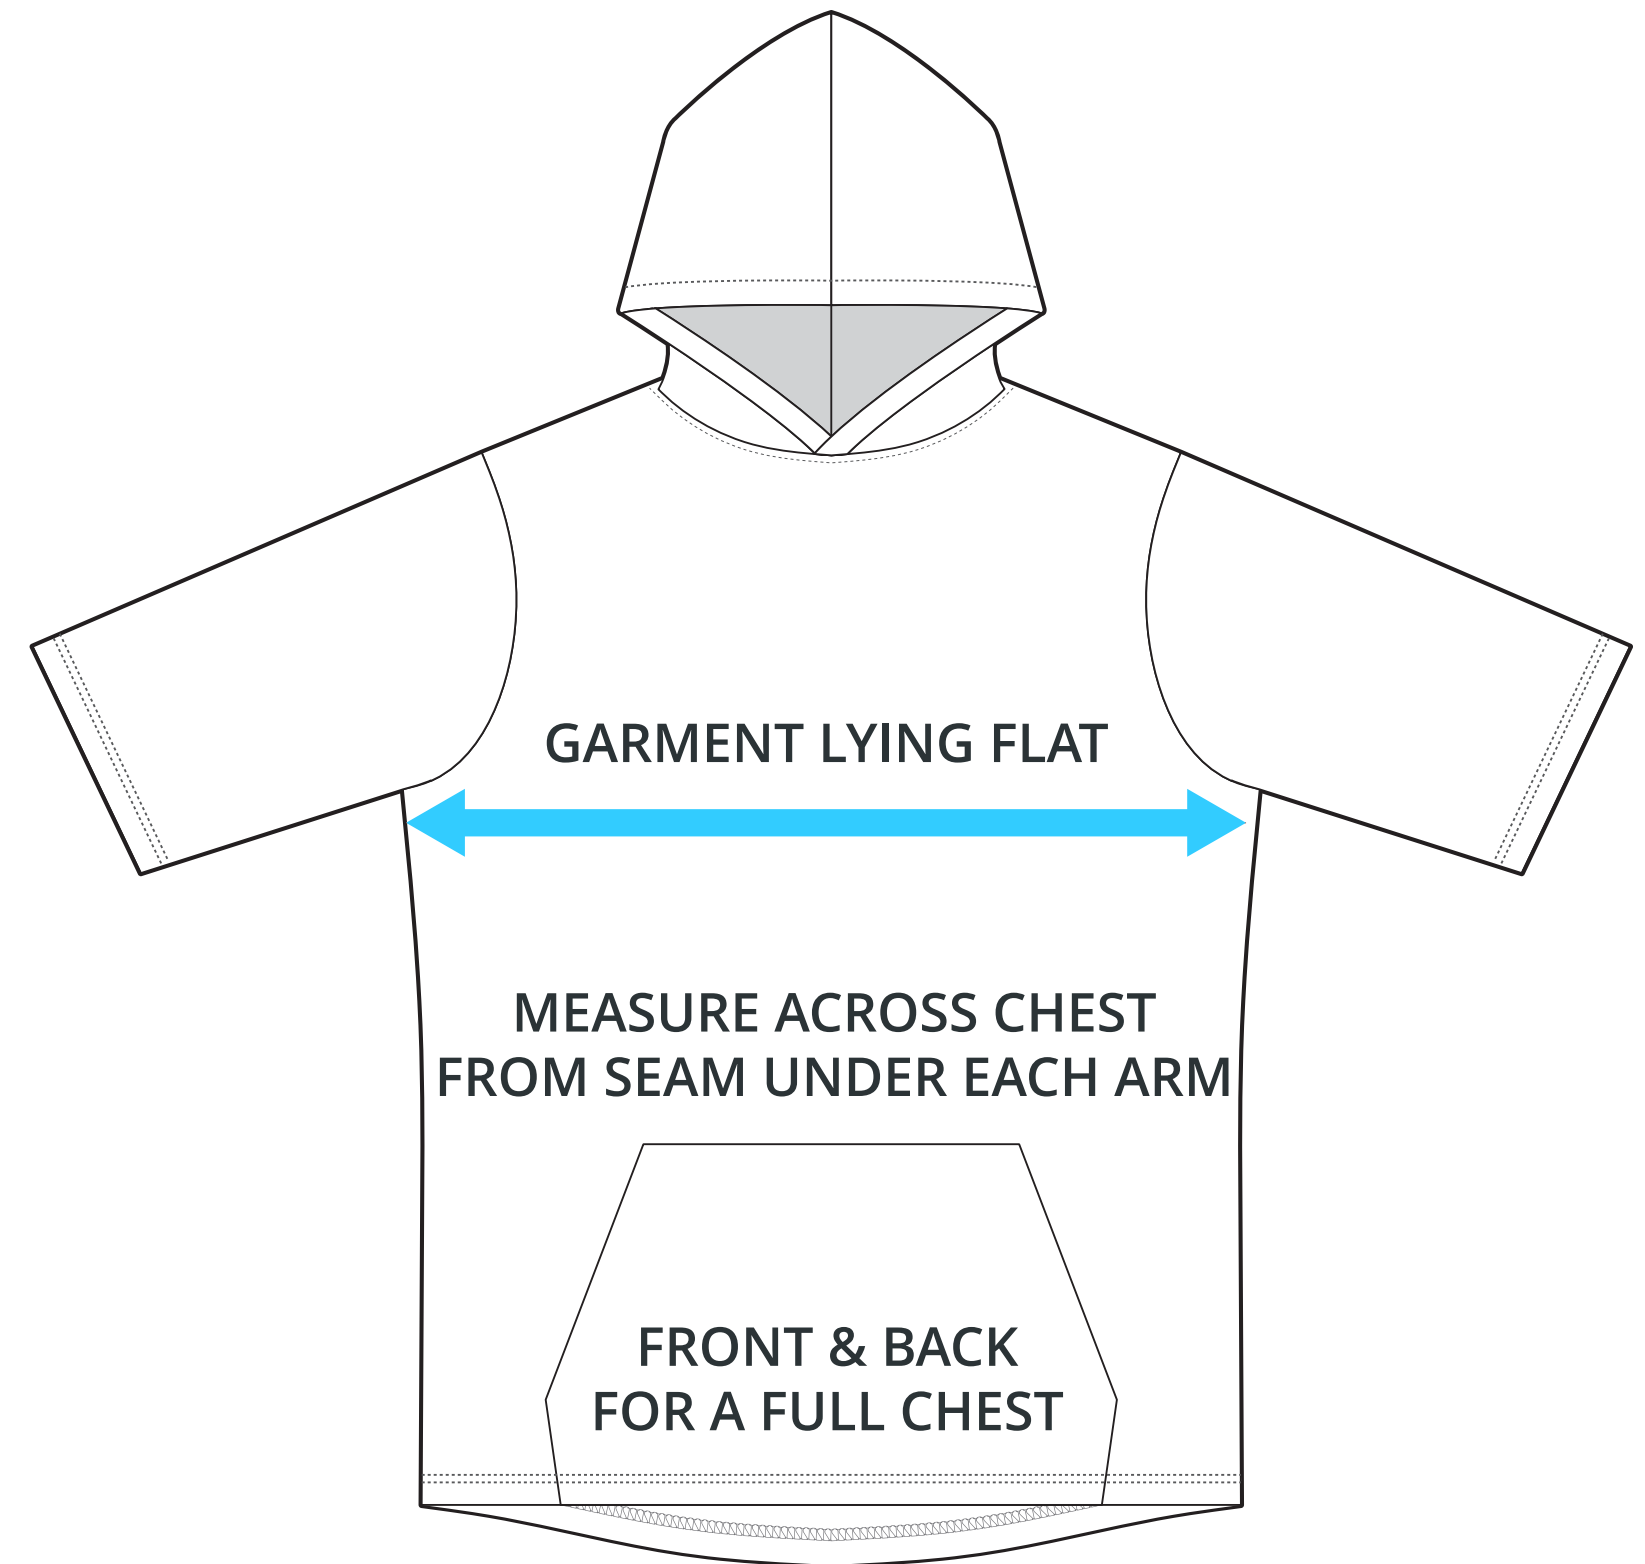

SIZING CHART

SHOOTAROUND SHORT SLEEVE

Part #: AW-HDS-751

ADULT SIZING

SIZING CHART(inches)	S	M	L	XL	2XL	3XL	4XL	5XL
1/2 Chest	20.87	22.05	23.23	24.80	26.77	28.74	30.71	32.68
Front length (HSP)	27.56	28.74	29.92	31.10	31.89	32.68	33.46	34.25
Back length (HSP)	27.56	28.74	29.92	31.10	31.89	32.68	33.46	34.25

SIZING CHART(cm)	S	M	L	XL	2XL	3XL	4XL	5XL
1/2 Chest	53.00	56.00	59.00	63.00	68.00	73.00	78.00	83.00
Front length (HSP)	70.00	73.00	76.00	79.00	81.00	83.00	85.00	87.00
Back length (HSP)	70.00	73.00	76.00	79.00	81.00	83.00	85.00	87.00

YOUTH SIZING

SIZING CHART(inches)	YXS	YS	YM	YL	YXL
1/2 Chest	14.96	16.14	17.32	18.50	19.69
Front length (HSP)	19.69	21.26	22.83	24.41	25.98
Back length (HSP)	19.69	21.26	22.83	24.41	25.98

SIZING CHART(cm)	YXS	YS	YM	YL	YXL
1/2 Chest	38.00	41.00	44.00	47.00	50.00
Front length (HSP)	50.00	54.00	58.00	62.00	66.00
Back length (HSP)	50.00	54.00	58.00	62.00	66.00

**HALF CHEST
FULL CHEST**

To find your size, compare measurements with a similar garment that fits you well.