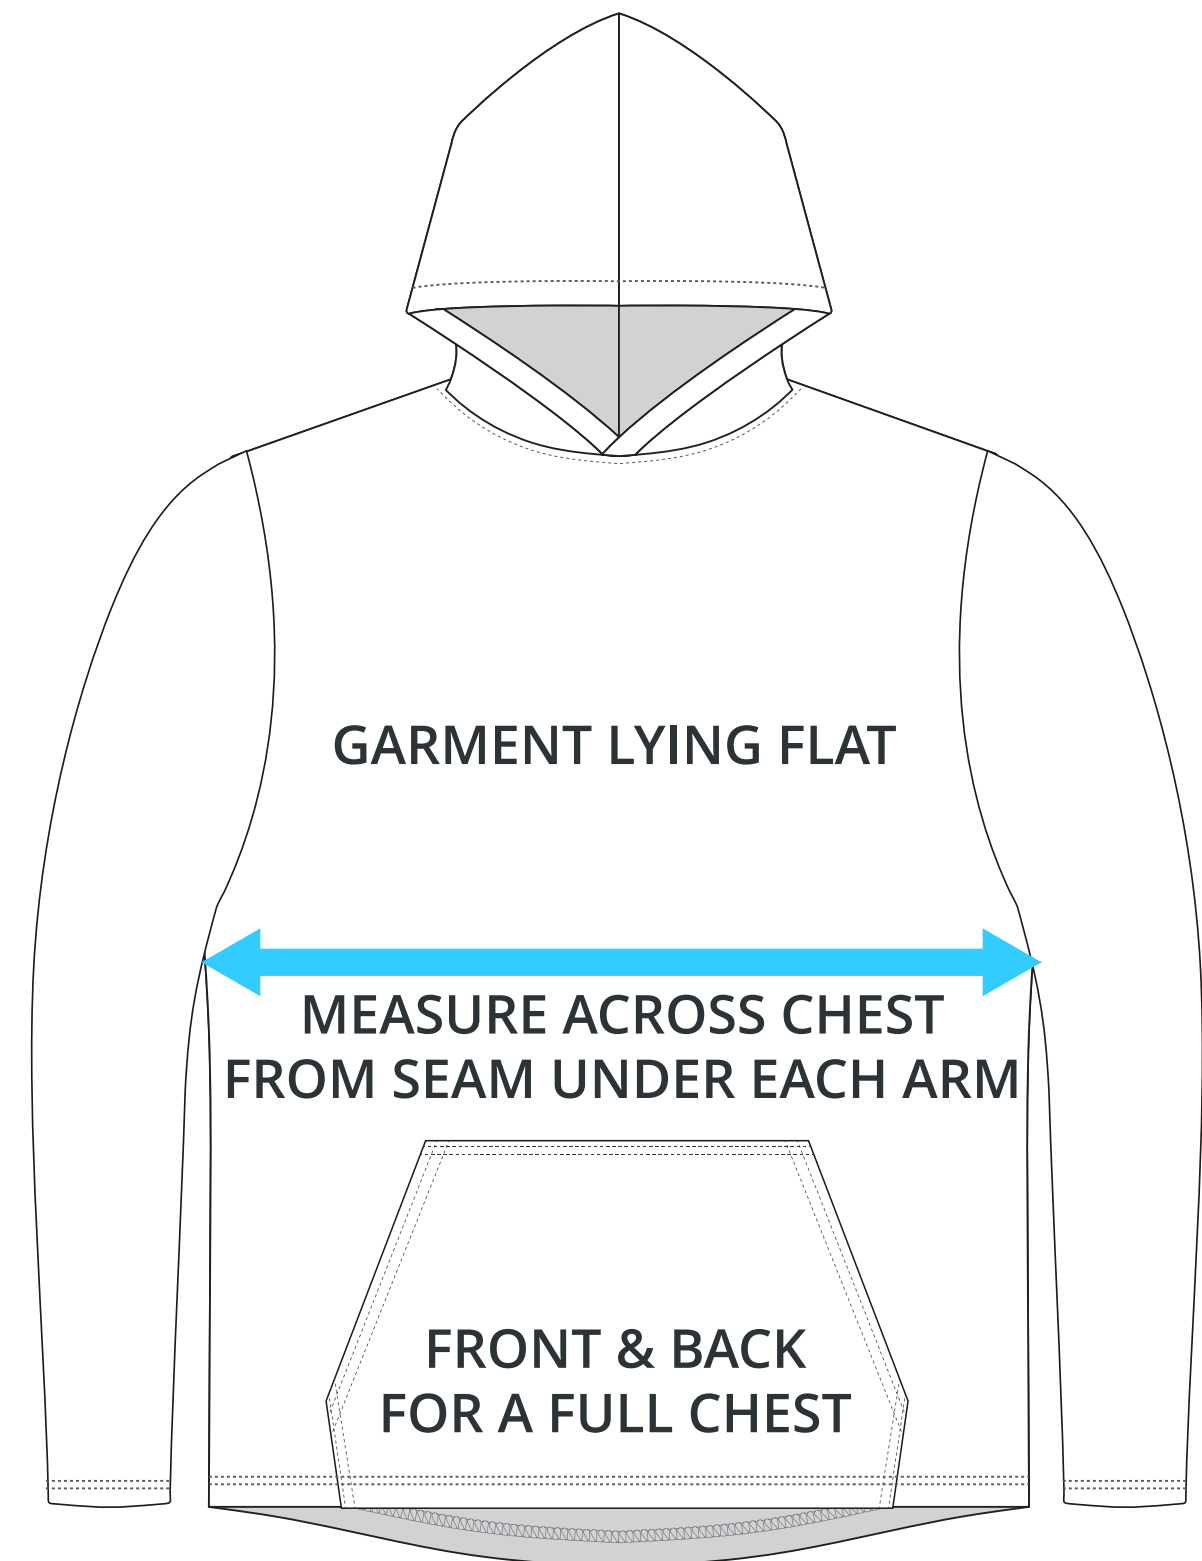

SIZING CHART

SHOOTAROUND LONG SLEEVE

Part #: AW-HDS-750

ADULT SIZING

SIZING CHART(inches)	S	M	L	XL	2XL	3XL	4XL	5XL
1/2 Chest	20.87	22.05	23.23	24.80	26.77	28.74	30.71	32.68
Front length (HSP)	27.56	28.74	29.92	31.10	31.89	32.68	33.46	34.25
Back length (HSP)	27.56	28.74	29.92	31.10	31.89	32.68	33.46	34.25

SIZING CHART(cm)	S	M	L	XL	2XL	3XL	4XL	5XL
1/2 Chest	53.00	56.00	59.00	63.00	68.00	73.00	78.00	83.00
Front length (HSP)	70.00	73.00	76.00	79.00	81.00	83.00	85.00	87.00
Back length (HSP)	70.00	73.00	76.00	79.00	81.00	83.00	85.00	87.00

YOUTH SIZING

SIZING CHART(inches)	YXS	YS	YM	YL	YXL
1/2 Chest	14.96	16.14	17.32	18.50	19.69
Front length (HSP)	19.69	21.26	22.83	24.41	25.98
Back length (HSP)	19.69	21.26	22.83	24.41	25.98

SIZING CHART(cm)	YXS	YS	YM	YL	YXL
1/2 Chest	38.00	41.00	44.00	47.00	50.00
Front length (HSP)	50.00	54.00	58.00	62.00	66.00
Back length (HSP)	50.00	54.00	58.00	62.00	66.00

HALF CHEST FULL CHEST

To find your size, compare measurements with a similar garment that fits you well.