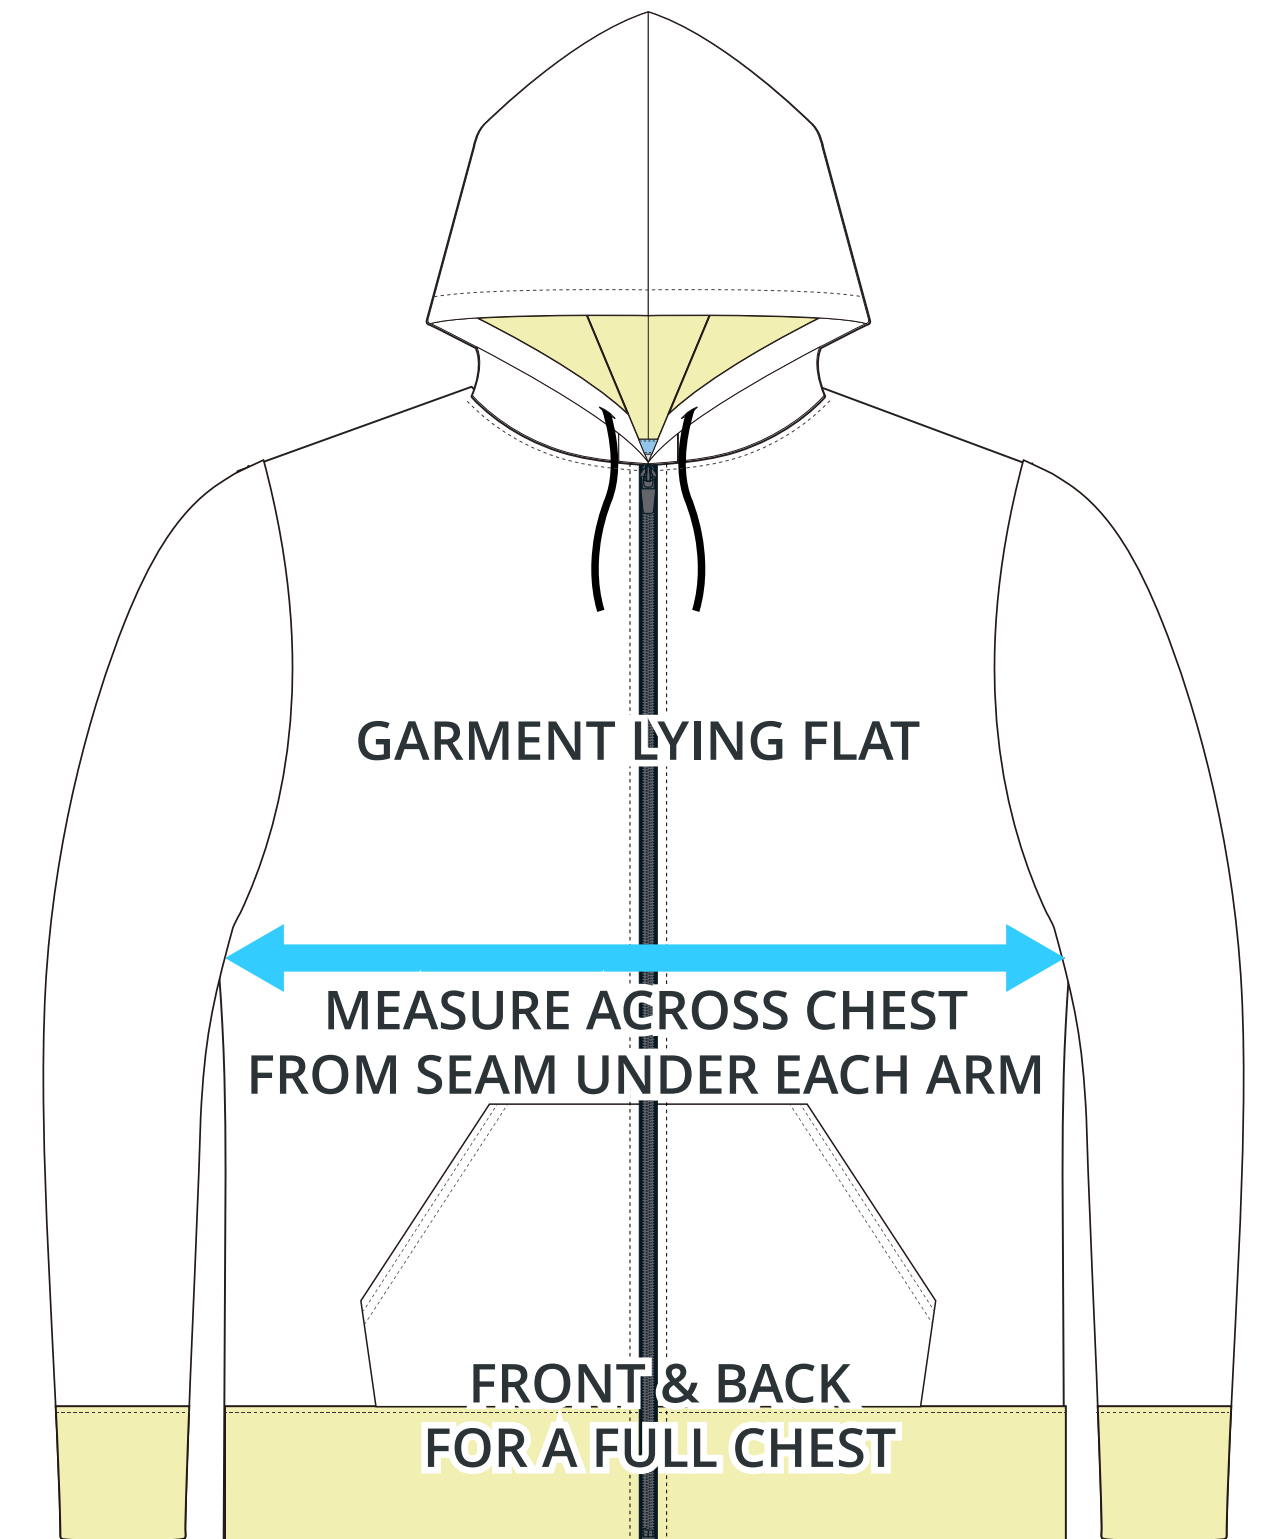

SIZING CHART

FREE SPIRIT - FULL ZIP FLEECE

Part #: AW-HDS-381

ADULT SIZING

SIZING CHART(inches)	S	M	L	XL	2XL
Back length (From CB)	24.80	25.20	25.59	26.38	26.77
1/2 Chest	18.50	20.08	21.26	22.83	24.41

SIZING CHART(cm)	S	M	L	XL	2XL
Back length (From CB)	63.00	64.00	65.00	67.00	68.00
1/2 Chest	47.00	51.00	54.00	58.00	62.00

GIRLS SIZING

SIZING CHART(inches)	GXS	GS	GM	GL	GXL
Back length (From CB)	18.90	19.69	20.47	21.26	22.05
1/2 Chest	14.17	14.96	15.75	16.54	17.32

SIZING CHART(cm)	GXS	GS	GM	GL	GXL
Back length (From CB)	48.00	50.00	52.00	54.00	56.00
1/2 Chest	36.00	38.00	40.00	42.00	44.00

HALF CHEST FULL CHEST

To find your size, compare measurements with a similar garment that fits you well.