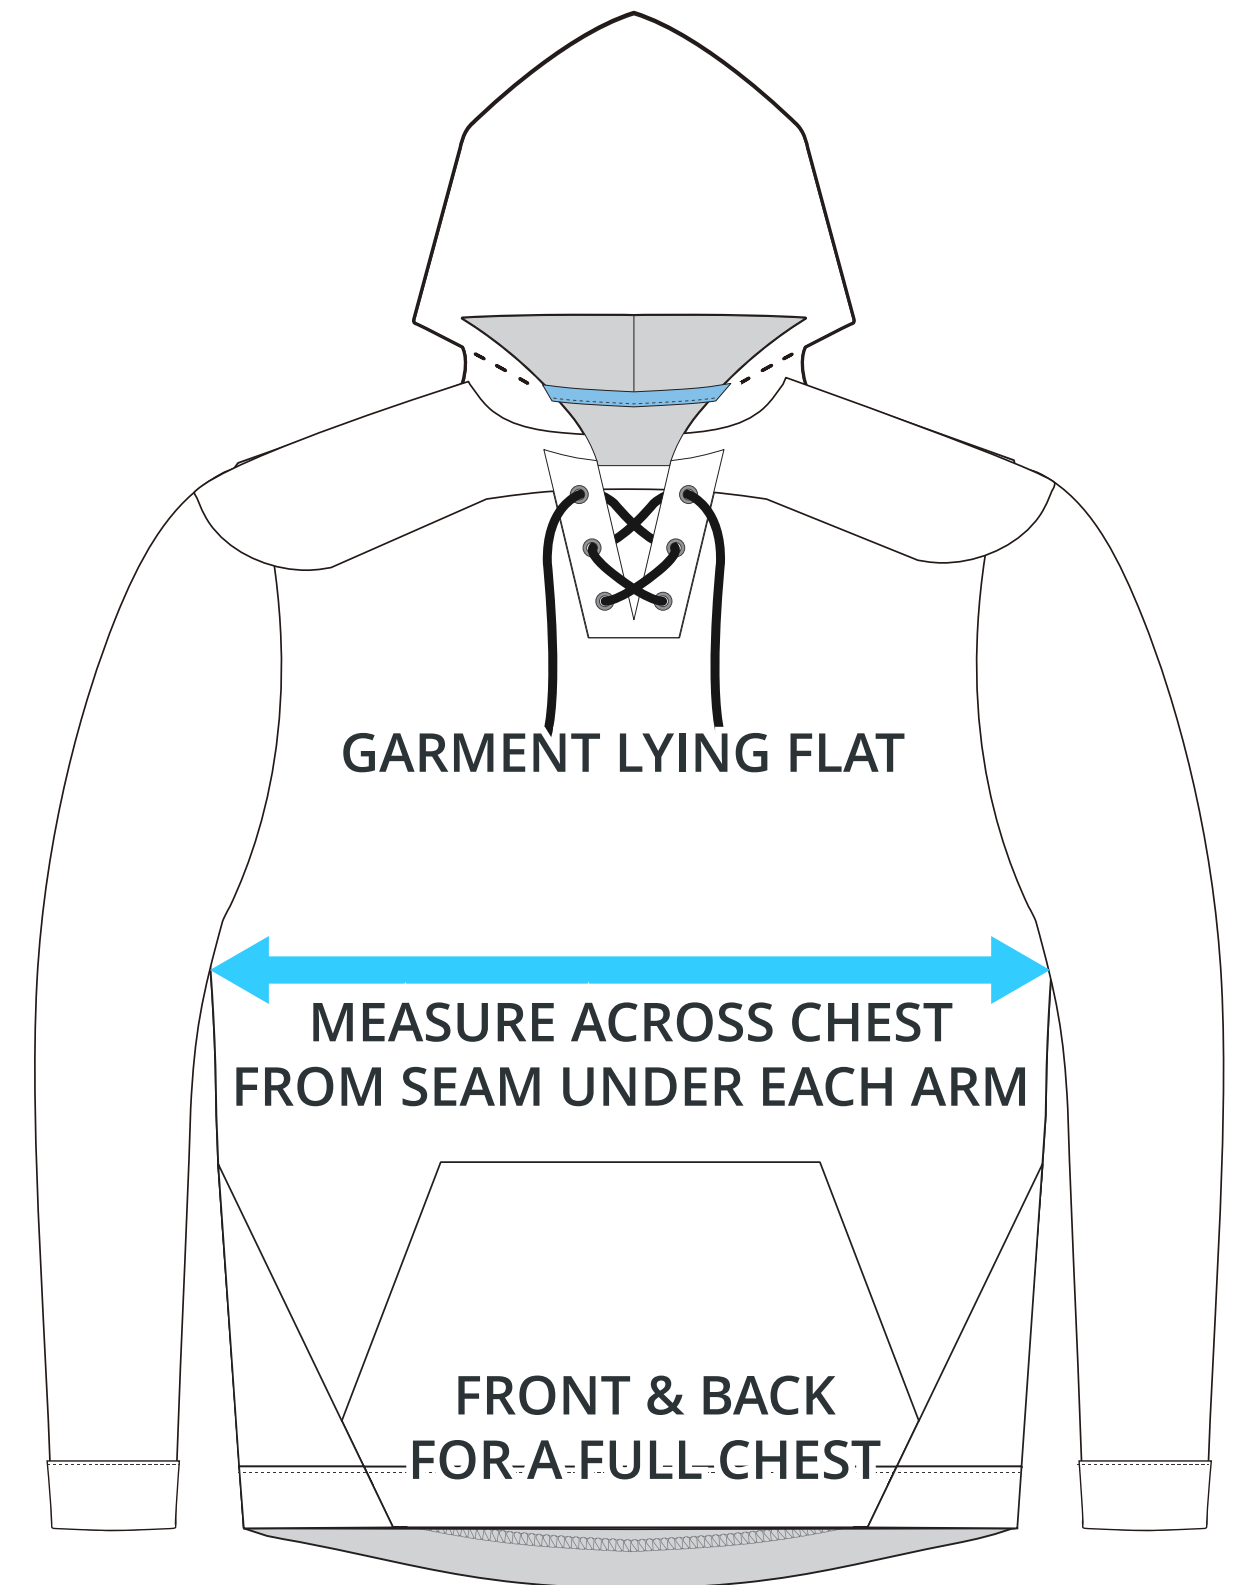

SIZING CHART

TRADITION PULLOVER - FLEECE

Part #: AW-HDS-361

ADULT SIZING

SIZING CHART(inches)	XS	S	M	L	XL	2XL	3XL	4XL
1/2 Chest	19.69	20.87	22.05	23.62	25.20	26.77	28.35	29.92
Front length (HSP)	24.80	25.59	26.38	27.17	27.95	28.74	29.53	30.31
Back length (HSP)	26.38	27.17	27.95	28.74	29.53	30.31	31.10	31.89

SIZING CHART(cm)	XS	S	M	L	XL	2XL	3XL	4XL
1/2 Chest	50.00	53.00	56.00	60.00	64.00	68.00	72.00	76.00
Front length (HSP)	63.00	65.00	67.00	69.00	71.00	73.00	75.00	77.00
Back length (HSP)	67.00	69.00	71.00	73.00	75.00	77.00	79.00	81.00

HALF CHEST FULL CHEST

To find your size, compare measurements with a similar garment that fits you well.