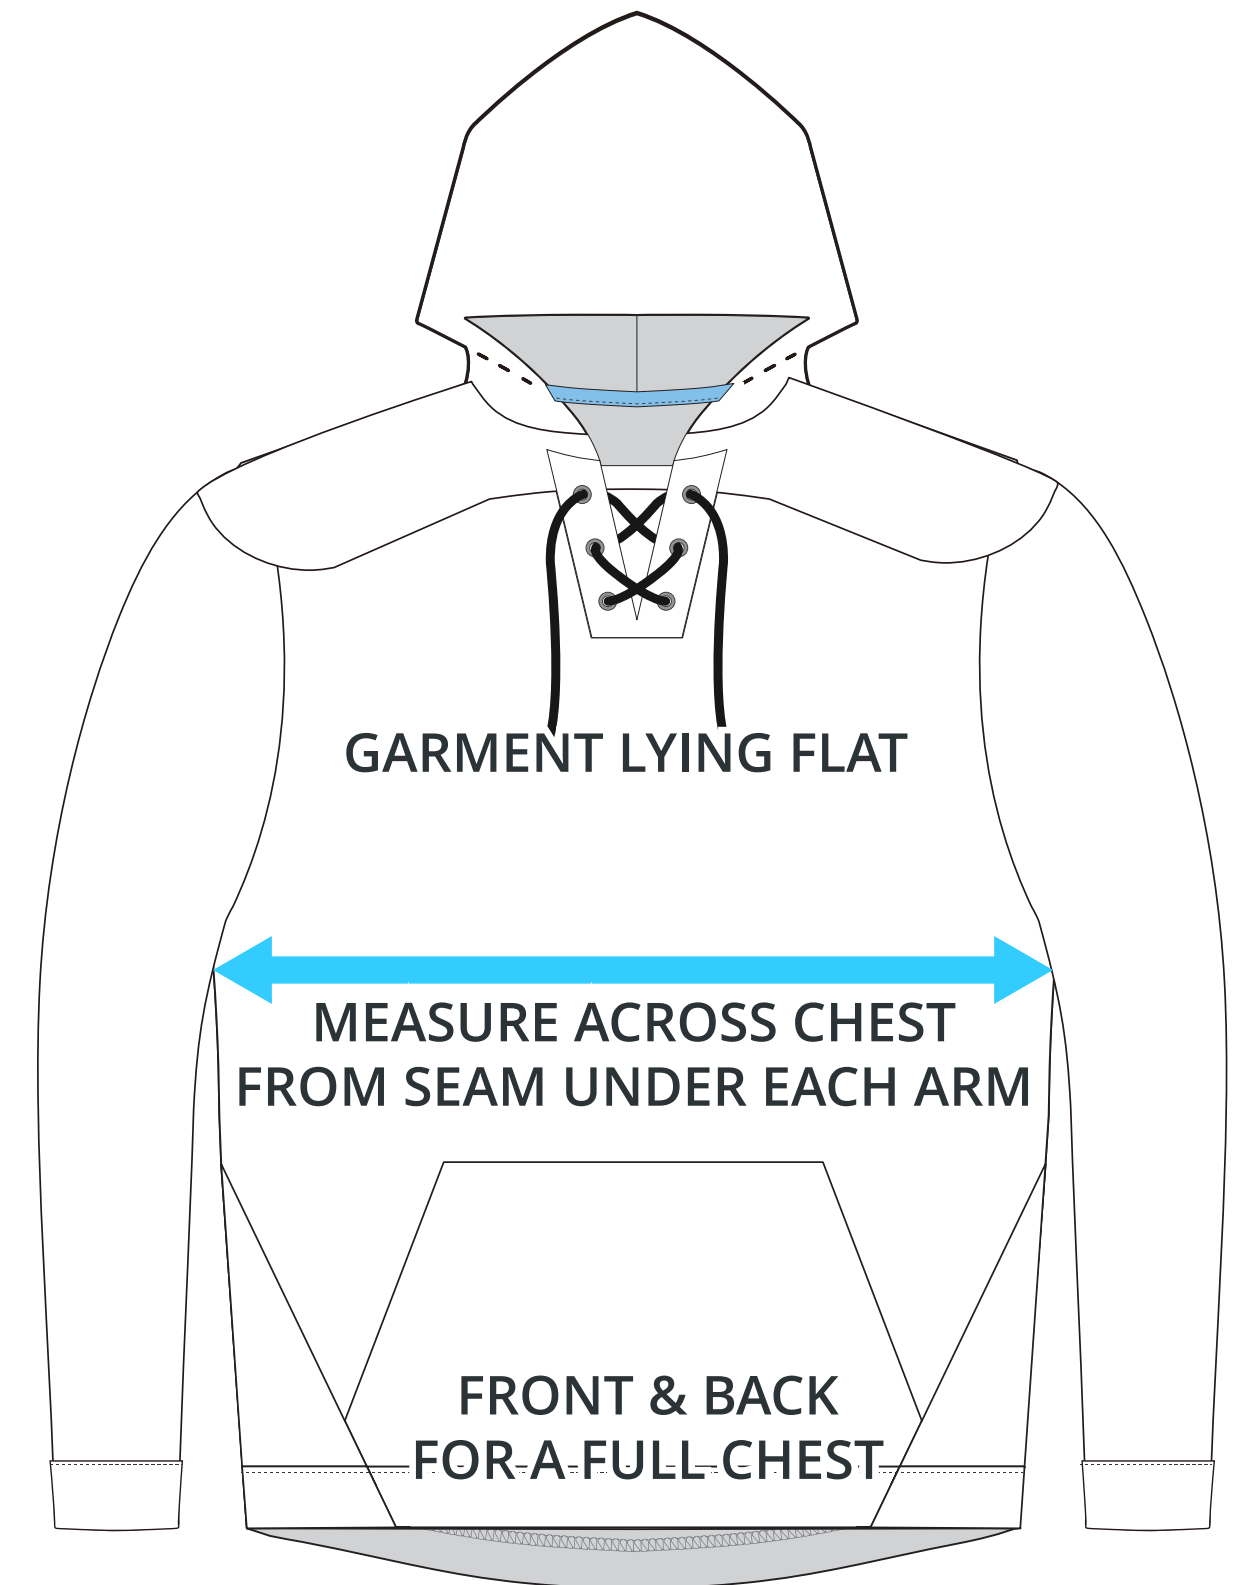

SIZING CHART

TRADITION PULLOVER - DNA

Part #: AW-HDS-360

ADULT SIZING

SIZING CHART(inches)	XS	S	M	L	XL	2XL	3XL	4XL
1/2 Chest	19.69	20.87	22.05	23.62	25.20	26.77	28.35	29.92
Front length (HSP)	24.80	25.59	26.38	27.17	27.95	28.74	29.53	30.31
Back length (HSP)	26.38	27.17	27.95	28.74	29.53	30.31	31.10	31.89

SIZING CHART(cm)	XS	S	M	L	XL	2XL	3XL	4XL
1/2 Chest	50.00	53.00	56.00	60.00	64.00	68.00	72.00	76.00
Front length (HSP)	63.00	65.00	67.00	69.00	71.00	73.00	75.00	77.00
Back length (HSP)	67.00	69.00	71.00	73.00	75.00	77.00	79.00	81.00

HALF CHEST FULL CHEST

To find your size, compare measurements with a similar garment that fits you well.