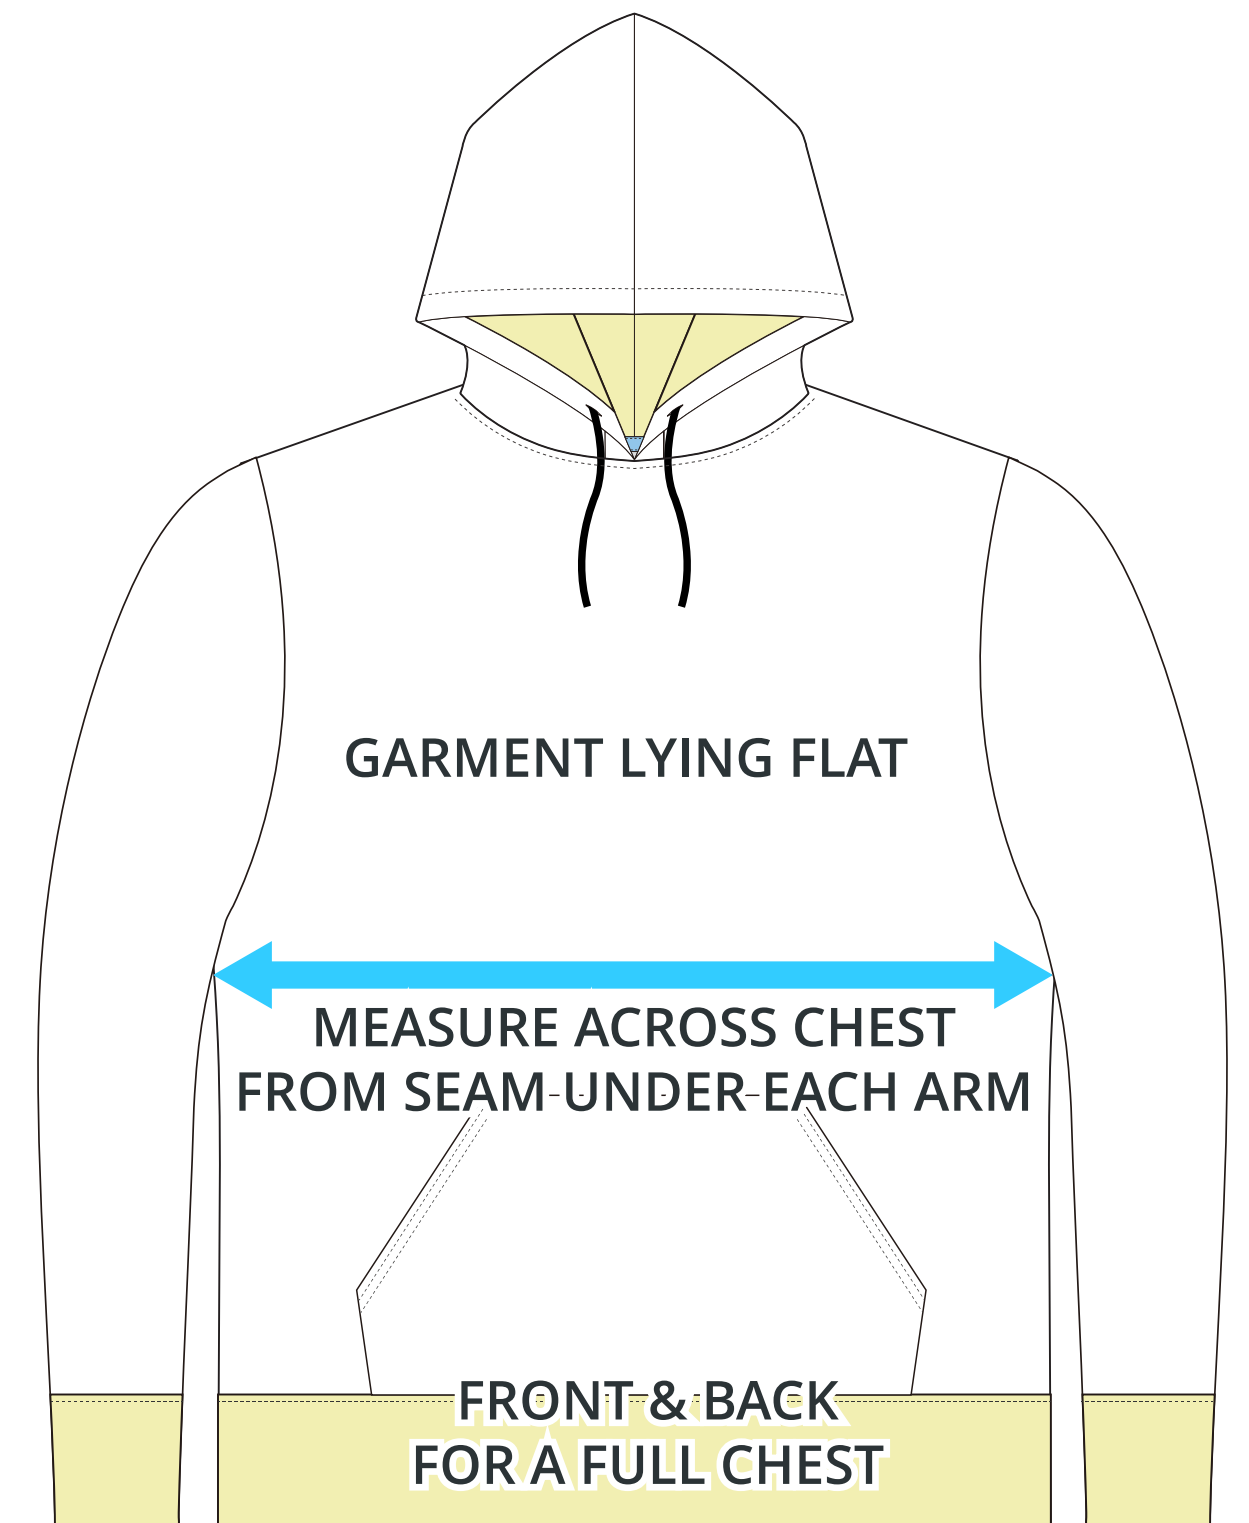

SIZING CHART

FREE SPIRIT - FLEECE

Part #: AW-HDS-352

ADULT SIZING

SIZING CHART(inches)	XS	S	M	L	XL	2XL	3XL	4XL
1/2 Chest	19.69	20.87	22.05	23.62	25.20	26.77	28.35	29.92
Front length (HSP)	24.80	25.59	26.38	27.17	27.95	28.74	29.53	30.31
Back length (HSP)	24.80	25.59	26.38	27.17	27.95	28.74	29.53	30.31

SIZING CHART(cm)	XS	S	M	L	XL	2XL	3XL	4XL
1/2 Chest	50.00	53.00	56.00	60.00	64.00	68.00	72.00	76.00
Front length (HSP)	63.00	65.00	67.00	69.00	71.00	73.00	75.00	77.00
Back length (HSP)	63.00	65.00	67.00	69.00	71.00	73.00	75.00	77.00

HALF CHEST FULL CHEST

To find your size, compare measurements with a similar garment that fits you well.