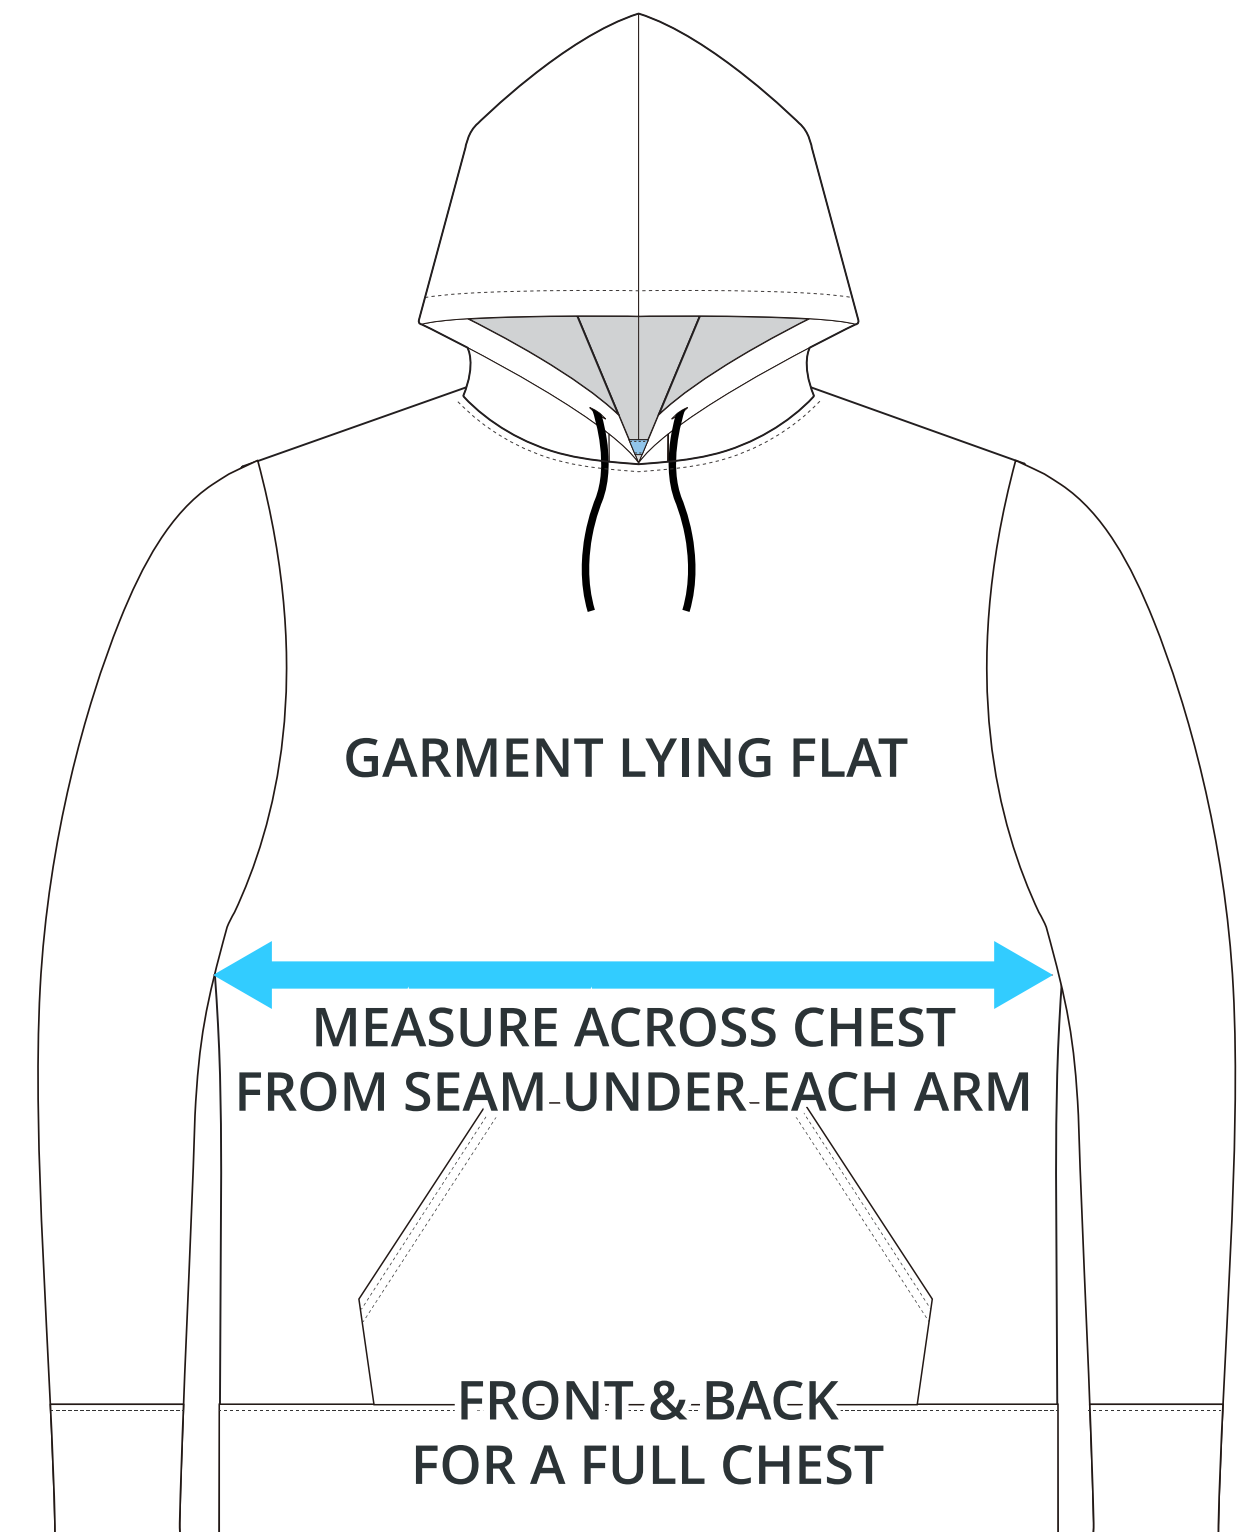

SIZING CHART

FREE SPIRIT - DNA

Part #: AW-HDS-350

ADULT SIZING

SIZING CHART(inches)	XS	S	M	L	XL	2XL	3XL	4XL
1/2 Chest	19.69	20.87	22.05	23.62	25.20	26.77	28.35	29.92
Front length (HSP)	24.80	25.59	26.38	27.17	27.95	28.74	29.53	30.31
Back length (HSP)	24.80	25.59	26.38	27.17	27.95	28.74	29.53	30.31

SIZING CHART(cm)	XS	S	M	L	XL	2XL	3XL	4XL
1/2 Chest	50.00	53.00	56.00	60.00	64.00	68.00	72.00	76.00
Front length (HSP)	63.00	65.00	67.00	69.00	71.00	73.00	75.00	77.00
Back length (HSP)	63.00	65.00	67.00	69.00	71.00	73.00	75.00	77.00

HALF CHEST FULL CHEST

To find your size, compare measurements with a similar garment that fits you well.