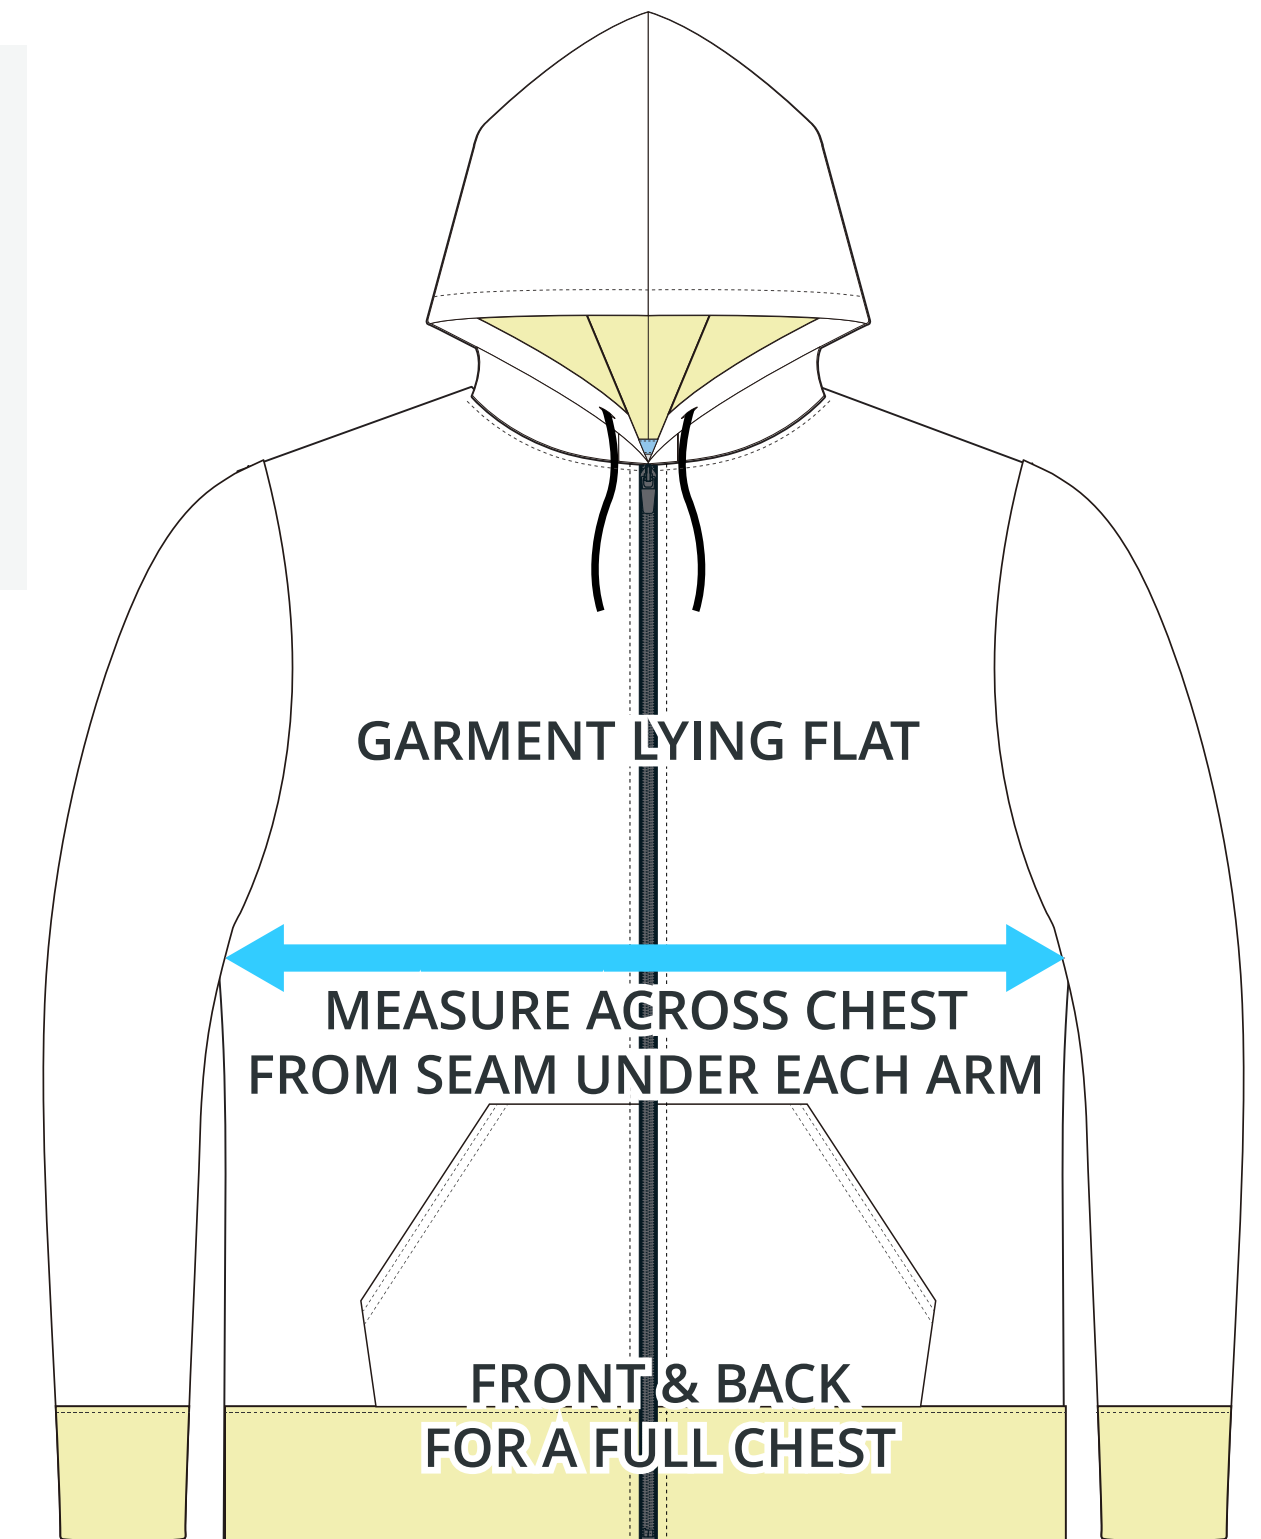

SIZING CHART

FREE SPIRIT - FULL ZIP FLEECE

Part #: AW-HDS-331

ADULT SIZING

SIZING CHART(inches)	S	M	L	XL	2XL	3XL	4XL	5XL	6XL	7XL	8XL
1/2 Chest	20.47	22.05	23.62	25.59	27.56	29.53	31.50	33.46	35.43	37.40	39.37
Back length (From CB)	26.38	27.17	27.95	28.74	29.53	30.31	31.10	31.89	32.68	33.46	34.25

SIZING CHART(cm)	S	M	L	XL	2XL	3XL	4XL	5XL	6XL	7XL	8XL
1/2 Chest	52.00	56.00	60.00	65.00	70.00	75.00	80.00	85.00	90.00	95.00	100.00
Back length (From CB)	67.00	69.00	71.00	73.00	75.00	77.00	79.00	81.00	83.00	85.00	87.00

YOUTH SIZING

SIZING CHART(inches)	YS	YM	YL	YXL
1/2 Chest	17.32	18.11	18.90	19.69
Back length (From CB)	20.47	22.05	23.62	25.20

SIZING CHART(cm)	YS	YM	YL	YXL
1/2 Chest	44.00	46.00	48.00	50.00
Back length (From CB)	52.00	56.00	60.00	64.00

HALF CHEST FULL CHEST

To find your size, compare measurements with a similar garment that fits you well.