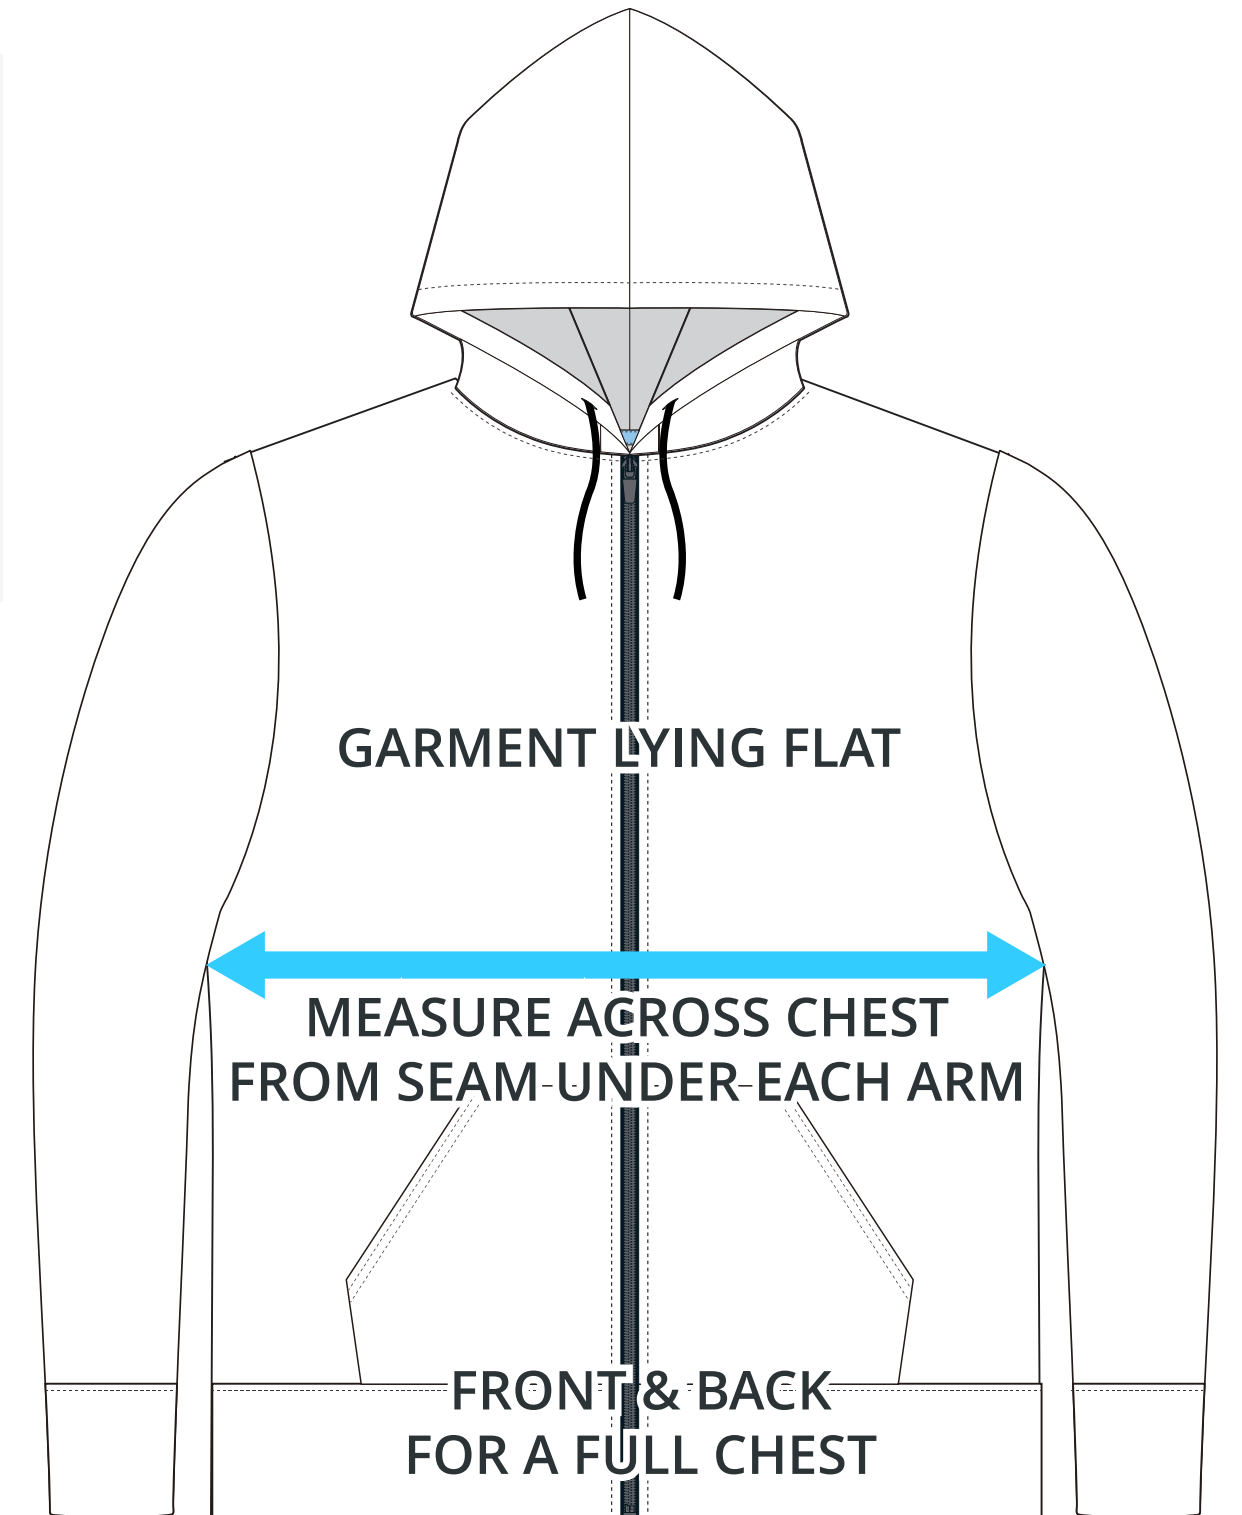

SIZING CHART

FREE SPIRIT - FULL ZIP DNA

Part #: AW-HDS-330

ADULT SIZING

SIZING CHART(inches)	S	M	L	XL	2XL	3XL	4XL	5XL	6XL	7XL	8XL
1/2 Chest	20.47	22.05	23.62	25.59	27.56	29.53	31.50	33.46	35.43	37.40	39.37
Back length (From CB)	26.38	27.17	27.95	28.74	29.53	30.31	31.10	31.89	32.68	33.46	34.25

SIZING CHART(cm)	S	M	L	XL	2XL	3XL	4XL	5XL	6XL	7XL	8XL
1/2 Chest	52.00	56.00	60.00	65.00	70.00	75.00	80.00	85.00	90.00	95.00	100.00
Back length (From CB)	67.00	69.00	71.00	73.00	75.00	77.00	79.00	81.00	83.00	85.00	87.00

YOUTH SIZING

SIZING CHART(inches)	YS	YM	YL	YXL
1/2 Chest	17.32	18.11	18.90	19.69
Back length (From CB)	20.47	22.05	23.62	25.20

SIZING CHART(cm)	YS	YM	YL	YXL
1/2 Chest	44.00	46.00	48.00	50.00
Back length (From CB)	52.00	56.00	60.00	64.00

HALF CHEST FULL CHEST

To find your size, compare measurements with a similar garment that fits you well.