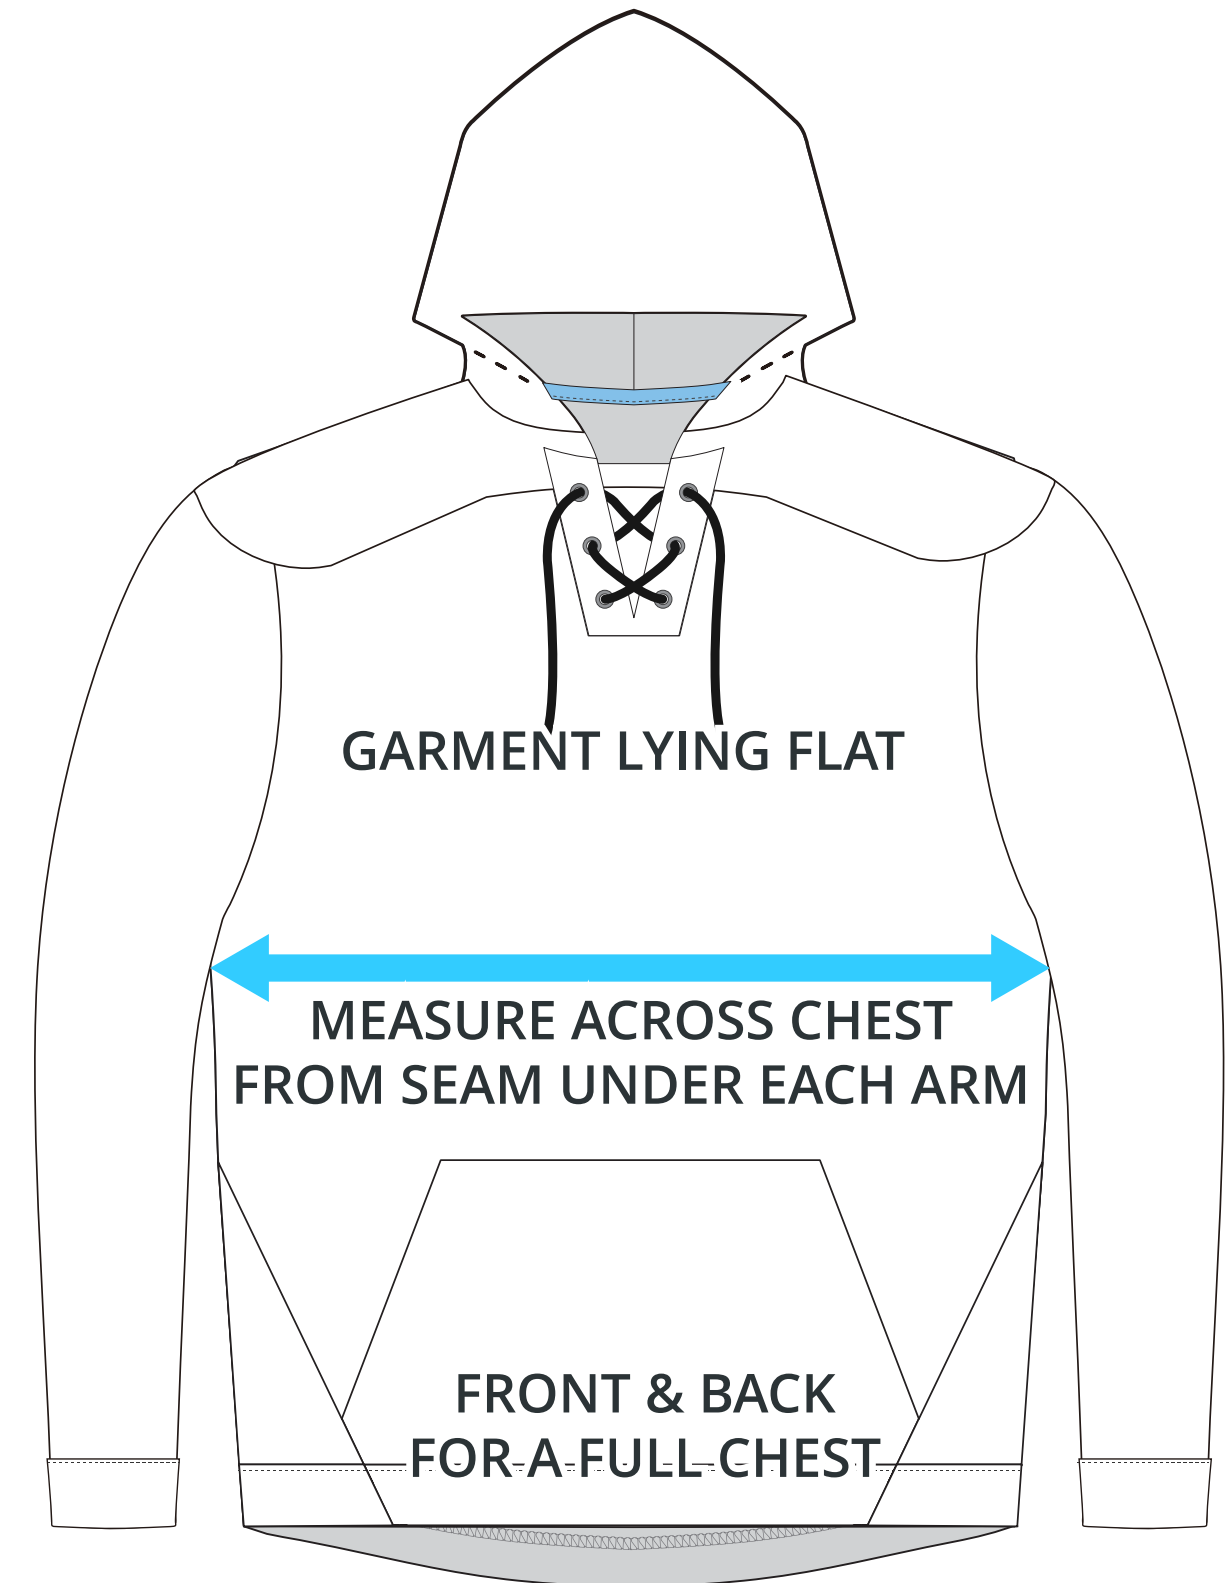

SIZING CHART

TRADITION PULLOVER - FLEECE

Part #: AW-HDS-321

ADULT SIZING

SIZING CHART(inches)	S	M	L	XL	2XL	3XL	4XL
1/2 Chest	20.47	22.05	23.62	25.59	27.56	29.53	31.50
Back length (From CB)	27.95	28.74	29.53	30.31	31.10	31.89	32.68
Front length (From CB)	26.38	27.17	27.95	28.74	29.53	30.31	31.10

SIZING CHART(cm)	S	M	L	XL	2XL	3XL	4XL
1/2 Chest	52.00	56.00	60.00	65.00	70.00	75.00	80.00
Back length (From CB)	71.00	73.00	75.00	77.00	79.00	81.00	83.00
Front length (From CB)	67.00	69.00	71.00	73.00	75.00	77.00	79.00

YOUTH SIZING

SIZING CHART(inches)	YXS	YS	YM	YL	YXL
1/2 Chest	16.54	17.32	18.11	18.90	19.69
Back length (From CB)	20.47	22.05	23.62	25.20	26.77
Front length (From CB)	18.90	20.47	22.05	23.62	25.20

SIZING CHART(cm)	YXS	YS	YM	YL	YXL
1/2 Chest	42.00	44.00	46.00	48.00	50.00
Back length (From CB)	52.00	56.00	60.00	64.00	68.00
Front length (From CB)	48.00	52.00	56.00	60.00	64.00

HALF CHEST FULL CHEST

To find your size, compare measurements with a similar garment that fits you well.