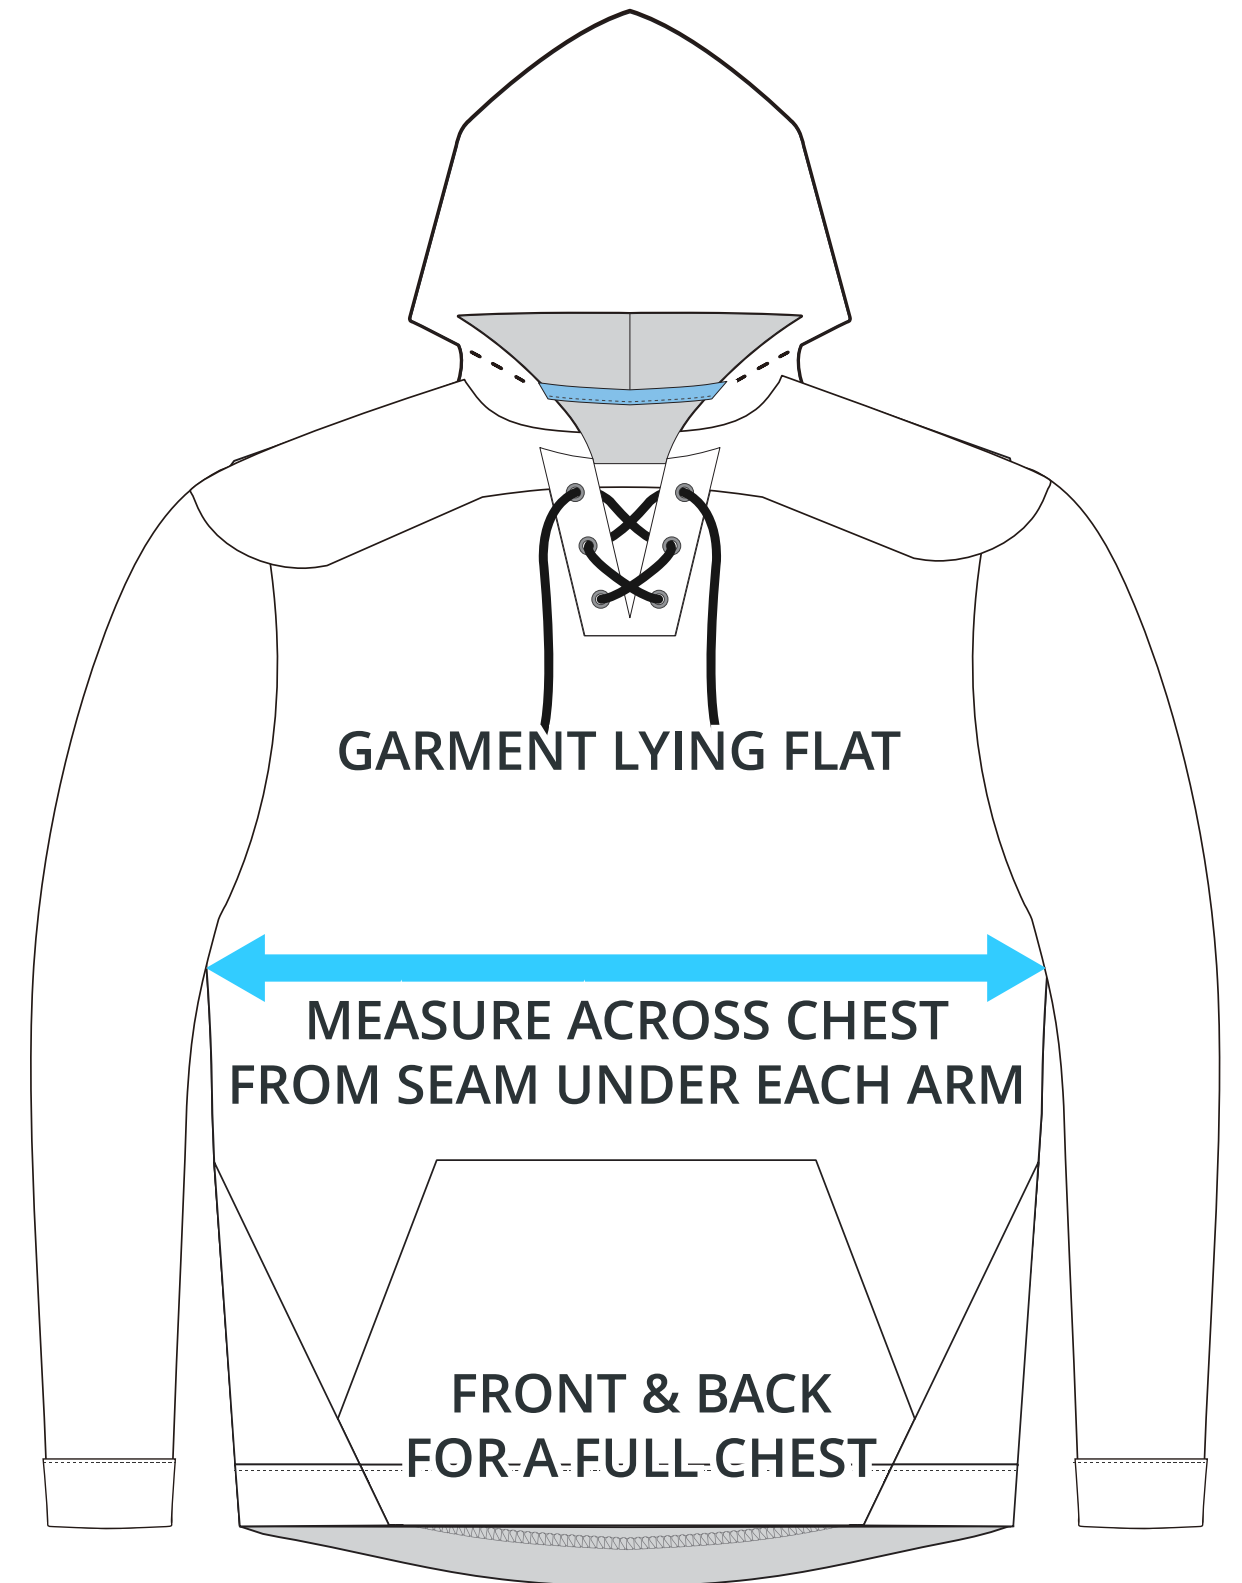

SIZING CHART

TRADITION PULLOVER - DNA

Part #: AW-HDS-320

ADULT SIZING

SIZING CHART(inches)	S	M	L	XL	2XL	3XL	4XL
1/2 Chest	20.47	22.05	23.62	25.59	27.56	29.53	31.50
Back length (From CB)	27.95	28.74	29.53	30.31	31.10	31.89	32.68
Front length (From CB)	26.38	27.17	27.95	28.74	29.53	30.31	31.10

SIZING CHART(cm)	S	M	L	XL	2XL	3XL	4XL
1/2 Chest	52.00	56.00	60.00	65.00	70.00	75.00	80.00
Back length (From CB)	71.00	73.00	75.00	77.00	79.00	81.00	83.00
Front length (From CB)	67.00	69.00	71.00	73.00	75.00	77.00	79.00

YOUTH SIZING

SIZING CHART(inches)	YXS	YS	YM	YL	YXL
1/2 Chest	16.54	17.32	18.11	18.90	19.69
Back length (From CB)	20.47	22.05	23.62	25.20	26.77
Front length (From CB)	18.90	20.47	22.05	23.62	25.20

SIZING CHART(cm)	YXS	YS	YM	YL	YXL
1/2 Chest	42.00	44.00	46.00	48.00	50.00
Back length (From CB)	52.00	56.00	60.00	64.00	68.00
Front length (From CB)	48.00	52.00	56.00	60.00	64.00

HALF CHEST FULL CHEST

To find your size, compare measurements with a similar garment that fits you well.