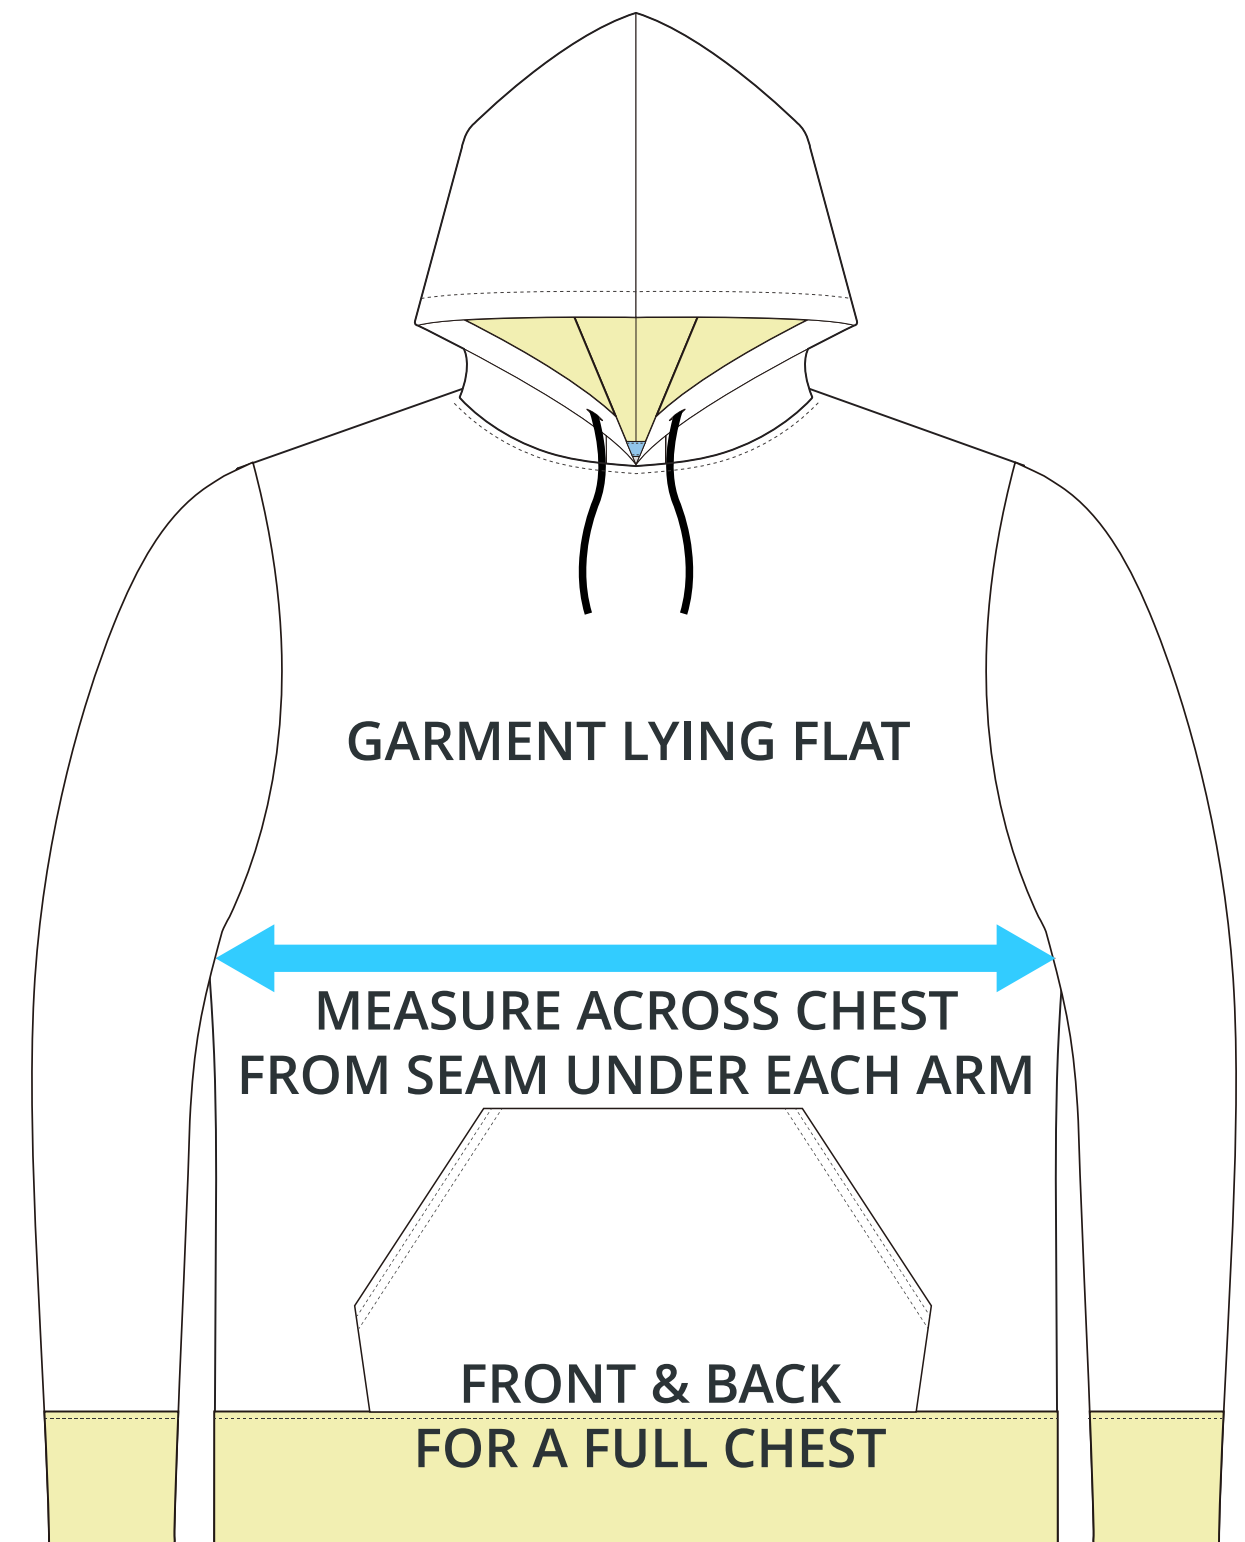

SIZING CHART

FREE SPIRIT - FLEECE

Part #: AW-HDS-301

ADULT SIZING

SIZING CHART(inches)	S	M	L	XL	2XL	3XL	4XL	5XL
1/2 Chest	22.05	23.23	24.80	26.77	28.74	30.71	32.68	34.65
Front length (HSP)	27.56	28.74	29.92	31.10	31.89	32.68	33.46	34.25
Back length (HSP)	27.56	28.74	29.92	31.10	31.89	32.68	33.46	34.25

SIZING CHART(cm)	S	M	L	XL	2XL	3XL	4XL	5XL
1/2 Chest	56.00	59.00	63.00	68.00	73.00	78.00	83.00	88.00
Front length (HSP)	70.00	73.00	76.00	79.00	81.00	83.00	85.00	87.00
Back length (HSP)	70.00	73.00	76.00	79.00	81.00	83.00	85.00	87.00

YOUTH SIZING

SIZING CHART(inches)	YXS	YS	YM	YL	YXL
1/2 Chest	16.14	17.32	18.50	19.69	20.87
Front length (HSP)	19.69	21.26	22.83	24.41	25.98
Back length (HSP)	19.69	21.26	22.83	24.41	25.98

SIZING CHART(cm)	YXS	YS	YM	YL	YXL
1/2 Chest	41.00	44.00	47.00	50.00	53.00
Front length (HSP)	50.00	54.00	58.00	62.00	66.00
Back length (HSP)	50.00	54.00	58.00	62.00	66.00

HALF CHEST FULL CHEST

To find your size, compare measurements with a similar garment that fits you well.