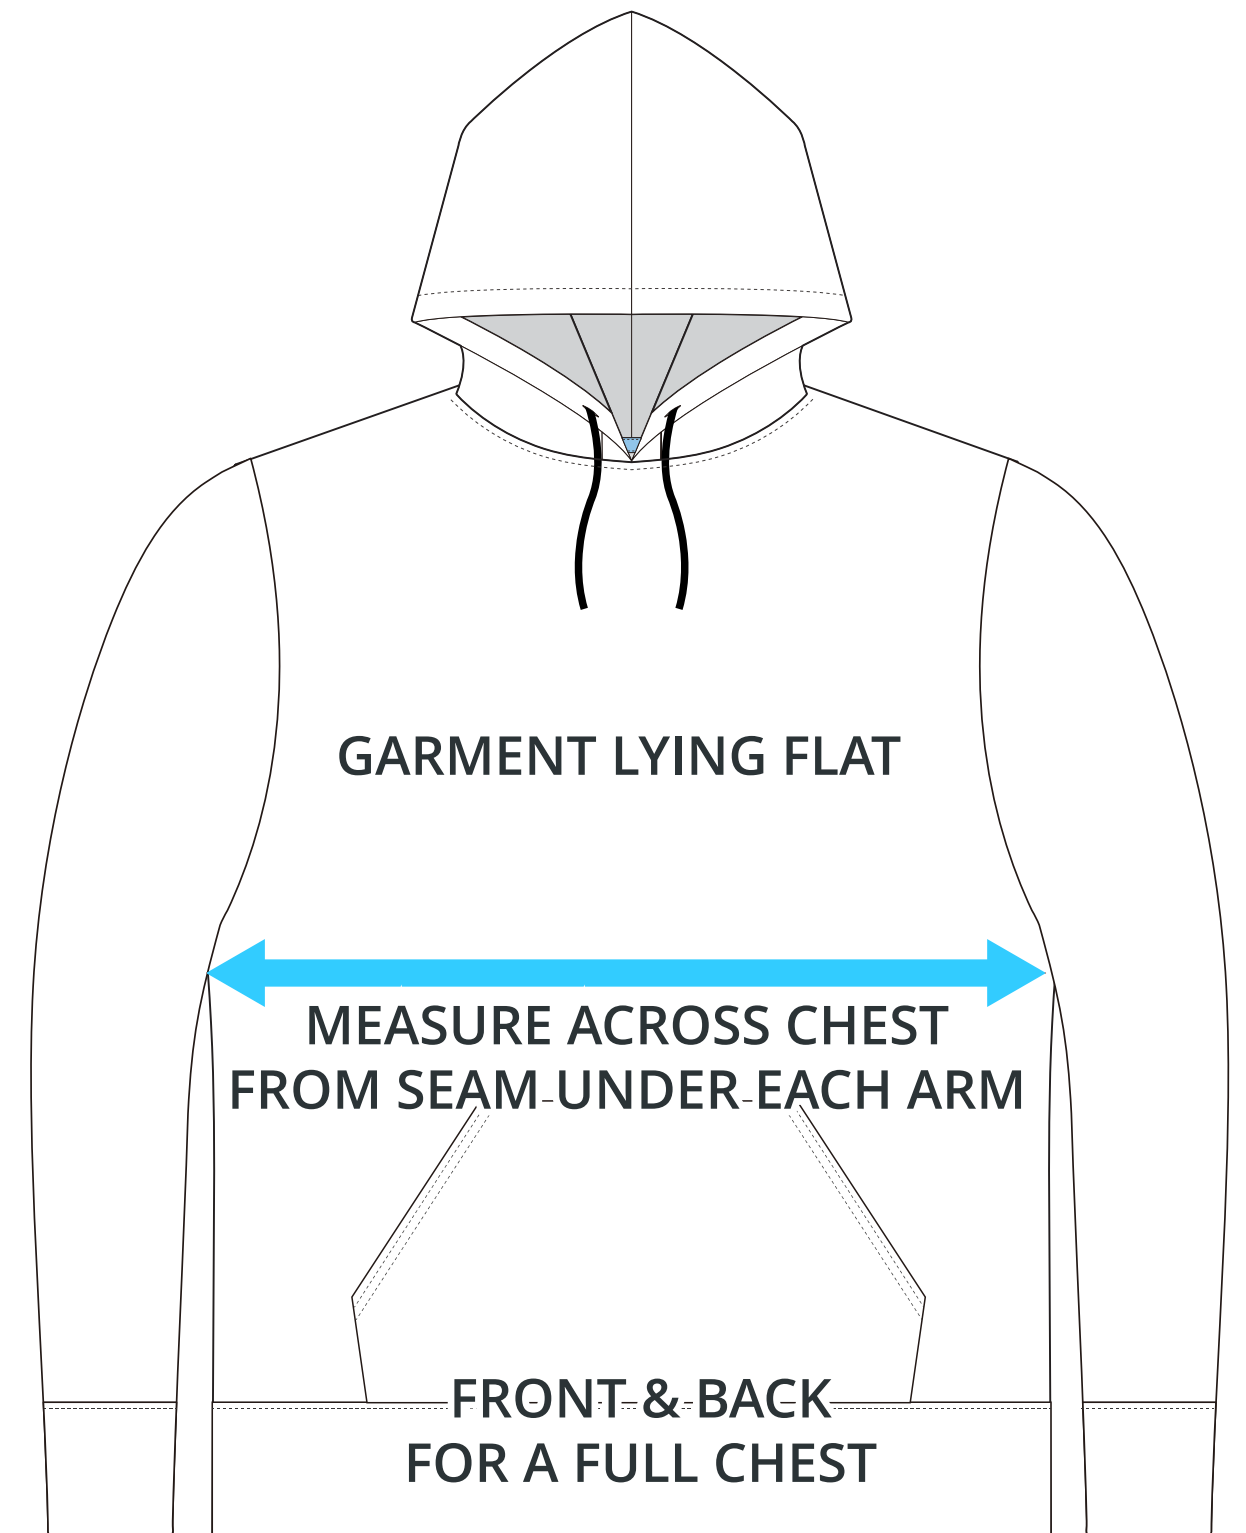

SIZING CHART

FREE SPIRIT - DNA

Part #: AW-HDS-300

ADULT SIZING

SIZING CHART(inches)	S	M	L	XL	2XL	3XL	4XL	5XL
1/2 Chest	22.05	23.23	24.80	26.77	28.74	30.71	32.68	34.65
Front length (HSP)	27.56	28.74	29.92	31.10	31.89	32.68	33.46	34.25
Back length (HSP)	27.56	28.74	29.92	31.10	31.89	32.68	33.46	34.25

SIZING CHART(cm)	S	M	L	XL	2XL	3XL	4XL	5XL
1/2 Chest	56.00	59.00	63.00	68.00	73.00	78.00	83.00	88.00
Front length (HSP)	70.00	73.00	76.00	79.00	81.00	83.00	85.00	87.00
Back length (HSP)	70.00	73.00	76.00	79.00	81.00	83.00	85.00	87.00

YOUTH SIZING

SIZING CHART(inches)	YXS	YS	YM	YL	YXL
1/2 Chest	16.14	17.32	18.50	19.69	20.87
Front length (HSP)	19.69	21.26	22.83	24.41	25.98
Back length (HSP)	19.69	21.26	22.83	24.41	25.98

SIZING CHART(cm)	YXS	YS	YM	YL	YXL
1/2 Chest	41.00	44.00	47.00	50.00	53.00
Front length (HSP)	50.00	54.00	58.00	62.00	66.00
Back length (HSP)	50.00	54.00	58.00	62.00	66.00

HALF CHEST FULL CHEST

To find your size, compare measurements with a similar garment that fits you well.