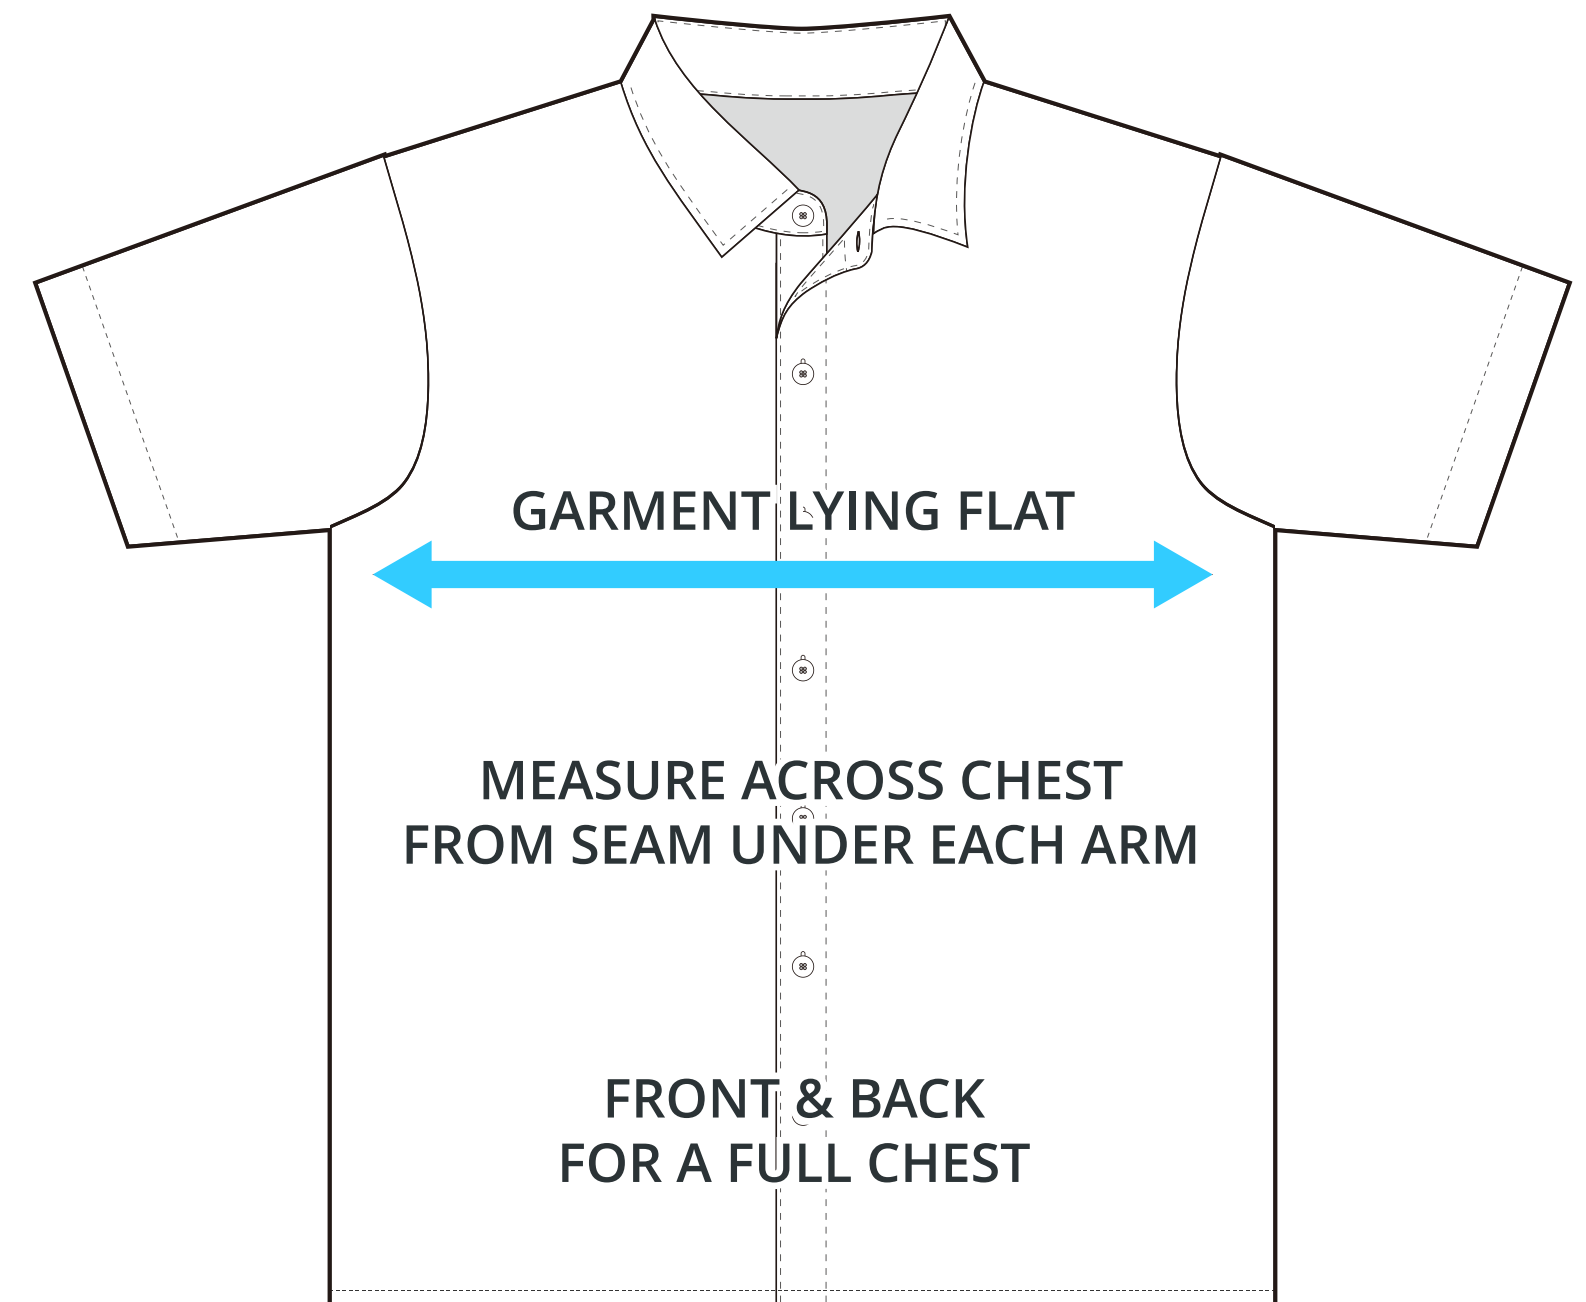

SIZING CHART

LSL STRETCH WOVEN SHORT SLEEVE

Part #: AW-DRS-210

ADULT SIZING

SIZING CHART(inches)	6	8	10	12	14	16
Front length (HSP)	24.80	25.59	27.17	28.35	29.53	30.31
1/2 Chest	18.11	18.90	20.47	21.26	23.23	25.59

SIZING CHART(cm)	6	8	10	12	14	16
Front length (HSP)	63.00	65.00	69.00	72.00	75.00	77.00
1/2 Chest	46.00	48.00	52.00	54.00	59.00	65.00

HALF CHEST FULL CHEST

To find your size, compare measurements with a similar garment that fits you well.