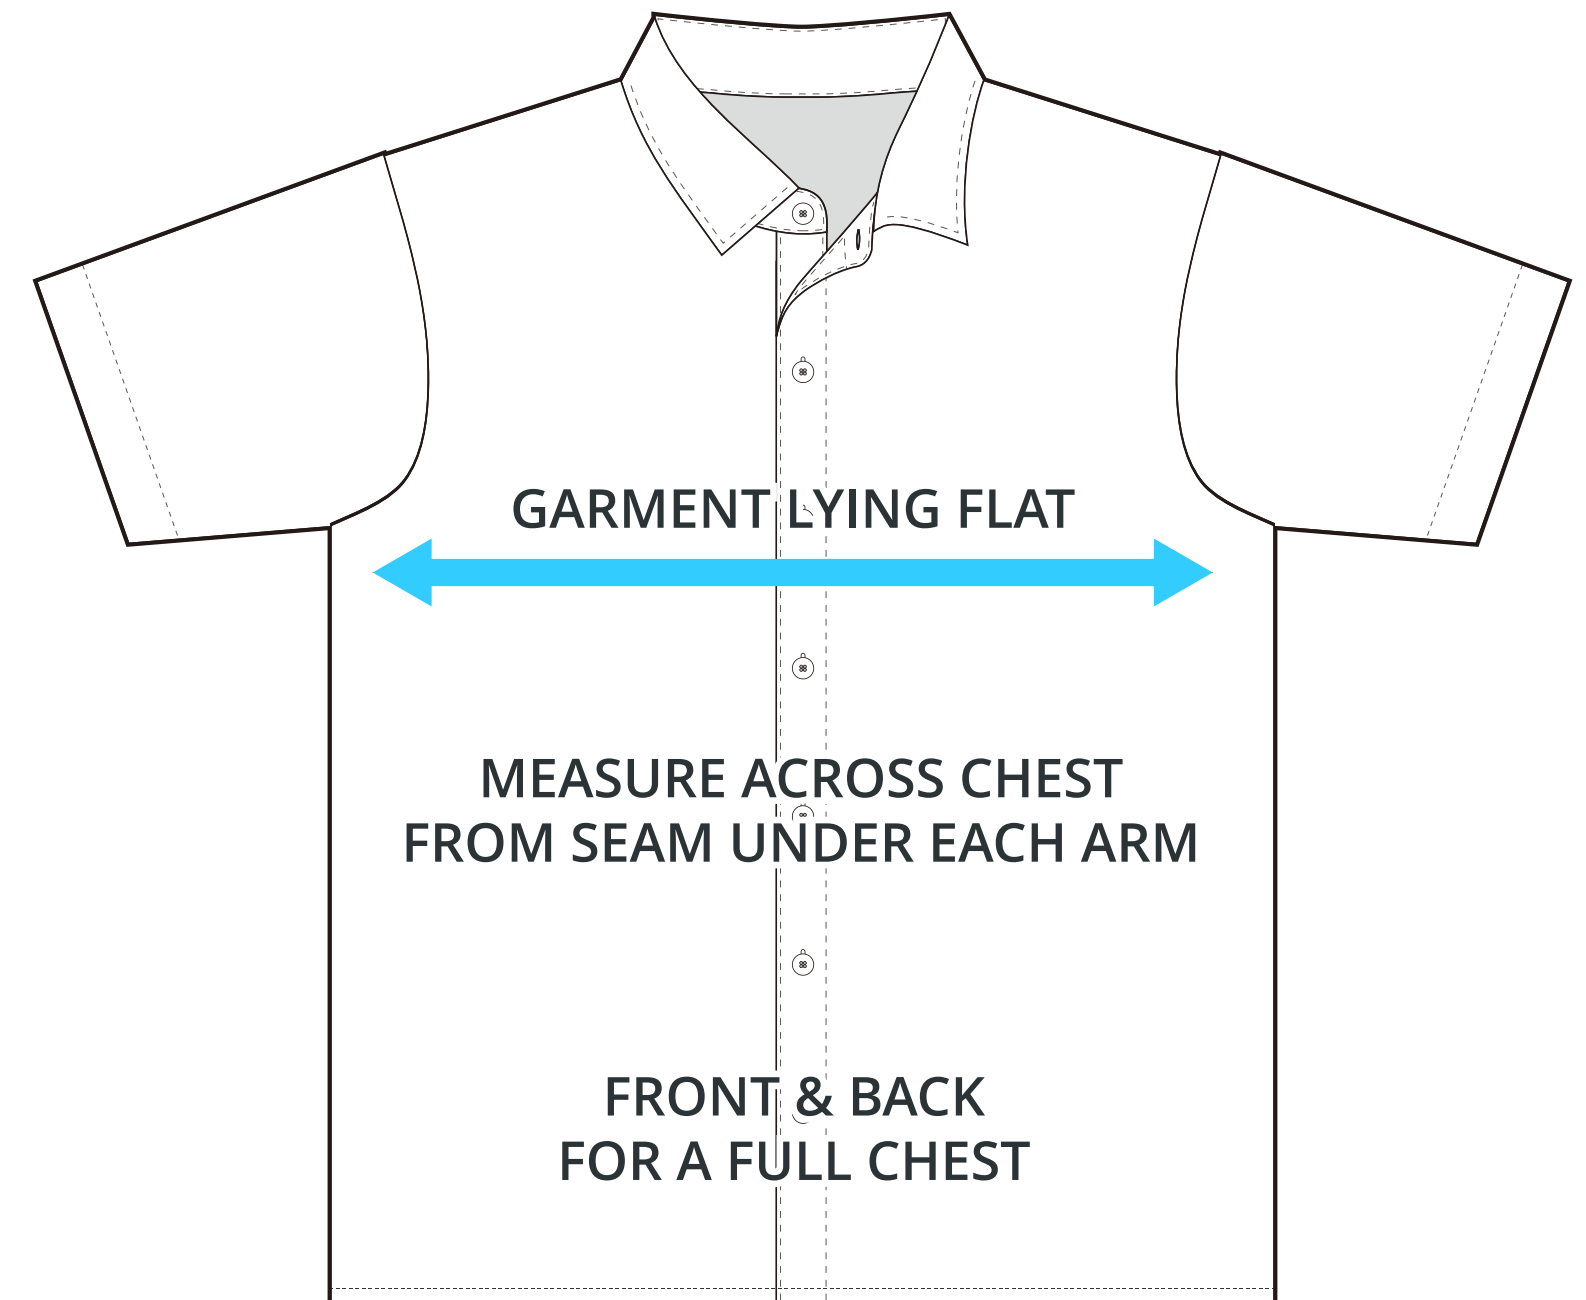

SIZING CHART

LSL STRETCH WOVEN SHORT SLEEVE

Part #: AW-DRS-110

ADULT SIZING

SIZING CHART(inches)	S	M	L	XL	2XL	3XL	4XL	5XL
Back length (From CB)	30.31	31.89	32.68	34.25	34.65	35.63	35.83	36.22
1/2 Chest	21.65	23.03	24.41	25.79	27.95	30.12	32.09	34.06

SIZING CHART(cm)	S	M	L	XL	2XL	3XL	4XL	5XL
Back length (From CB)	77.00	81.00	83.00	87.00	88.00	90.50	91.00	92.00
1/2 Chest	55.00	58.50	62.00	65.50	71.00	76.50	81.50	86.50

YOUTH SIZING

SIZING CHART(inches)	YXL
Back length (From CB)	29.13
1/2 Chest	20.47

SIZING CHART(cm)	YXL
Back length (From CB)	74.00
1/2 Chest	52.00

HALF CHEST FULL CHEST

To find your size, compare measurements with a similar garment that fits you well.