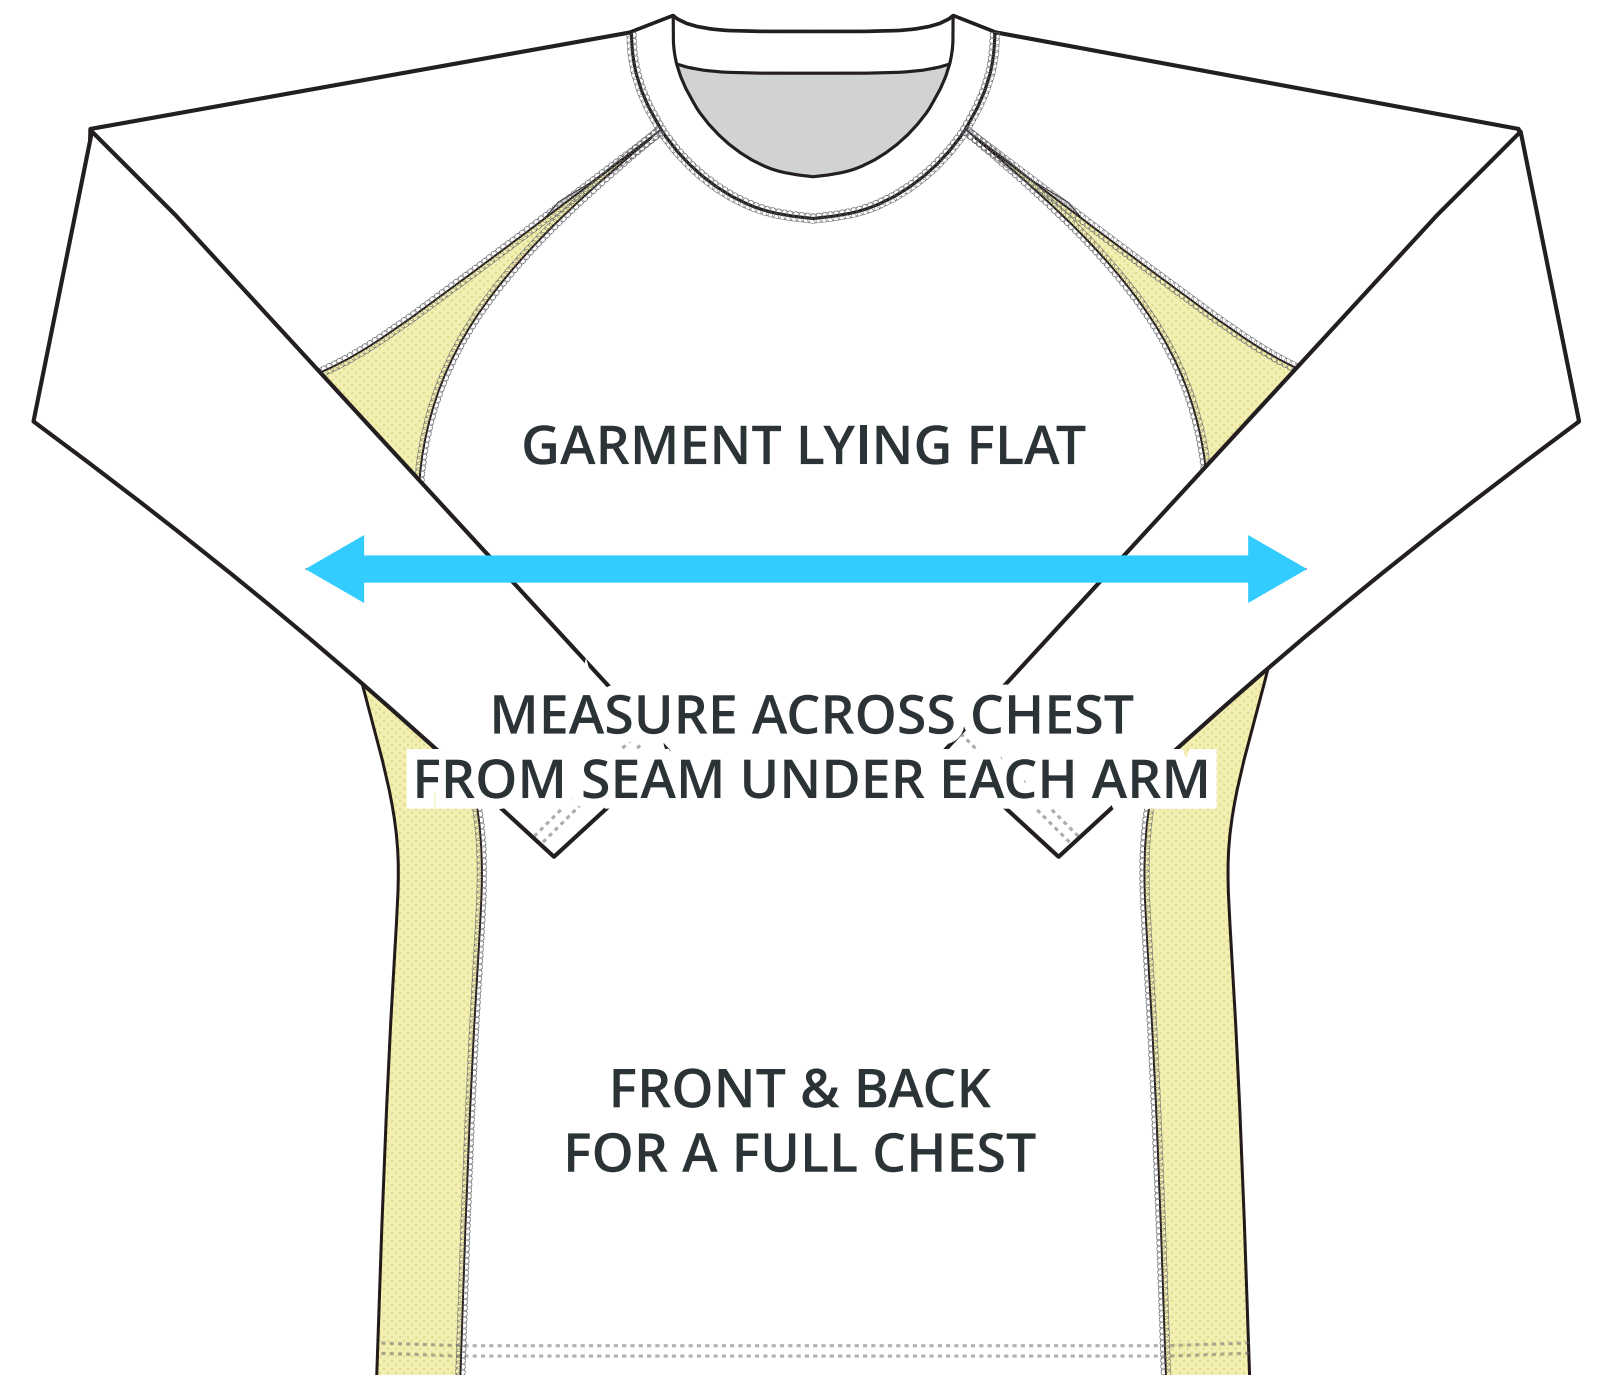

SIZING CHART

COMPRESSION - TIGHT LONG SLEEVE

Part #: AW-CMPS-318

ADULT SIZING

SIZING CHART(inches)	2XS	XS	S	M	L	XL	2XL	3XL
1/2 Chest	14.57	15.35	16.14	17.32	18.50	19.69	20.87	22.05
Front length (HSP)	22.83	23.62	24.41	25.20	25.98	26.77	27.95	28.35

SIZING CHART(cm)	2XS	XS	S	M	L	XL	2XL	3XL
1/2 Chest	37.00	39.00	41.00	44.00	47.00	50.00	53.00	56.00
Front length (HSP)	58.00	60.00	62.00	64.00	66.00	68.00	71.00	72.00

HALF CHEST FULL CHEST

To find your size, compare measurements with a similar garment that fits you well.