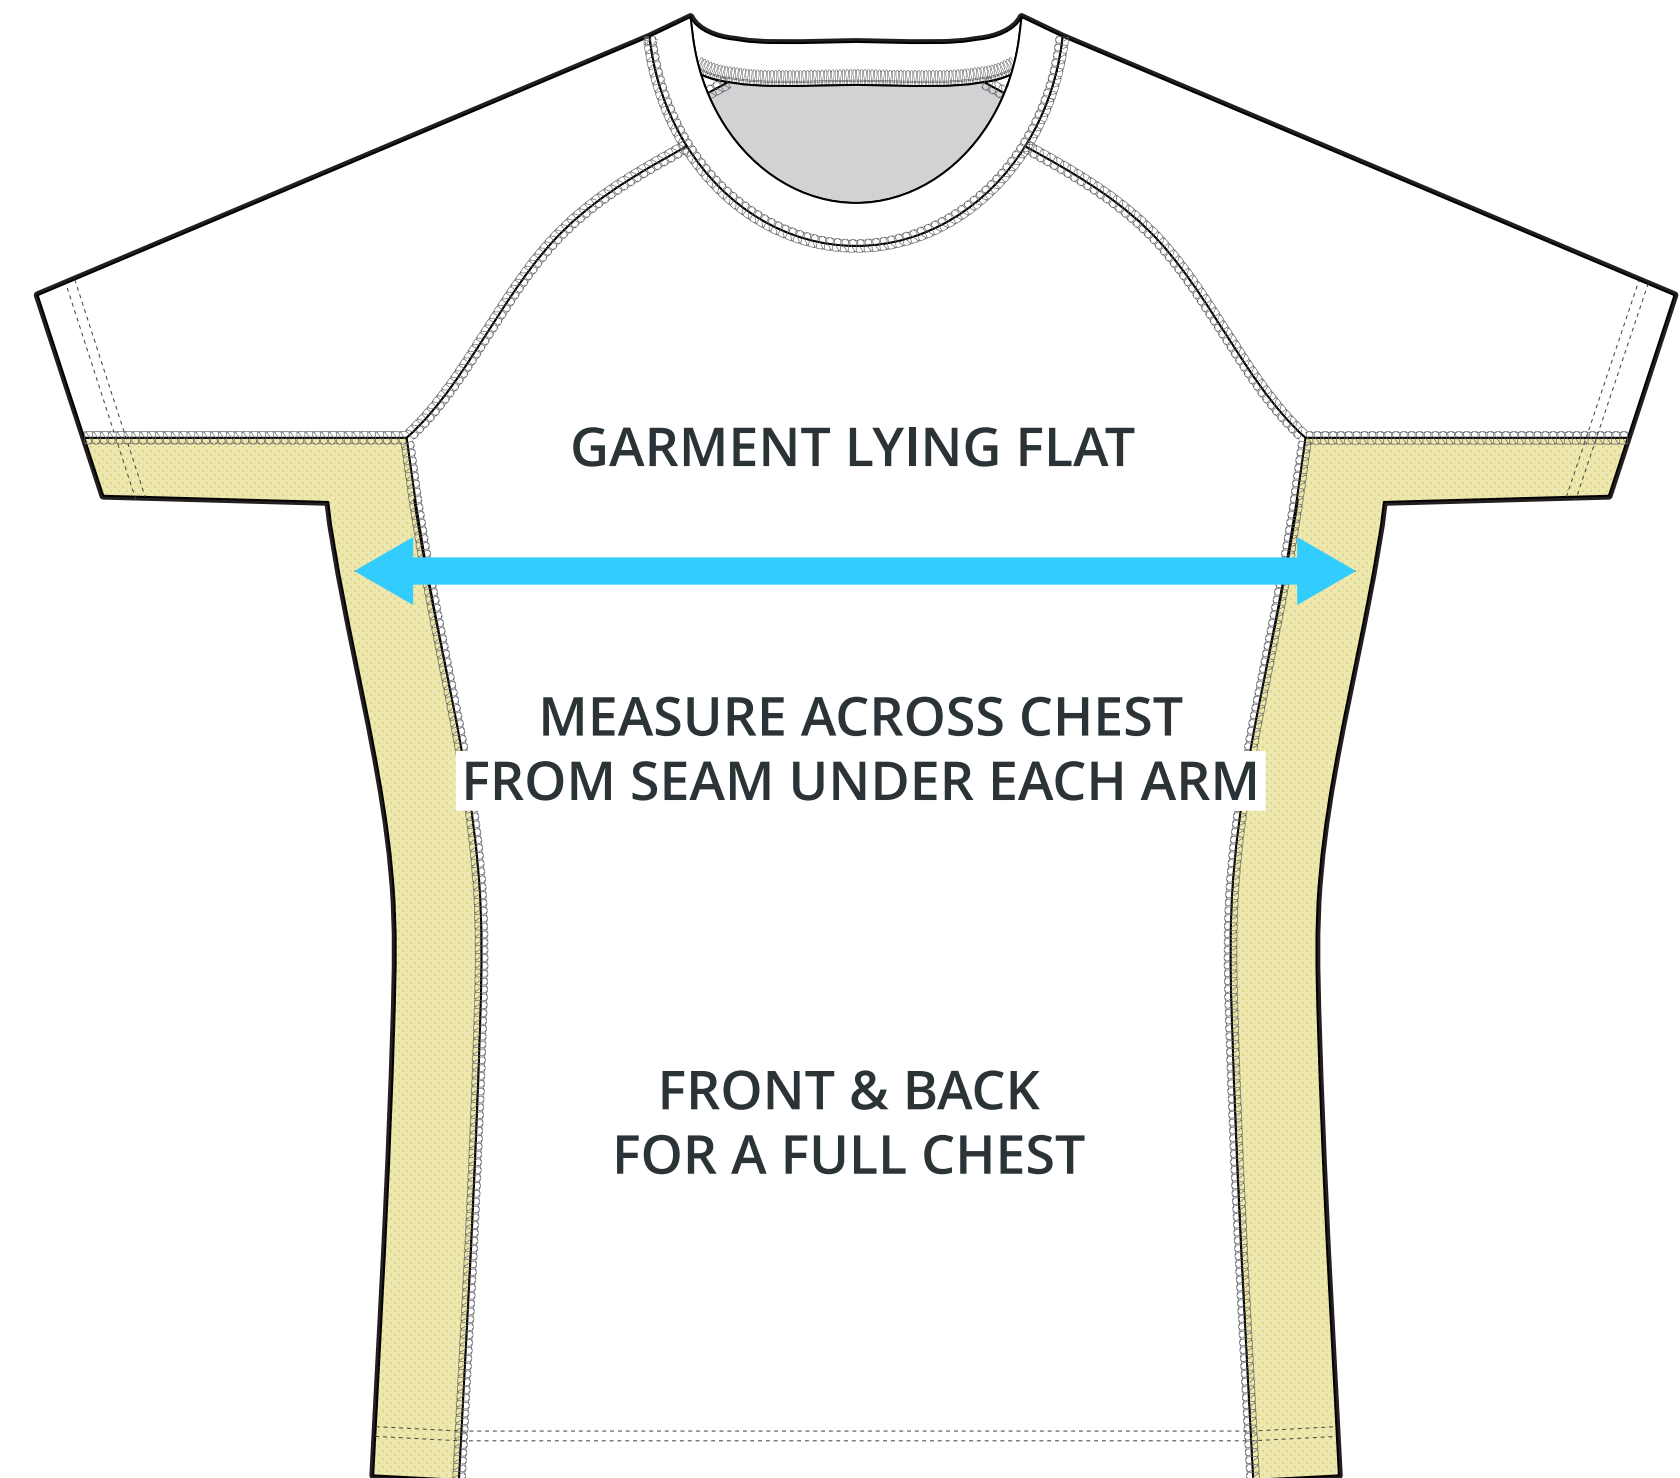

SIZING CHART

COMPRESSION - TIGHT SHORT SLEEVE

Part #: AW-CMPS-316

ADULT SIZING

SIZING CHART(inches)	2XS	XS	S	M	L	XL	2XL	3XL
1/2 Chest	14.57	15.35	16.14	17.32	18.50	19.69	20.87	22.05
Front length (HSP)	22.83	23.62	24.41	25.20	25.98	26.77	27.95	28.35

SIZING CHART(cm)	2XS	XS	S	M	L	XL	2XL	3XL
1/2 Chest	37.00	39.00	41.00	44.00	47.00	50.00	53.00	56.00
Front length (HSP)	58.00	60.00	62.00	64.00	66.00	68.00	71.00	72.00

HALF CHEST FULL CHEST

To find your size, compare measurements with a similar garment that fits you well.