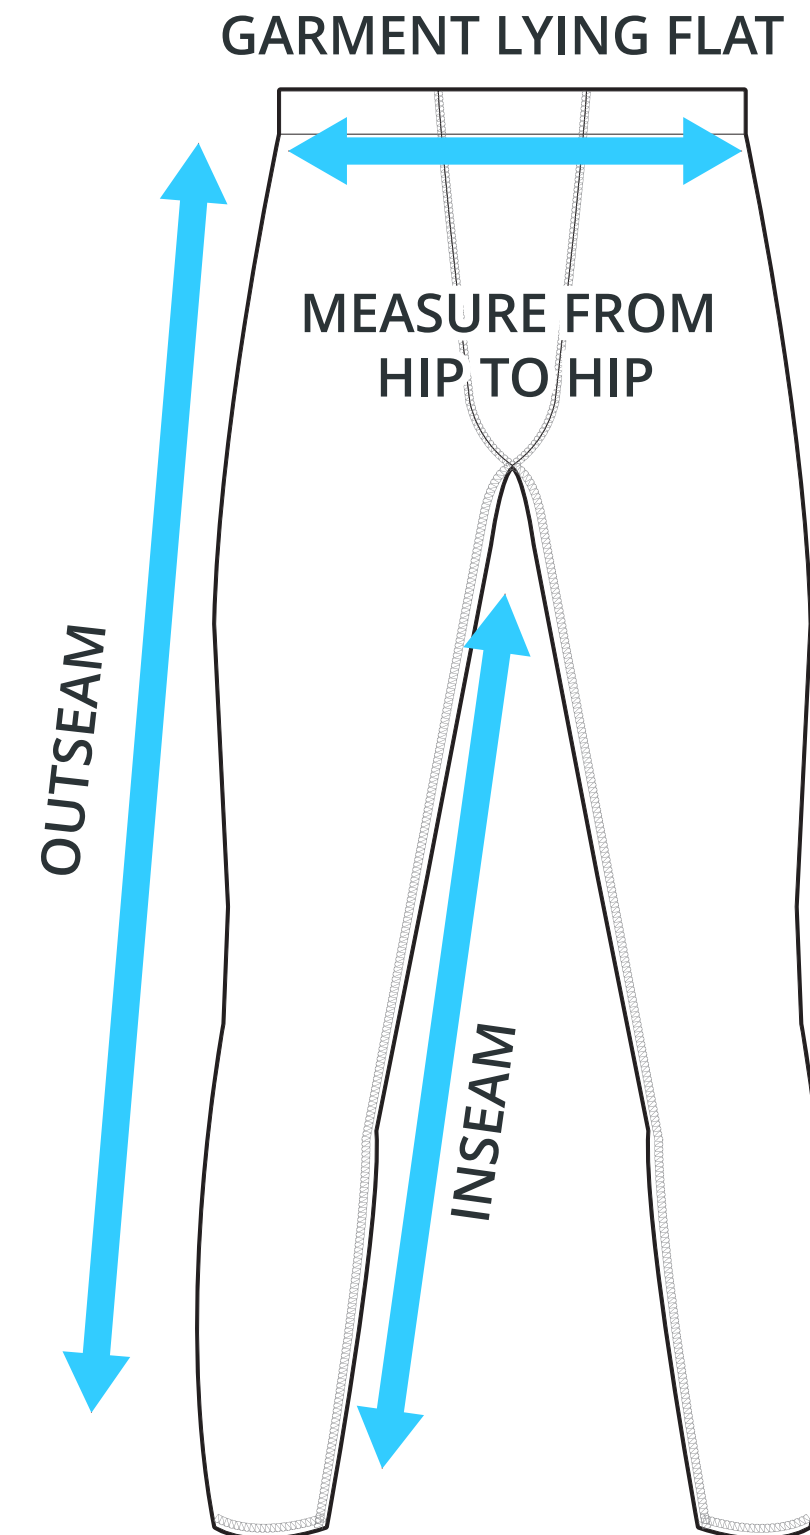

SIZING CHART

COMPRESSION - TIGHT LONG LEGGING

Part #: AW-CMPS-205

ADULT SIZING

SIZING CHART(inches)	XS	S	M	L	XL	2XL	3XL
Outseam	33.46	34.25	34.65	35.04	35.43	35.83	36.22
Inseam	25.98	26.38	26.38	26.38	26.77	26.77	26.77
1/2 Hip	15.75	16.54	17.32	18.11	18.90	19.69	20.47

SIZING CHART(cm)	XS	S	M	L	XL	2XL	3XL
Outseam	85.00	87.00	88.00	89.00	90.00	91.00	92.00
Inseam	66.00	67.00	67.00	67.00	68.00	68.00	68.00
1/2 Hip	40.00	42.00	44.00	46.00	48.00	50.00	52.00

YOUTH SIZING

SIZING CHART(inches)	YXS	YS	YM	YL
Outseam	30.31	31.10	31.89	32.68
Inseam	24.41	24.80	25.20	25.59
1/2 Hip	12.60	13.39	14.17	14.96

SIZING CHART(cm)	YXS	YS	YM	YL
Outseam	77.00	79.00	81.00	83.00
Inseam	62.00	63.00	64.00	65.00
1/2 Hip	32.00	34.00	36.00	38.00

HALF HIP INSEAM/OUTSEAM

To find your size, compare measurements with a similar garment that fits you well.