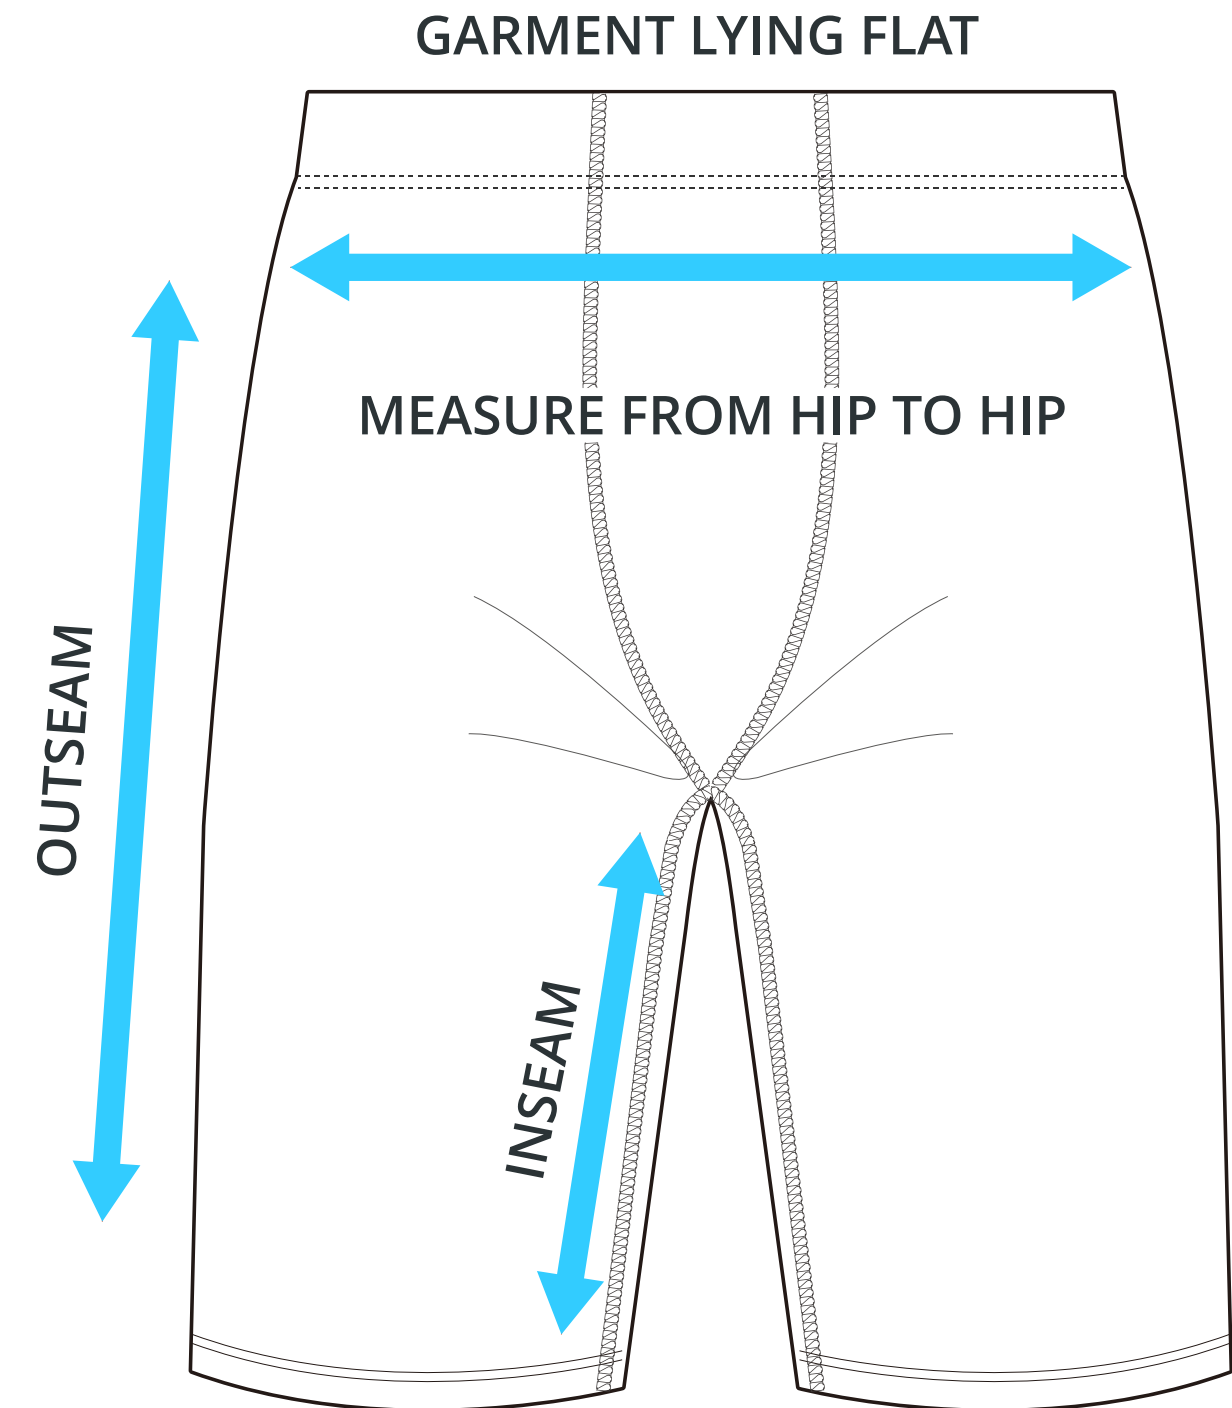

# SIZING CHART

### ADULT SIZING

SIZING CHART(inches)	XS	S	M	L	XL	2XL	3XL
Outseam	15.35	16.14	16.93	17.72	18.50	19.29	20.08
Inseam	7.48	7.87	8.27	8.66	9.06	9.45	9.84
1/2 Hip	14.57	15.35	16.14	16.93	17.72	18.11	18.90

SIZING CHART(cm)	XS	S	M	L	XL	2XL	3XL
Outseam	39.00	41.00	43.00	45.00	47.00	49.00	51.00
Inseam	19.00	20.00	21.00	22.00	23.00	24.00	25.00
1/2 Hip	37.00	39.00	41.00	43.00	45.00	46.00	48.00

### YOUTH SIZING

SIZING CHART(inches)	YS	YM	YL	YXL
Outseam	11.42	12.20	12.99	13.78
Inseam	5.12	5.51	5.91	6.30
1/2 Hip	12.99	14.17	15.35	16.54

SIZING CHART(cm)	YS	YM	YL	YXL
Outseam	29.00	31.00	33.00	35.00
Inseam	13.00	14.00	15.00	16.00
1/2 Hip	33.00	36.00	39.00	42.00

## HALF HIP INSEAM/OUTSEAM

To find your size, compare measurements with a similar garment that fits you well.