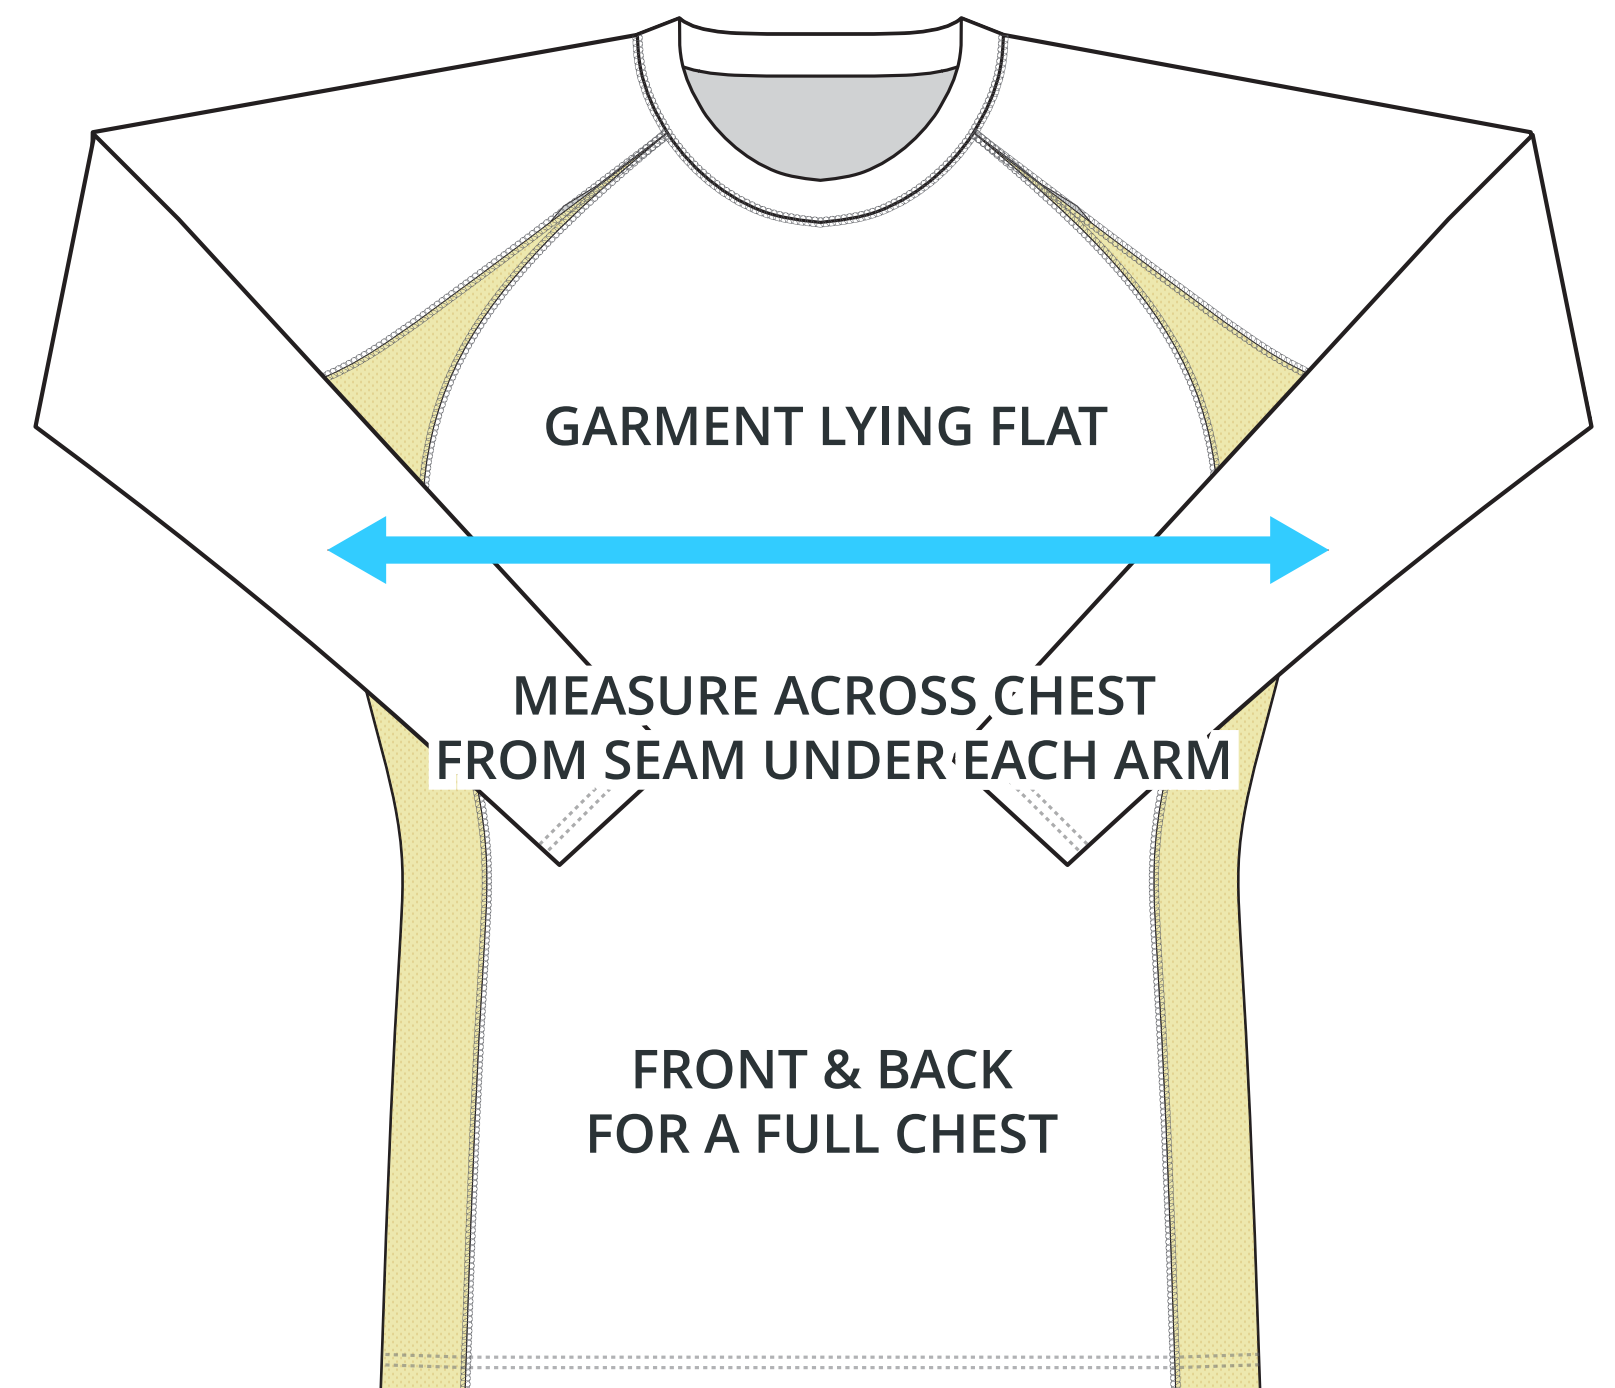

SIZING CHART

COMPRESSION - TIGHT LONG SLEEVE

Part #: AW-CMPS-118

ADULT SIZING

SIZING CHART(inches)	XS	S	M	L	XL	2XL	3XL	4XL
1/2 Chest	15.75	17.32	18.11	19.69	20.08	21.26	21.65	22.44
Front length (HSP)	24.41	25.20	25.98	27.17	27.95	28.35	28.94	29.72

SIZING CHART(cm)	XS	S	M	L	XL	2XL	3XL	4XL
1/2 Chest	40.00	44.00	46.00	50.00	51.00	54.00	55.00	57.00
Front length (HSP)	62.00	64.00	66.00	69.00	71.00	72.00	73.50	75.50

YOUTH SIZING

SIZING CHART(inches)	YXS	YS	YM	YL	YXL
1/2 Chest	11.02	12.60	13.78	14.57	14.96
Front length (HSP)	19.69	21.26	22.05	22.83	23.62

SIZING CHART(cm)	YXS	YS	YM	YL	YXL
1/2 Chest	28.00	32.00	35.00	37.00	38.00
Front length (HSP)	50.00	54.00	56.00	58.00	60.00

HALF CHEST FULL CHEST

To find your size, compare measurements with a similar garment that fits you well.