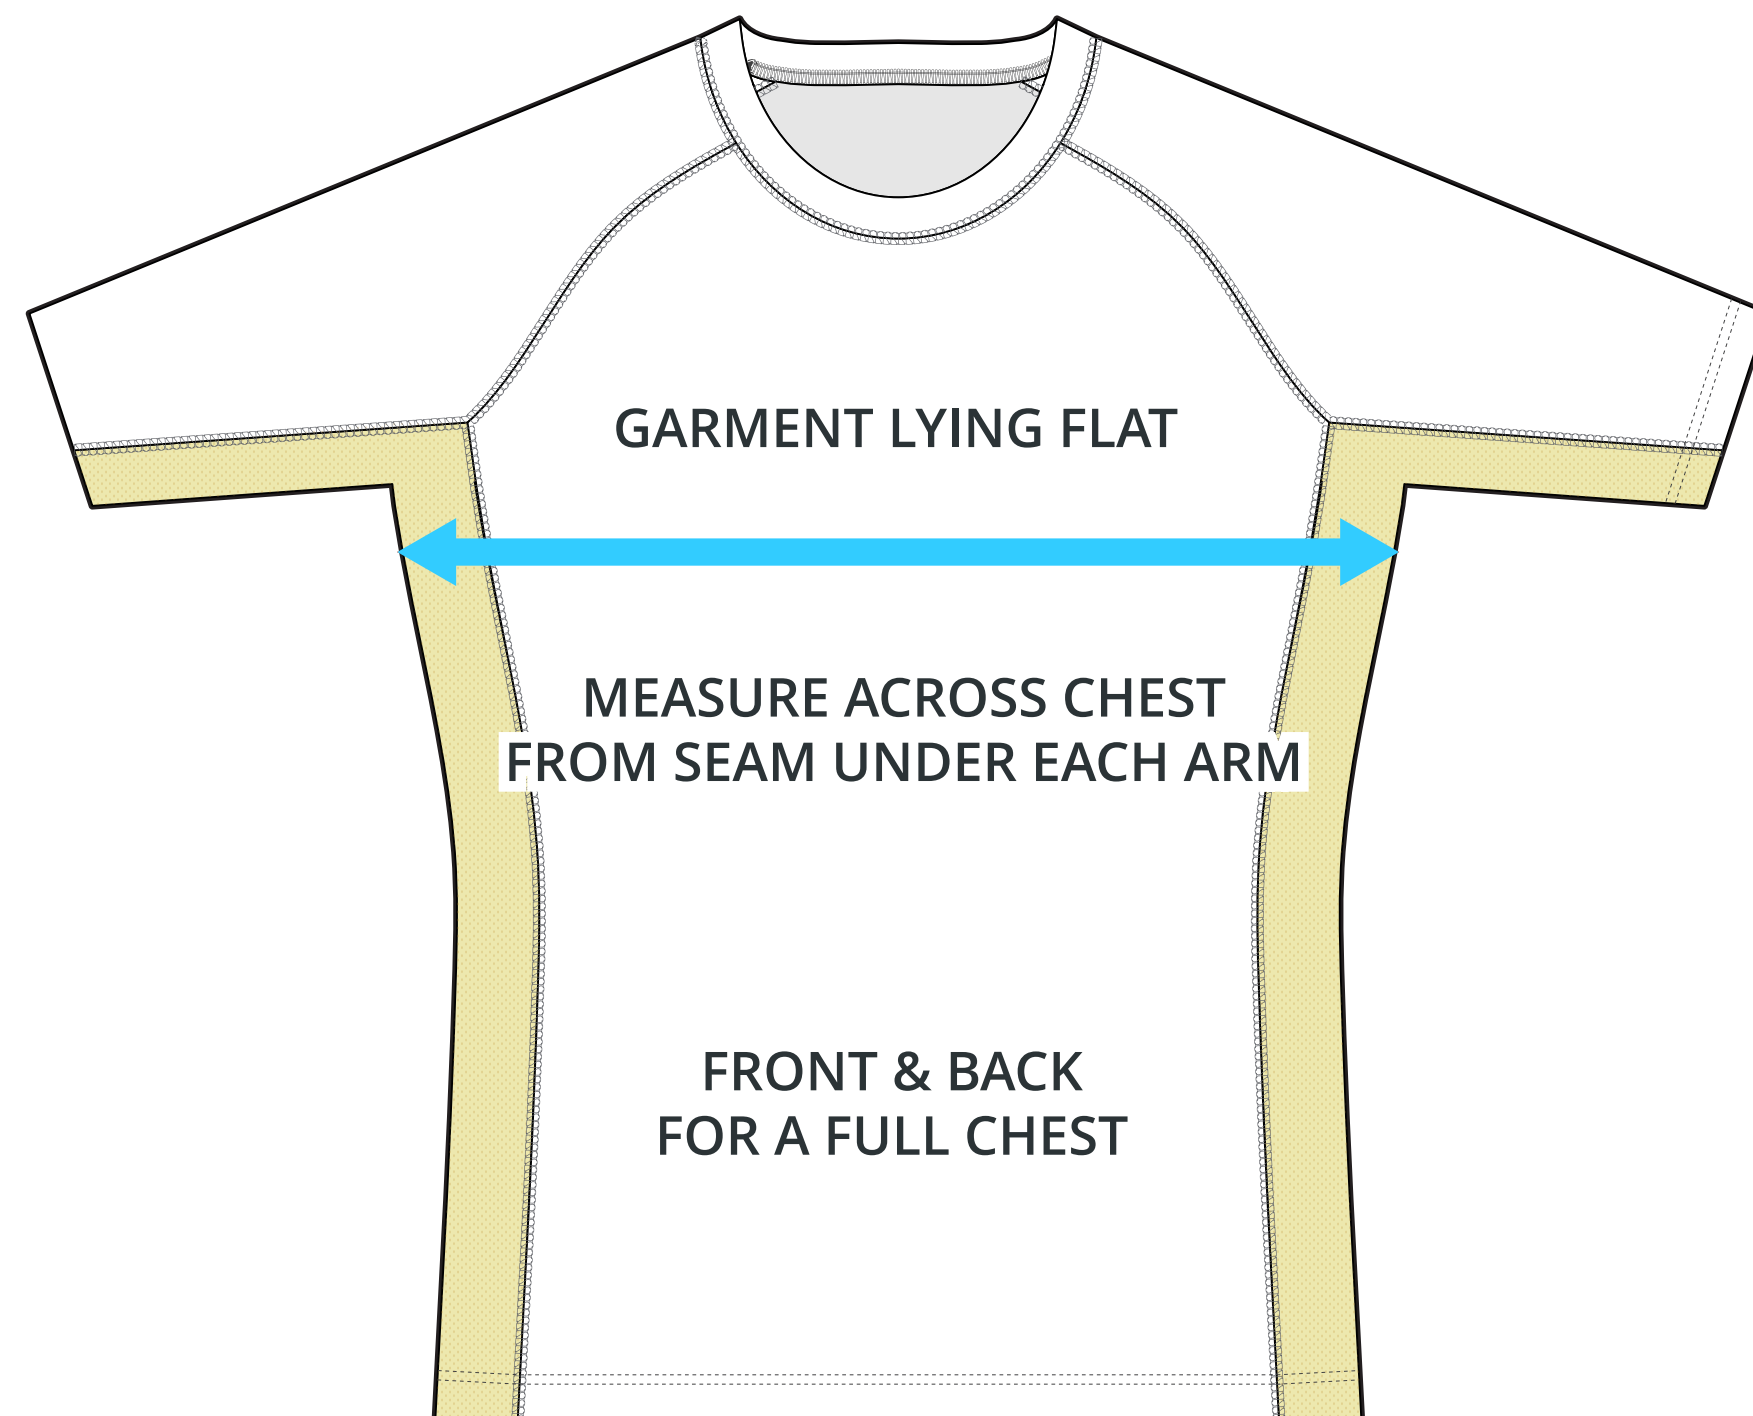

SIZING CHART

COMPRESSION - TIGHT HALF SLEEVE

Part #: AW-CMPS-117

ADULT SIZING

SIZING CHART(inches)	XS	S	M	L	XL	2XL	3XL	4XL
1/2 Chest	15.75	16.93	18.11	19.29	20.87	22.05	23.23	24.02
Front length (HSP)	23.62	24.41	25.20	25.98	27.17	27.95	28.35	29.13

SIZING CHART(cm)	XS	S	M	L	XL	2XL	3XL	4XL
1/2 Chest	40.00	43.00	46.00	49.00	53.00	56.00	59.00	61.00
Front length (HSP)	60.00	62.00	64.00	66.00	69.00	71.00	72.00	74.00

YOUTH SIZING

SIZING CHART(inches)	YXS	YS	YM	YL	YXL
1/2 Chest	10.63	11.42	12.99	14.17	14.96
Front length (HSP)	18.90	19.69	21.26	22.05	22.83

SIZING CHART(cm)	YXS	YS	YM	YL	YXL
1/2 Chest	27.00	29.00	33.00	36.00	38.00
Front length (HSP)	48.00	50.00	54.00	56.00	58.00

HALF CHEST FULL CHEST

To find your size, compare measurements with a similar garment that fits you well.