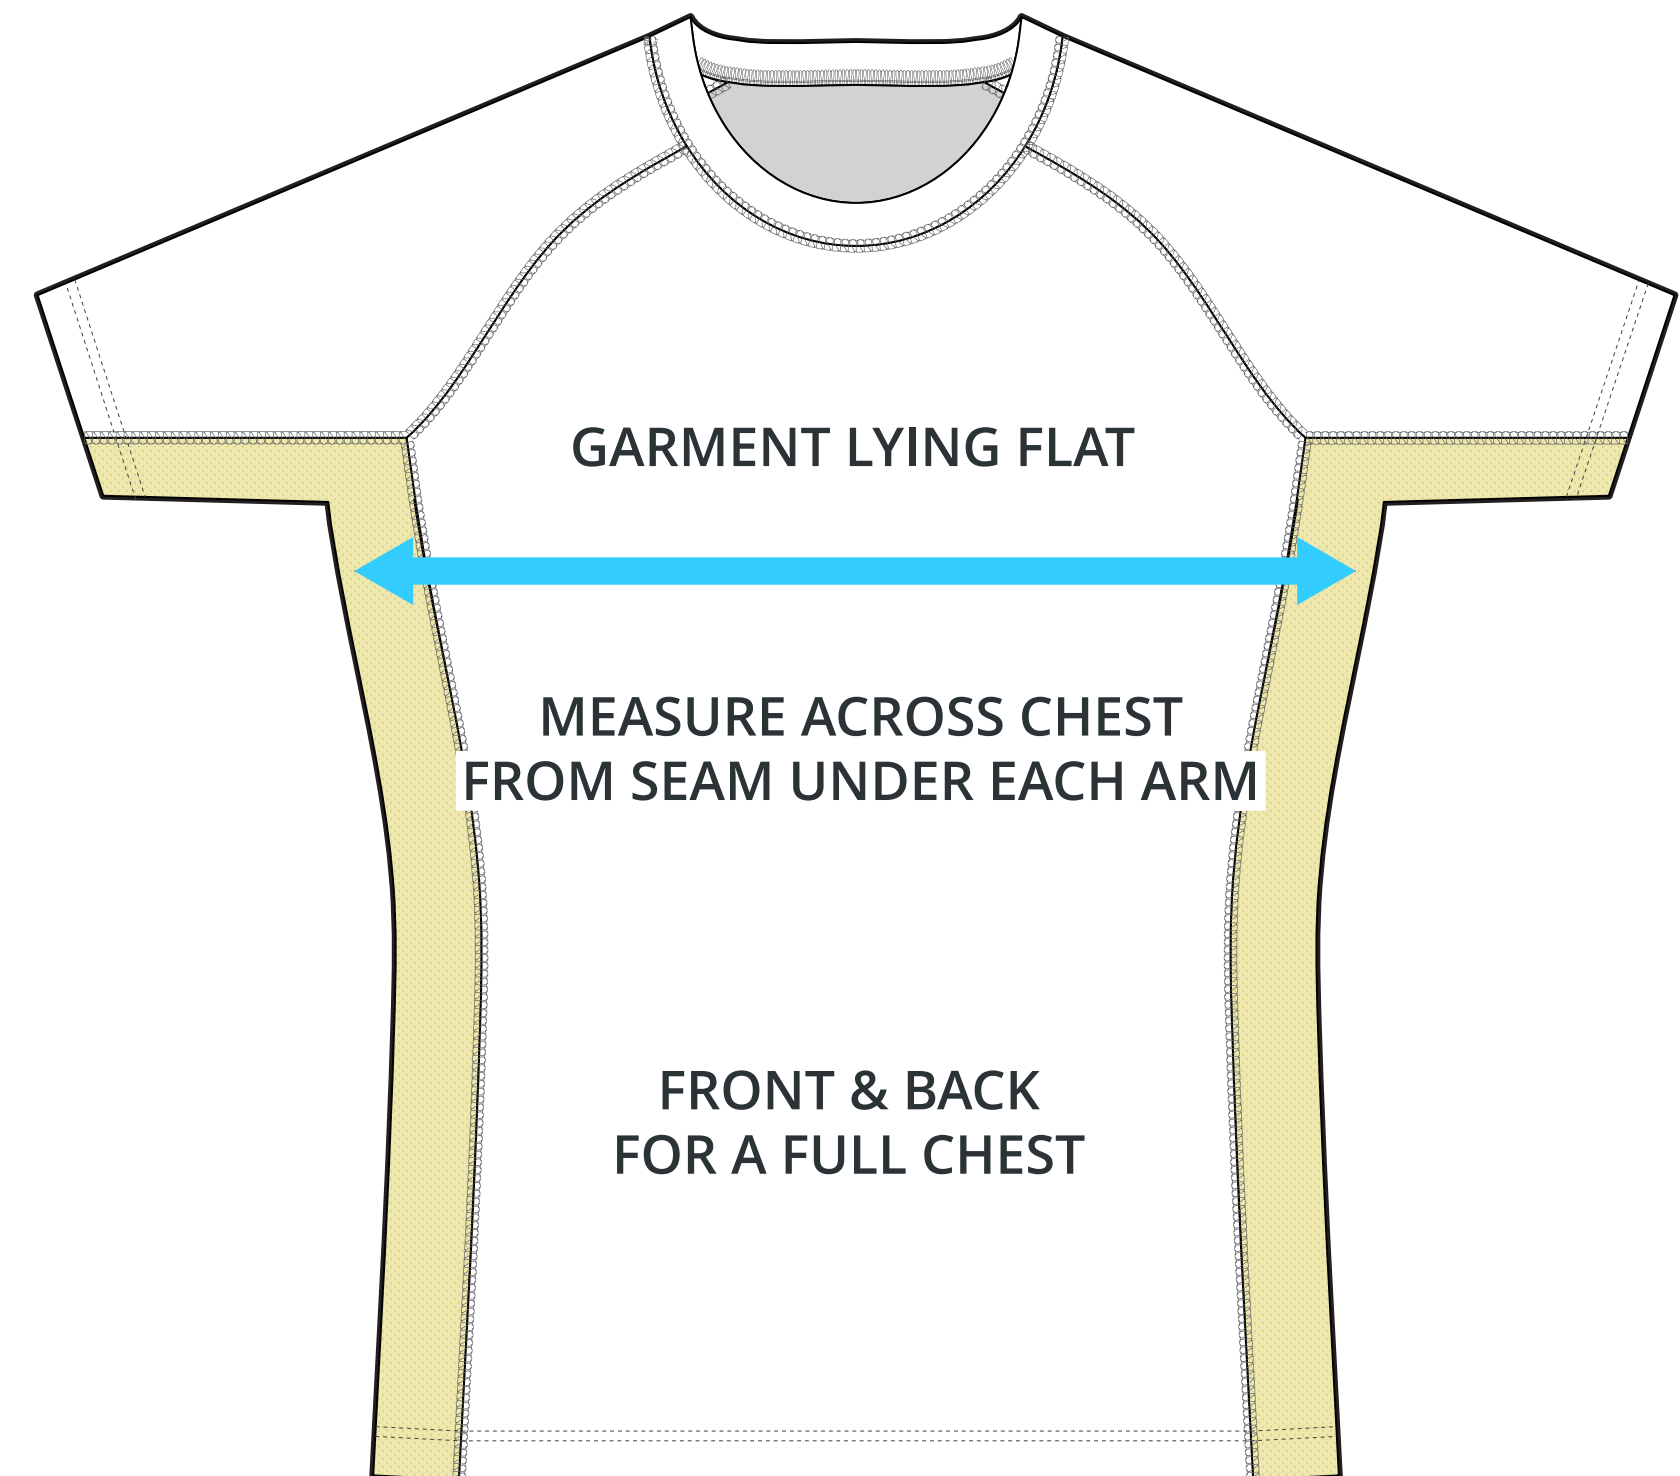

# SIZING CHART

### ADULT SIZING

SIZING CHART(inches)	XS	S	M	L	XL	2XL	3XL	4XL
1/2 Chest	15.75	16.93	18.11	19.29	20.87	22.05	23.23	24.02
Front length (HSP)	23.62	24.41	25.20	25.98	27.17	27.95	28.35	29.13

SIZING CHART(cm)	XS	S	M	L	XL	2XL	3XL	4XL
1/2 Chest	40.00	43.00	46.00	49.00	53.00	56.00	59.00	61.00
Front length (HSP)	60.00	62.00	64.00	66.00	69.00	71.00	72.00	74.00

### YOUTH SIZING

SIZING CHART(inches)	YXS	YS	YM	YL	YXL
1/2 Chest	10.63	11.42	12.99	14.17	14.96
Front length (HSP)	18.90	19.69	21.26	22.05	22.83

SIZING CHART(cm)	YXS	YS	YM	YL	YXL
1/2 Chest	27.00	29.00	33.00	36.00	38.00
Front length (HSP)	48.00	50.00	54.00	56.00	58.00

## HALF CHEST FULL CHEST

To find your size, compare measurements with a similar garment that fits you well.