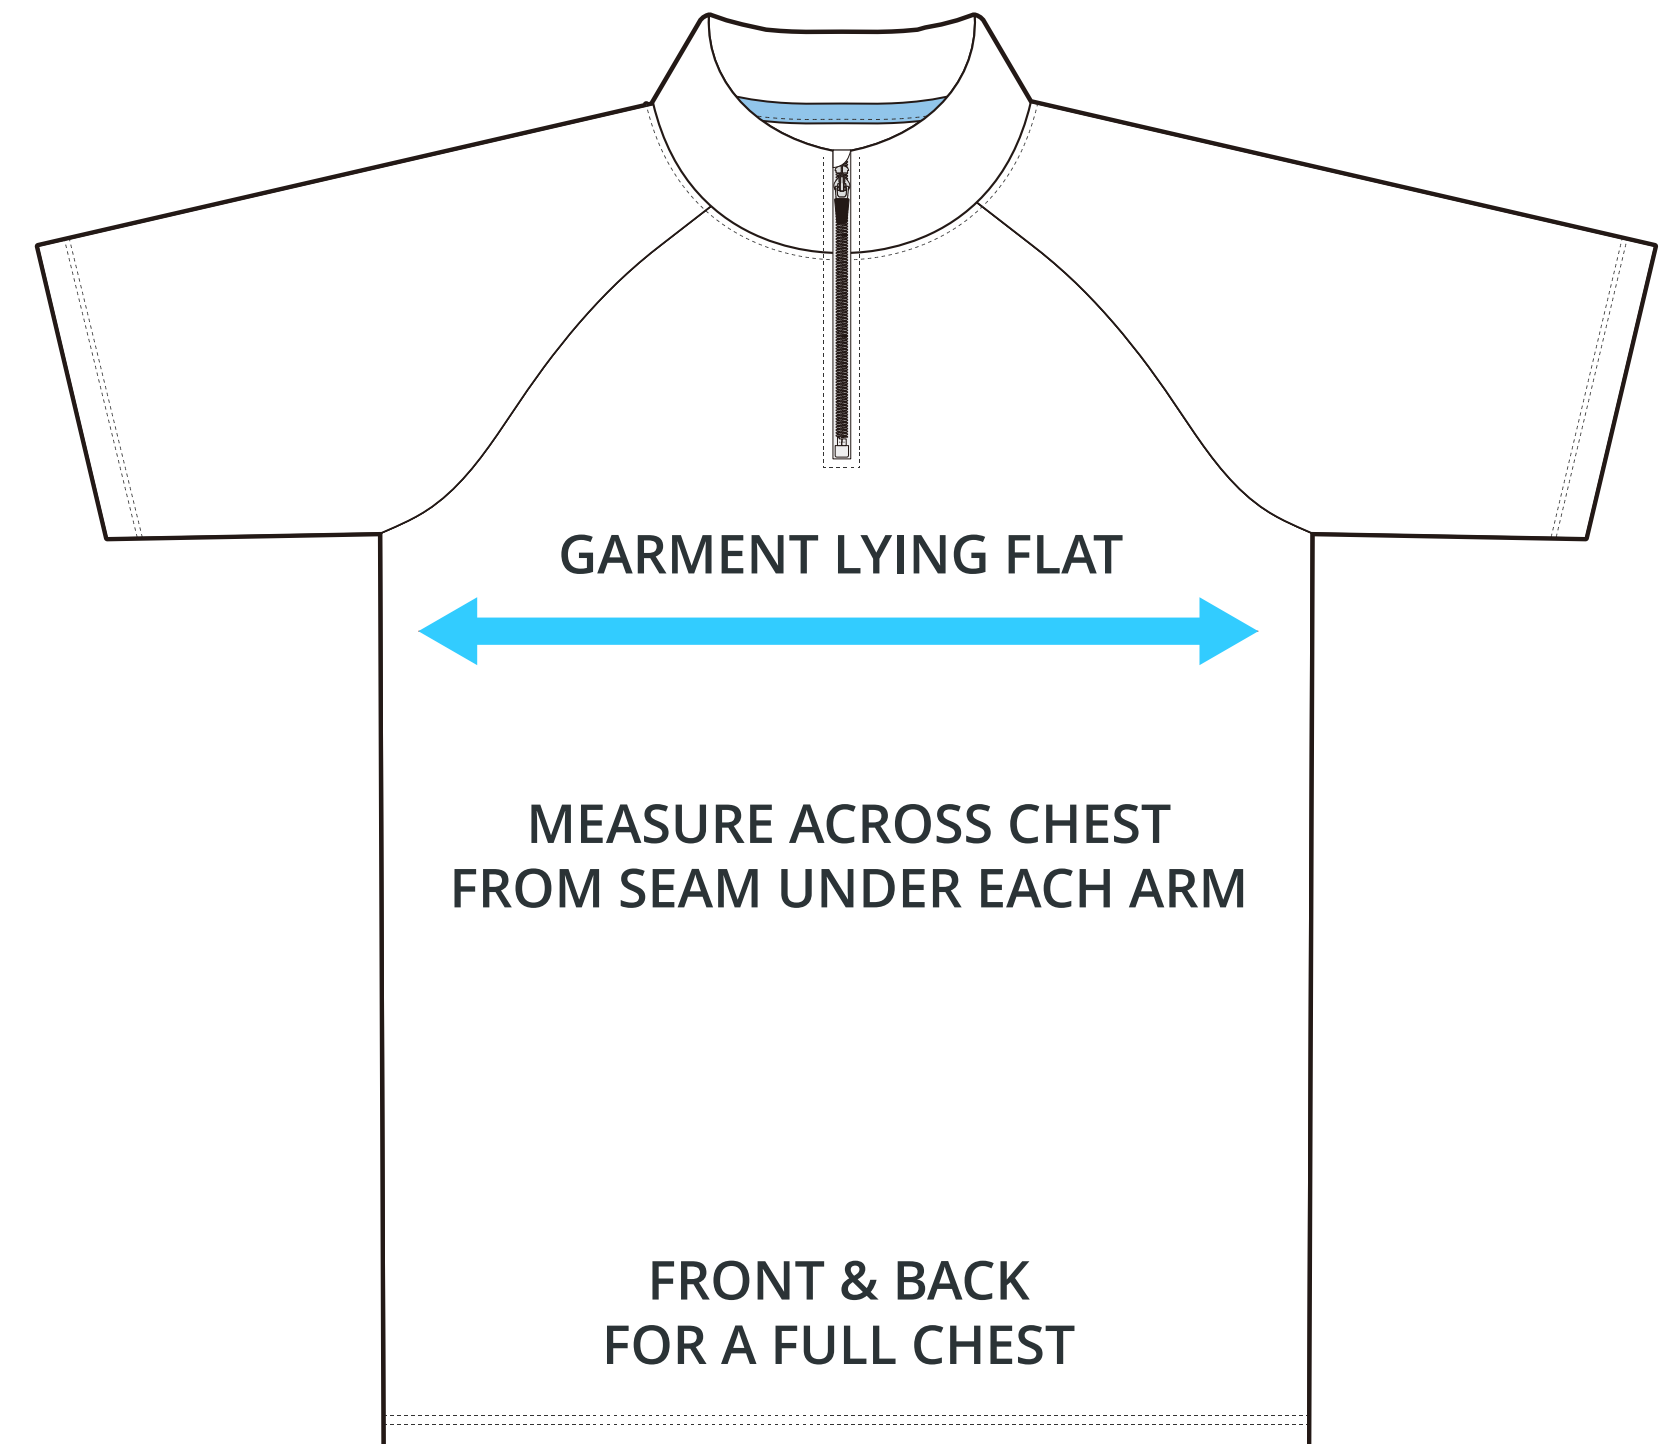

SIZING CHART

UNIVERSAL SHORT SLEEVE SHOOTING SHIRT

Part #: AW-ACS-725

ADULT SIZING

SIZING CHART(inches)	XS	S	M	L	XL	2XL	3XL
1/2 Chest	16.54	17.72	18.90	20.08	21.26	22.44	23.62
Front length (HSP)	25.59	26.38	27.17	27.95	28.74	29.53	30.31
Back length (HSP)	25.59	26.38	27.17	27.95	28.74	29.53	30.31

SIZING CHART(cm)	XS	S	M	L	XL	2XL	3XL
1/2 Chest	42.00	45.00	48.00	51.00	54.00	57.00	60.00
Front length (HSP)	65.00	67.00	69.00	71.00	73.00	75.00	77.00
Back length (HSP)	65.00	67.00	69.00	71.00	73.00	75.00	77.00

HALF CHEST FULL CHEST

To find your size, compare measurements with a similar garment that fits you well.