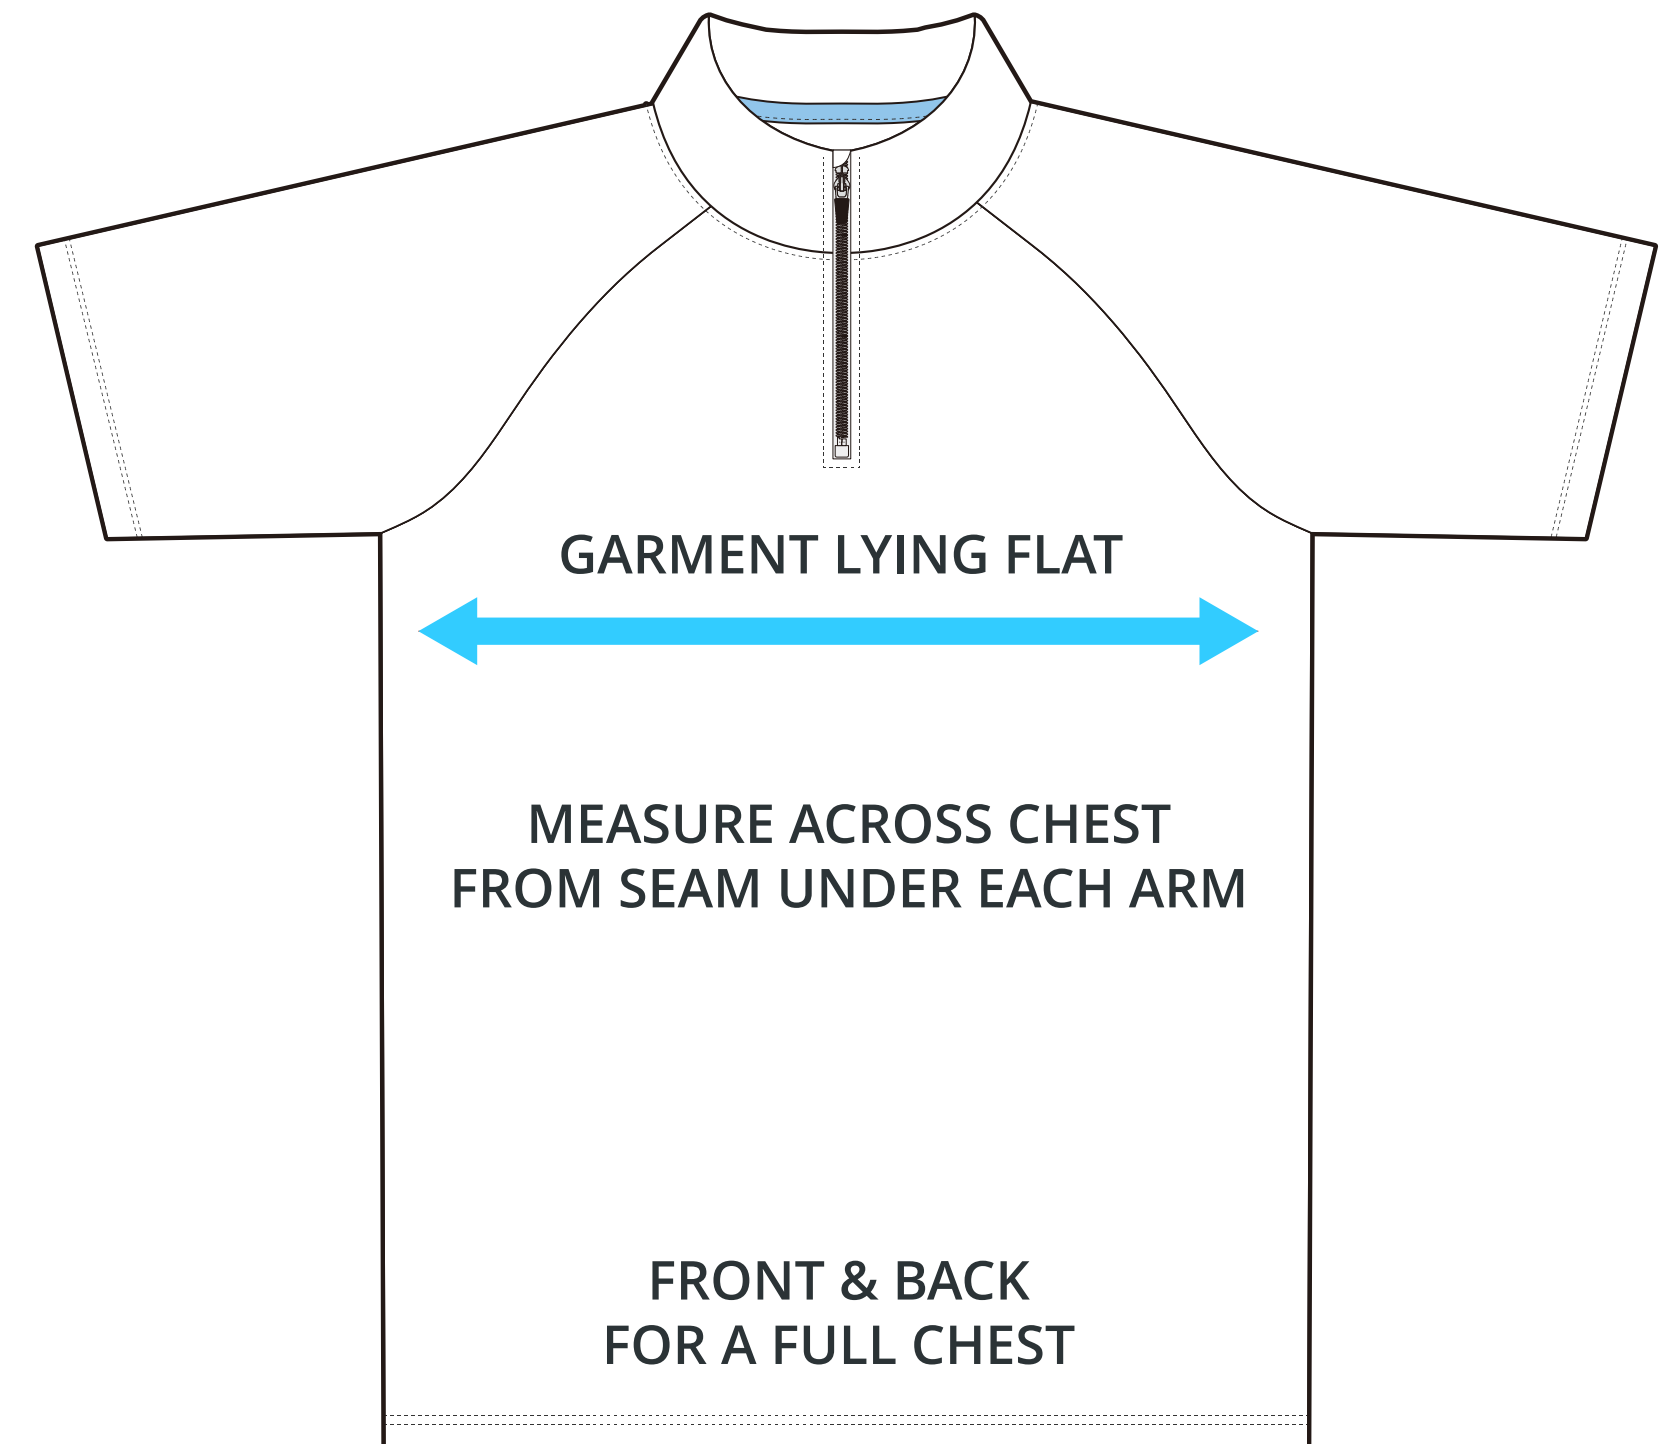

SIZING CHART

UNIVERSAL SHORT SLEEVE SHOOTING SHIRT

Part #: AW-ACS-723

ADULT SIZING

SIZING CHART(inches)	S	M	L	XL	2XL	3XL	4XL	5XL
1/2 Chest	19.29	20.47	21.65	22.83	24.02	25.20	26.38	27.56
Front length (From CB)	28.35	29.13	29.92	30.71	31.50	32.28	33.07	33.86
Back length (From CB)	28.35	29.13	29.92	30.71	31.50	32.28	33.07	33.86

SIZING CHART(cm)	S	M	L	XL	2XL	3XL	4XL	5XL
1/2 Chest	49.00	52.00	55.00	58.00	61.00	64.00	67.00	70.00
Front length (From CB)	72.00	74.00	76.00	78.00	80.00	82.00	84.00	86.00
Back length (From CB)	72.00	74.00	76.00	78.00	80.00	82.00	84.00	86.00

YOUTH SIZING

SIZING CHART(inches)	YXS	YS	YM	YL	YXL
1/2 Chest	13.78	14.96	16.14	17.32	18.50
Front length (From CB)	19.69	20.87	22.44	24.80	26.38
Back length (From CB)	19.69	20.87	22.44	24.80	26.38

SIZING CHART(cm)	YXS	YS	YM	YL	YXL
1/2 Chest	35.00	38.00	41.00	44.00	47.00
Front length (From CB)	50.00	53.00	57.00	63.00	67.00
Back length (From CB)	50.00	53.00	57.00	63.00	67.00

HALF CHEST FULL CHEST

To find your size, compare measurements with a similar garment that fits you well.