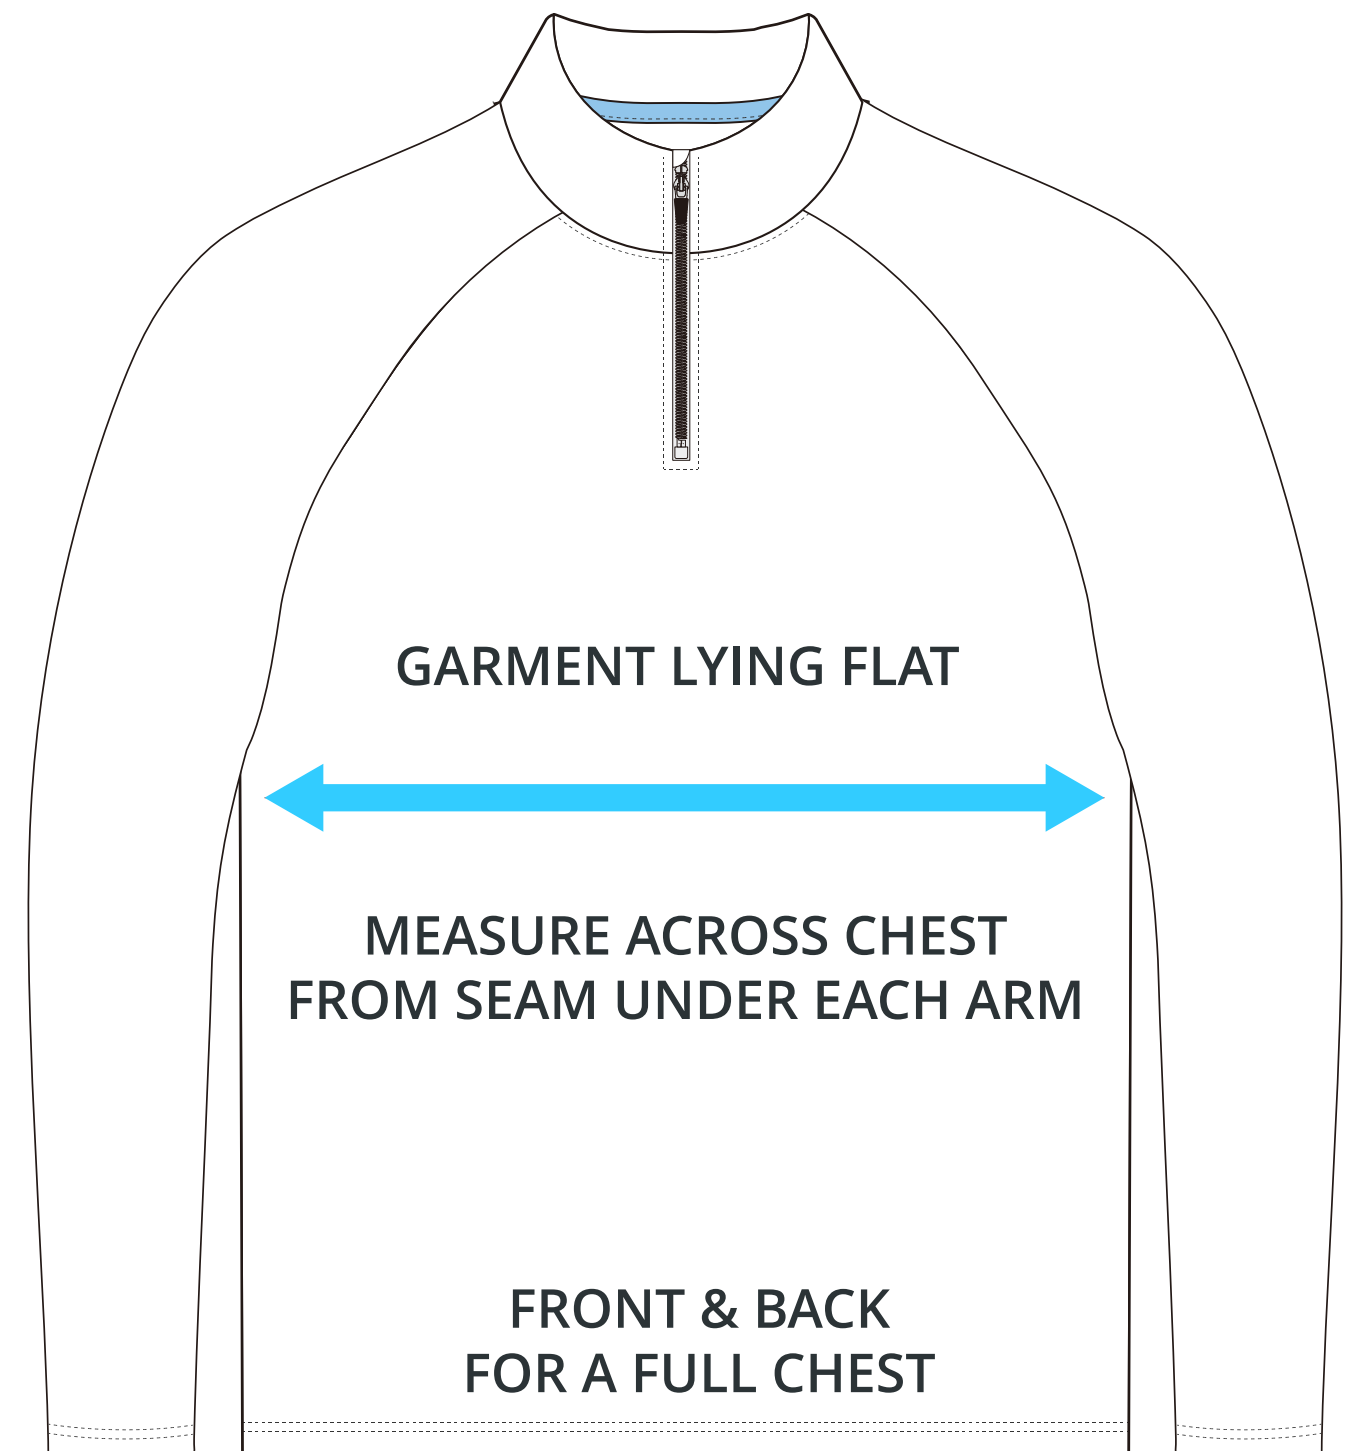

SIZING CHART

UNIVERSAL LONG SLEEVE SHOOTING SHIRT

Part #: AW-ACS-721

ADULT SIZING

SIZING CHART(inches)	XS	S	M	L	XL	2XL	3XL
1/2 Chest	16.54	17.72	18.90	20.08	21.26	22.44	23.62
Front length (HSP)	25.59	26.38	27.17	27.95	28.74	29.53	30.31
Back length (HSP)	25.59	26.38	27.17	27.95	28.74	29.53	30.31

SIZING CHART(cm)	XS	S	M	L	XL	2XL	3XL
1/2 Chest	42.00	45.00	48.00	51.00	54.00	57.00	60.00
Front length (HSP)	65.00	67.00	69.00	71.00	73.00	75.00	77.00
Back length (HSP)	65.00	67.00	69.00	71.00	73.00	75.00	77.00

HALF CHEST FULL CHEST

To find your size, compare measurements with a similar garment that fits you well.