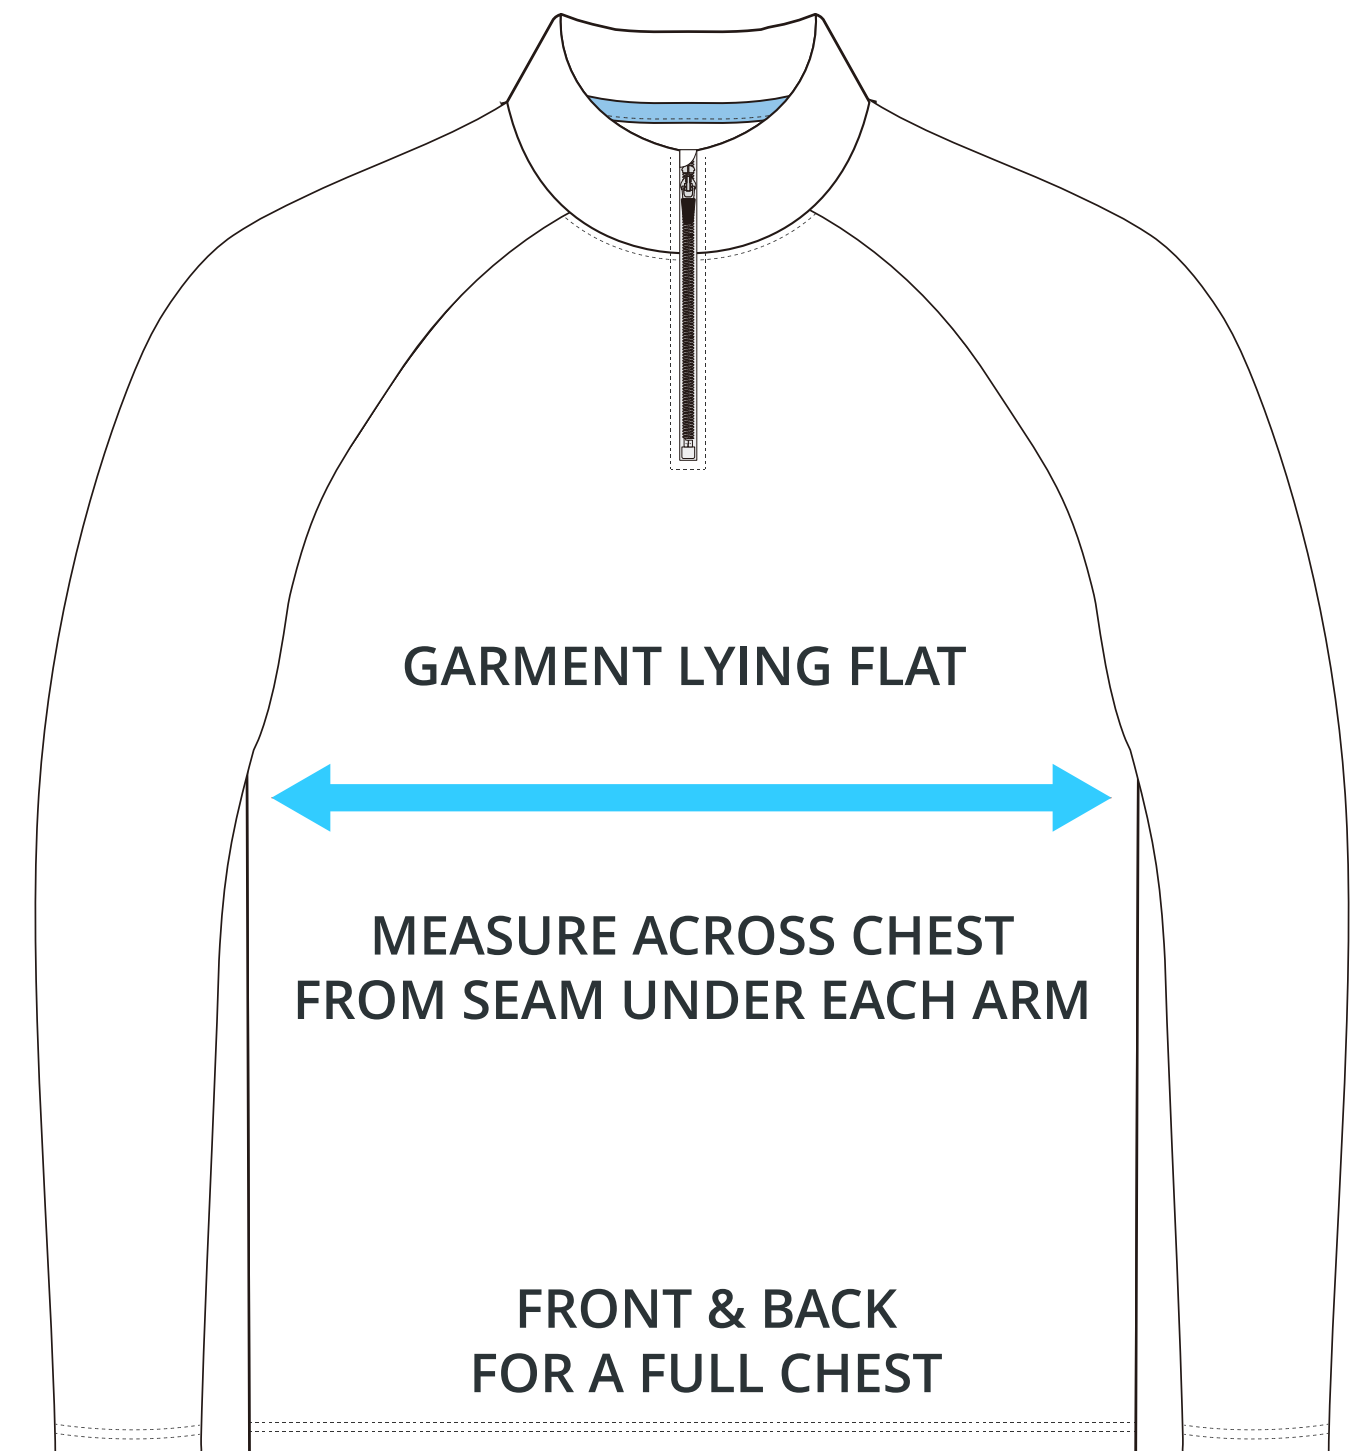

SIZING CHART

UNIVERSAL LONG SLEEVE SHOOTING SHIRT

Part #: AW-ACS-719

ADULT SIZING

SIZING CHART(inches)	S	M	L	XL	2XL	3XL	4XL	5XL
1/2 Chest	19.29	20.47	21.65	22.83	24.02	25.20	26.38	27.56
Front length (From CB)	28.35	29.13	29.92	30.71	31.50	32.28	33.07	33.86
Back length (From CB)	28.35	29.13	29.92	30.71	31.50	32.28	33.07	33.86

SIZING CHART(cm)	S	M	L	XL	2XL	3XL	4XL	5XL
1/2 Chest	49.00	52.00	55.00	58.00	61.00	64.00	67.00	70.00
Front length (From CB)	72.00	74.00	76.00	78.00	80.00	82.00	84.00	86.00
Back length (From CB)	72.00	74.00	76.00	78.00	80.00	82.00	84.00	86.00

YOUTH SIZING

SIZING CHART(inches)	YXS	YS	YM	YL	YXL
1/2 Chest	13.78	14.96	16.14	17.32	18.50
Front length (From CB)	19.69	20.87	22.44	24.80	26.38
Back length (From CB)	19.69	20.87	22.44	24.80	26.38

SIZING CHART(cm)	YXS	YS	YM	YL	YXL
1/2 Chest	35.00	38.00	41.00	44.00	47.00
Front length (From CB)	50.00	53.00	57.00	63.00	67.00
Back length (From CB)	50.00	53.00	57.00	63.00	67.00

HALF CHEST FULL CHEST

To find your size, compare measurements with a similar garment that fits you well.