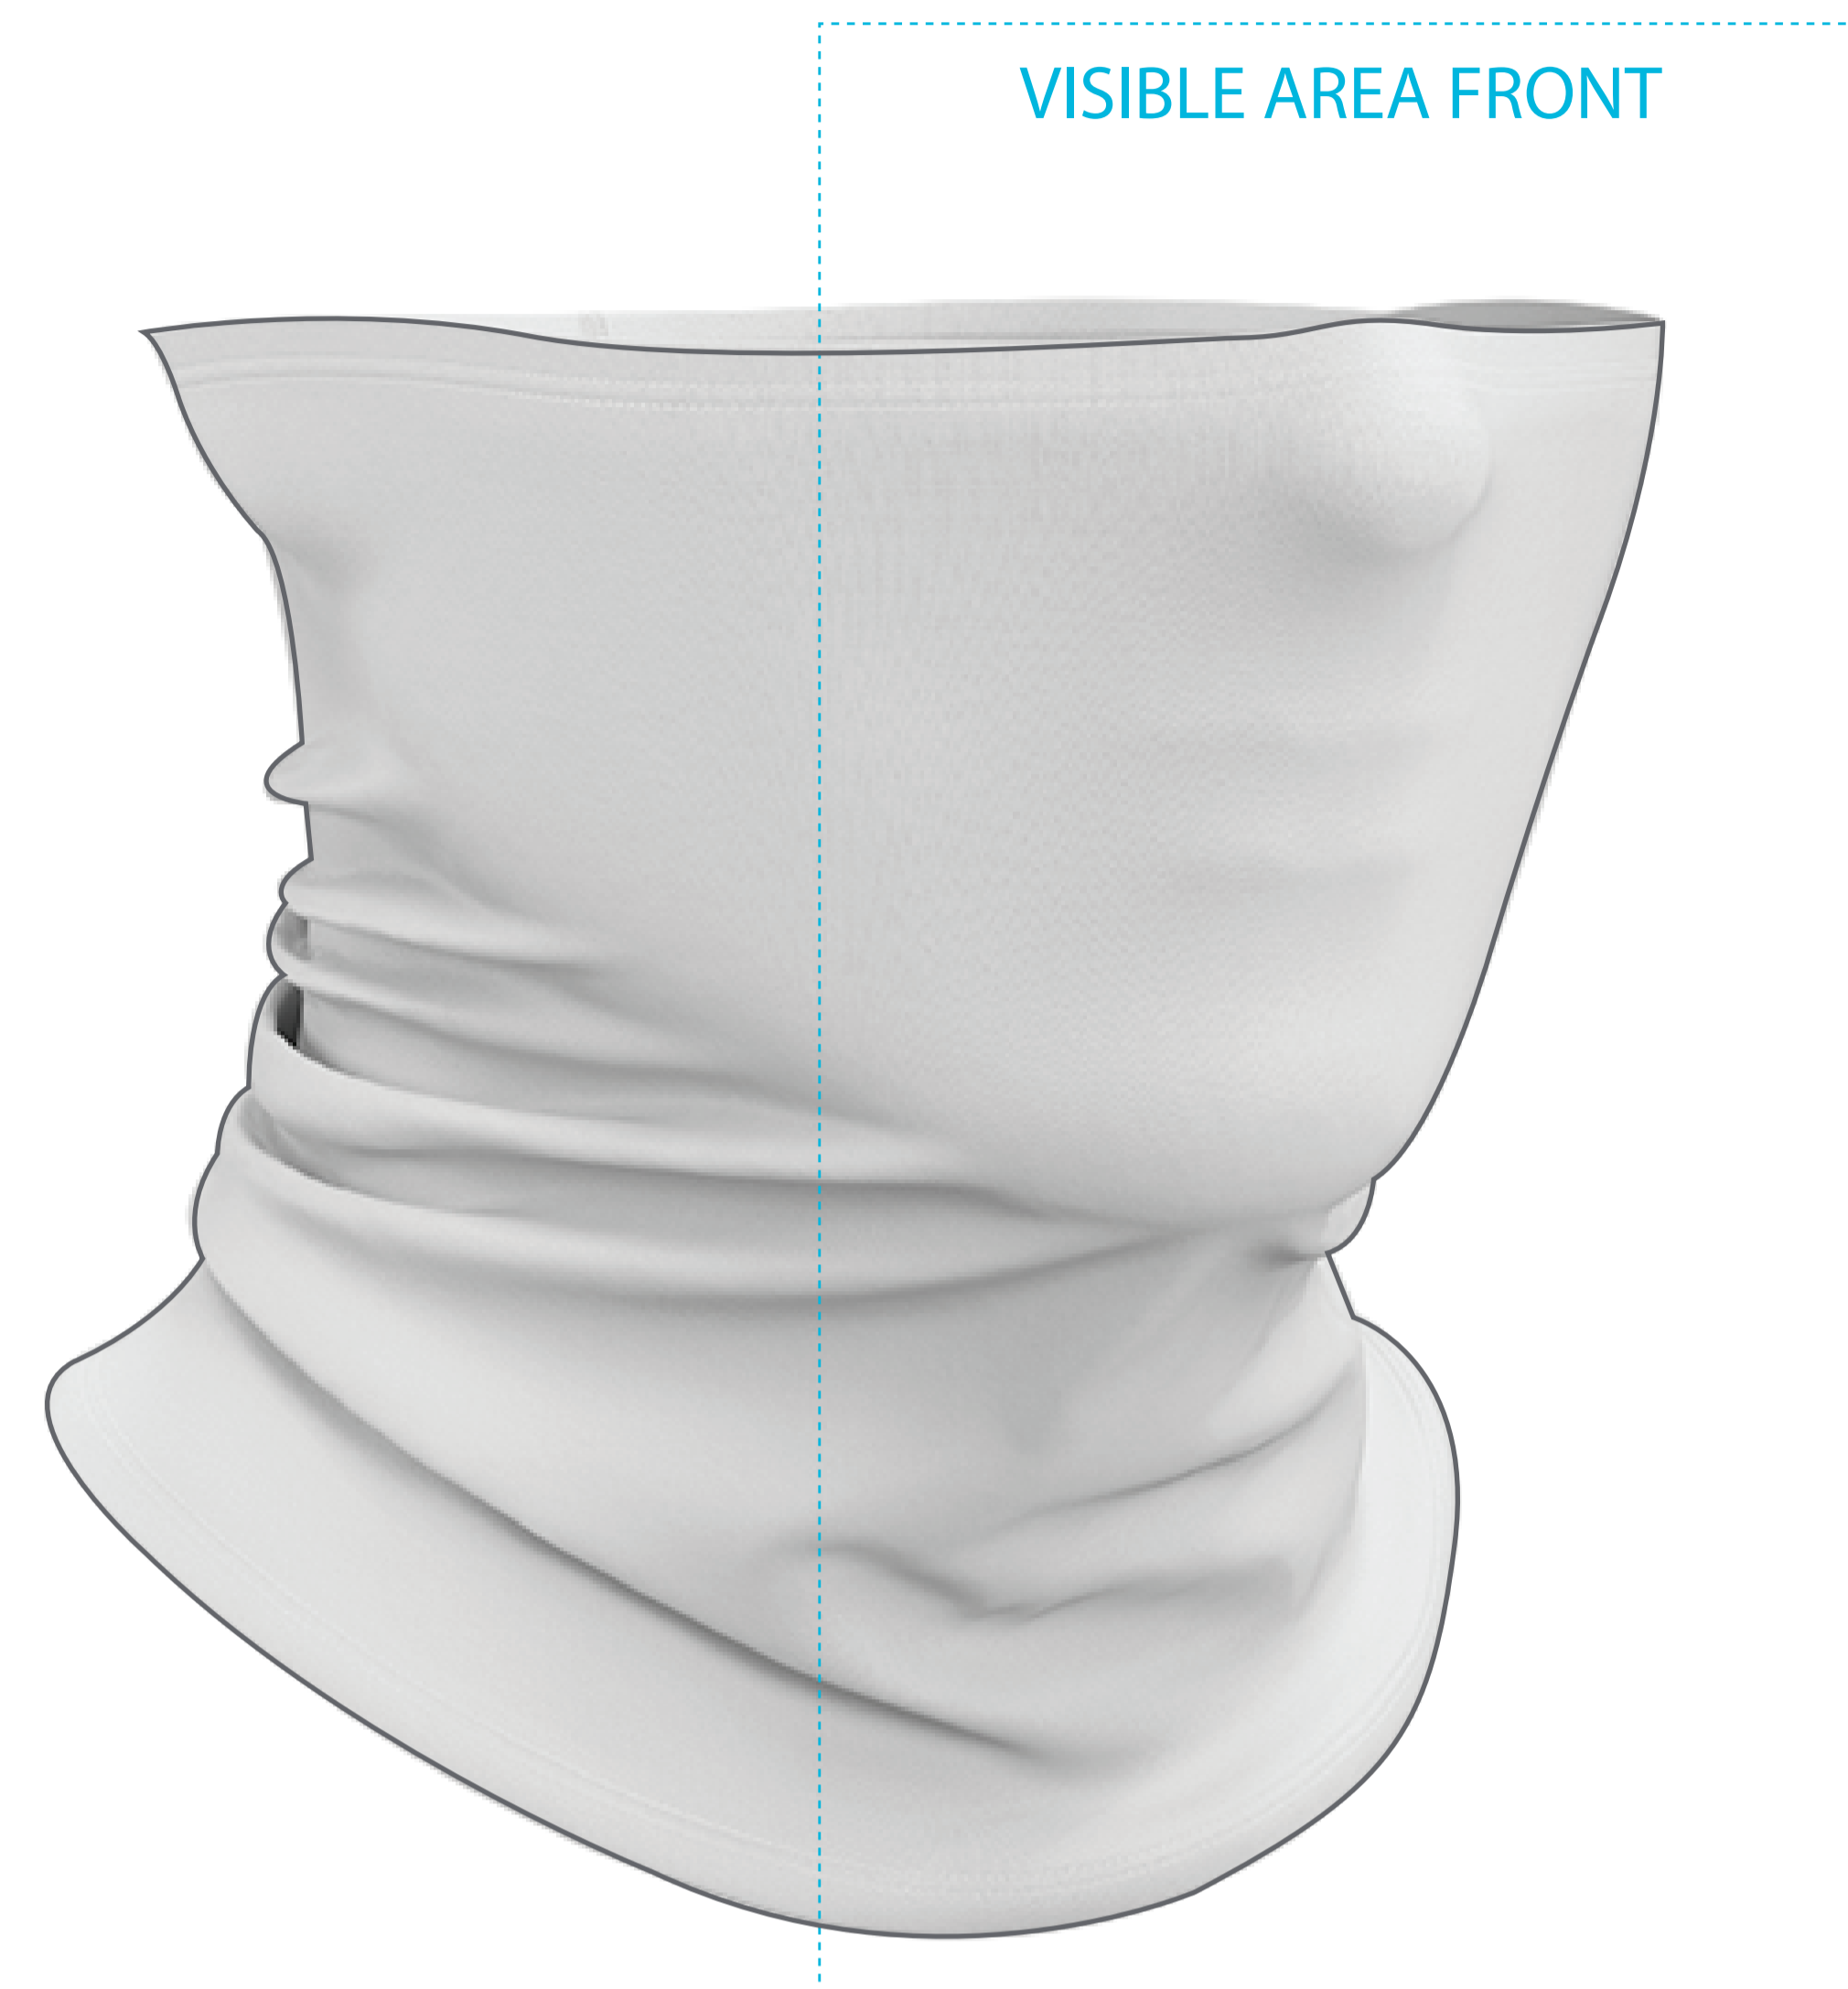

# NECK BUFF

PART NUMBER: PPE-NB01 FABRIC: COMPRESSION 2.14

VER: 2020.1

ARTWORK SCALED 1:1 PLEASE DO NOT MODIFY TO ENSURE ARTWORK SENT FOR PRODUCTION IS ACCURATE

APPROX. 6" SAFE PRINTABLE AREA IN FRONT DESIGN WILL WRAP AROUND FACE & NECK

## COLORS

BLACK

BLACK

BLACK

WHITE

WHITE

WHITE

## PERSONALIZATION - IF REQUIRED

Height: 2"

FONT: Example

## LOGOS

Height: 2"

FIXED SIZE

PROPORTIONAL

FIXED SIZE

PROPORTIONAL