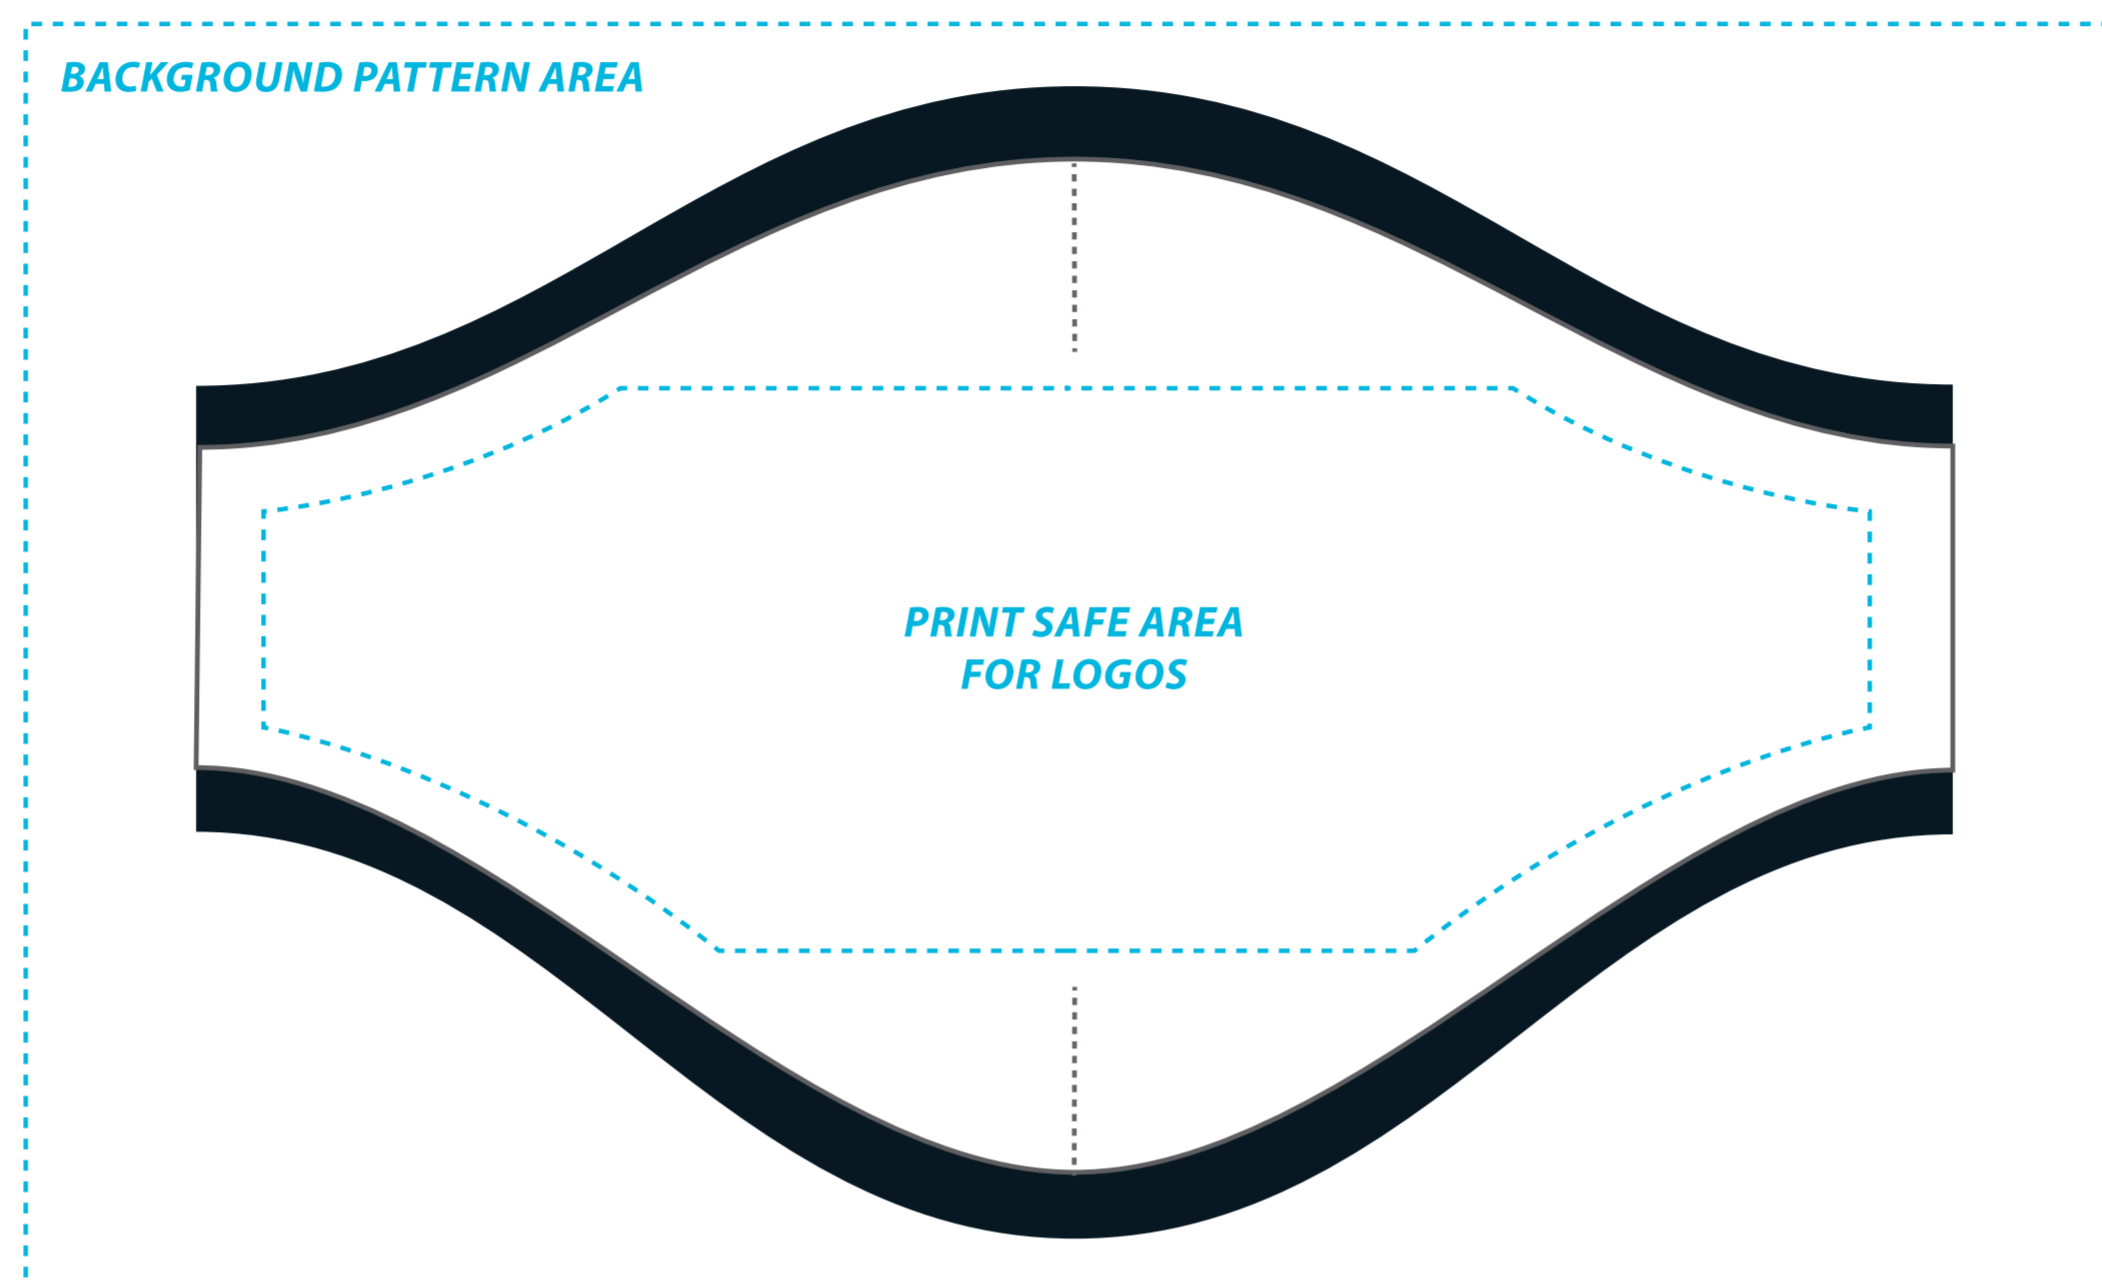

FACE MASK - ADJUSTABLE BEHIND THE EAR

PART NUMBER: PPE-FC02 FABRIC: COMPRESSION 2.14

VER: 2020.3

ARTWORK SCALED 1:1 PLEASE DO NOT MODIFY TO ENSURE ARTWORK SENT FOR PRODUCTION IS ACCURATE

DO NOT PUT IMPORTANT ELEMENTS OVER SEAMS

IF CREATING A PATTERN OR DESIGN TO BE USED ACROSS ENTIRE MASK SUCH AS REPEATING/WATERMARK ETC. PLEASE FILL THE ENTIRE BOX LABELED BACKGROUND PATTERN AREA.

ADJUSTABLE ELASTIC BEHIND THE EAR

COLORS

PERSONALIZATION - IF REQUIRED

NOTES:

LOGOS

NUMBERS - OPTIONAL